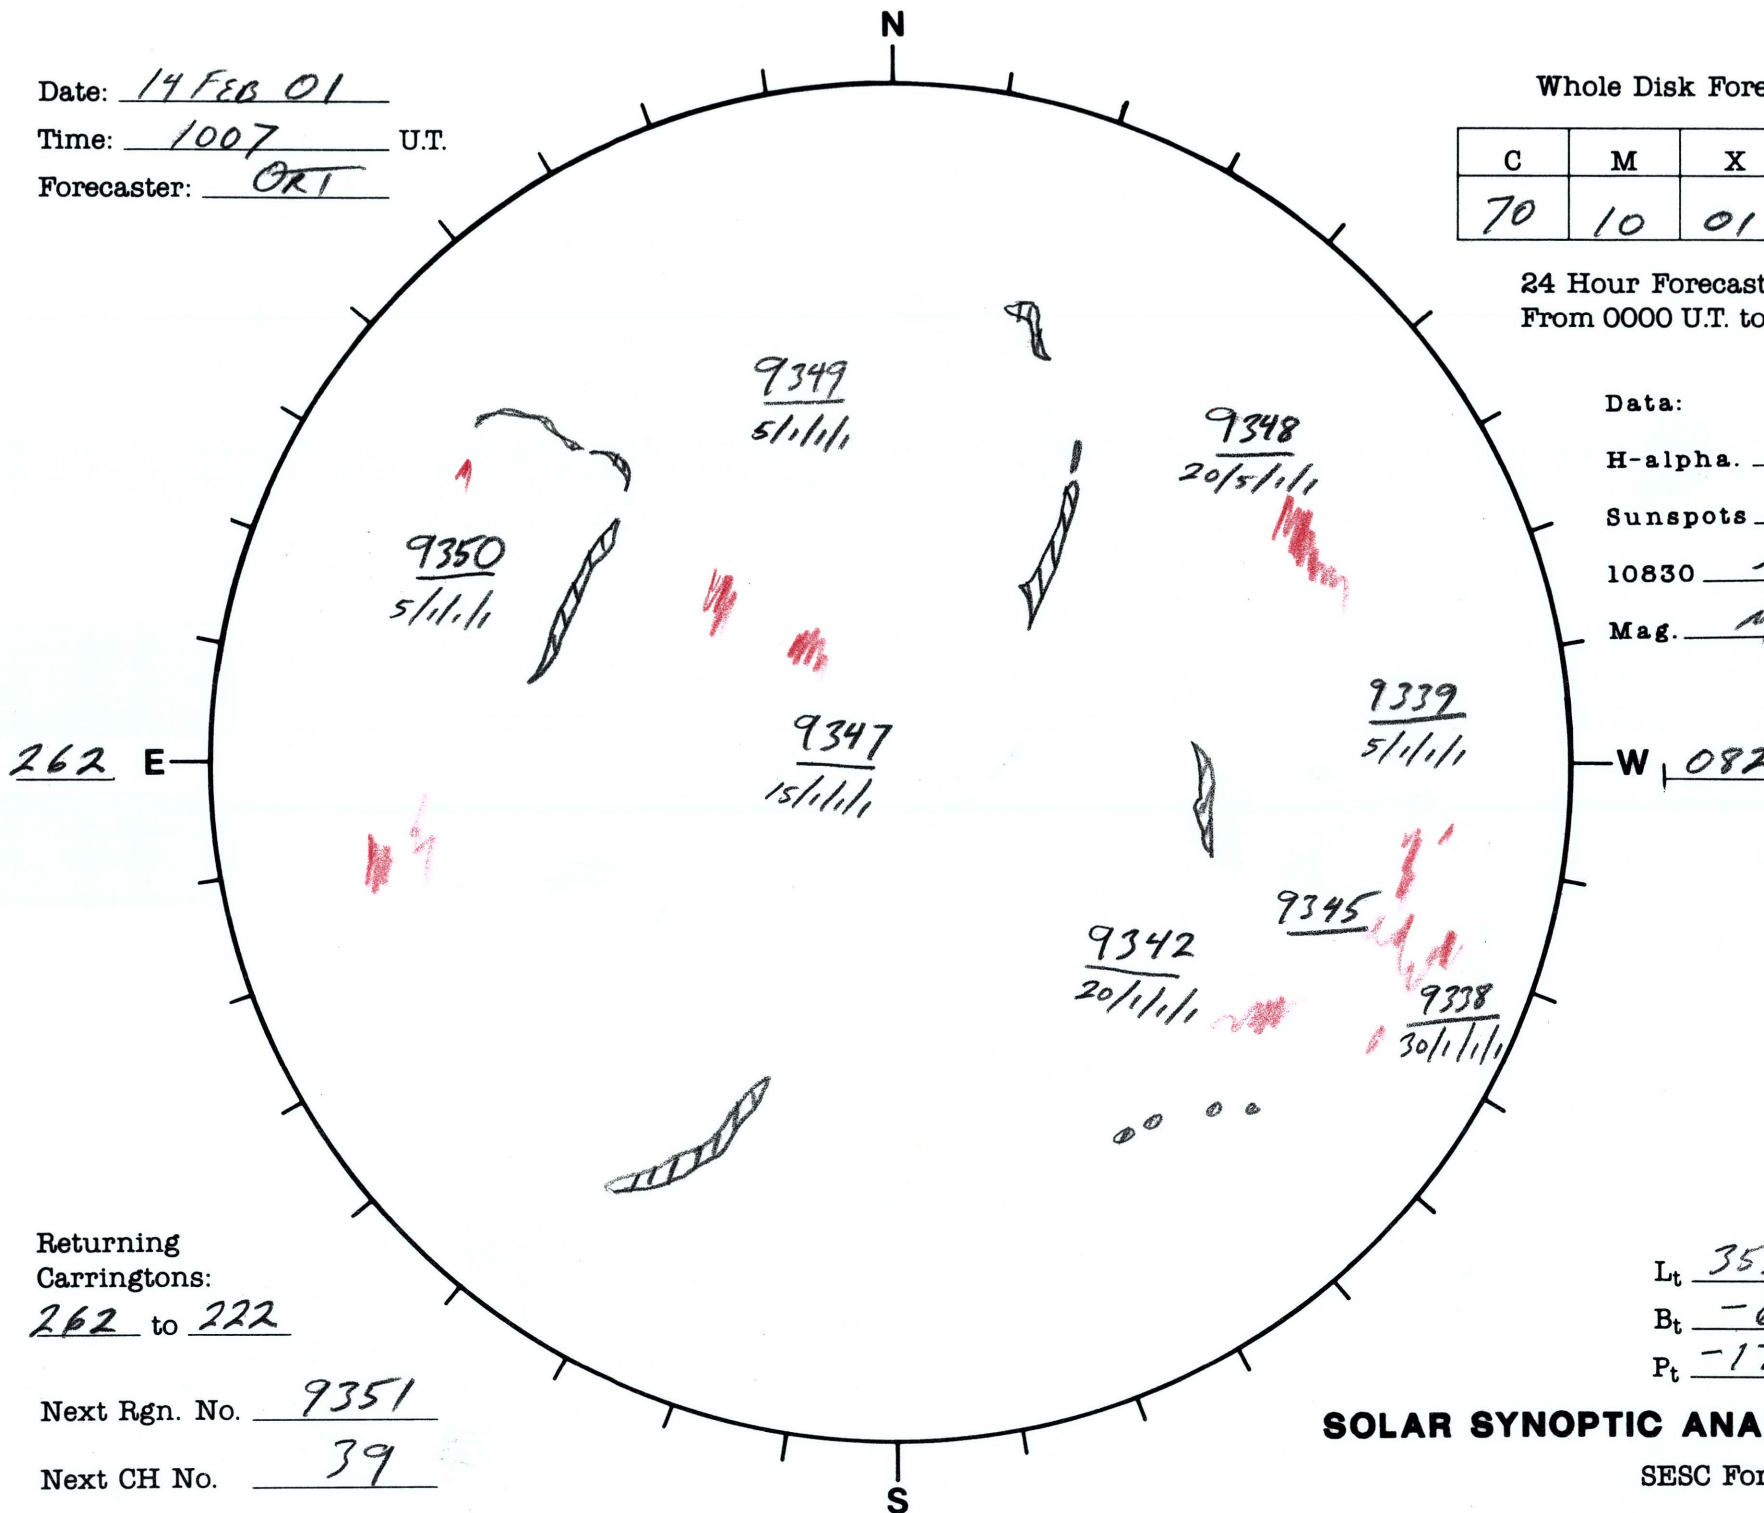

Date: 14 FEB 01
 Time: 1007 U.T.
 Forecaster: ORT

Whole Disk Forecast

| C | M | X | P |
|----|----|----|----|
| 70 | 10 | 01 | 01 |

24 Hour Forecast
 From 0000 U.T. to 0000 U.T.

Data:
 H-alpha. 1007 U.T.
 Sunspots N/A U.T.
 10830 N/A U.T.
 Mag. N/A U.T.

Returning Carringtons:
262 to 222

Next Rgn. No. 9351
 Next CH No. 39

L_t 352.4
 B_t -6.8
 P_t -17.2

SOLAR SYNOPTIC ANALYSIS

SESC Form W18