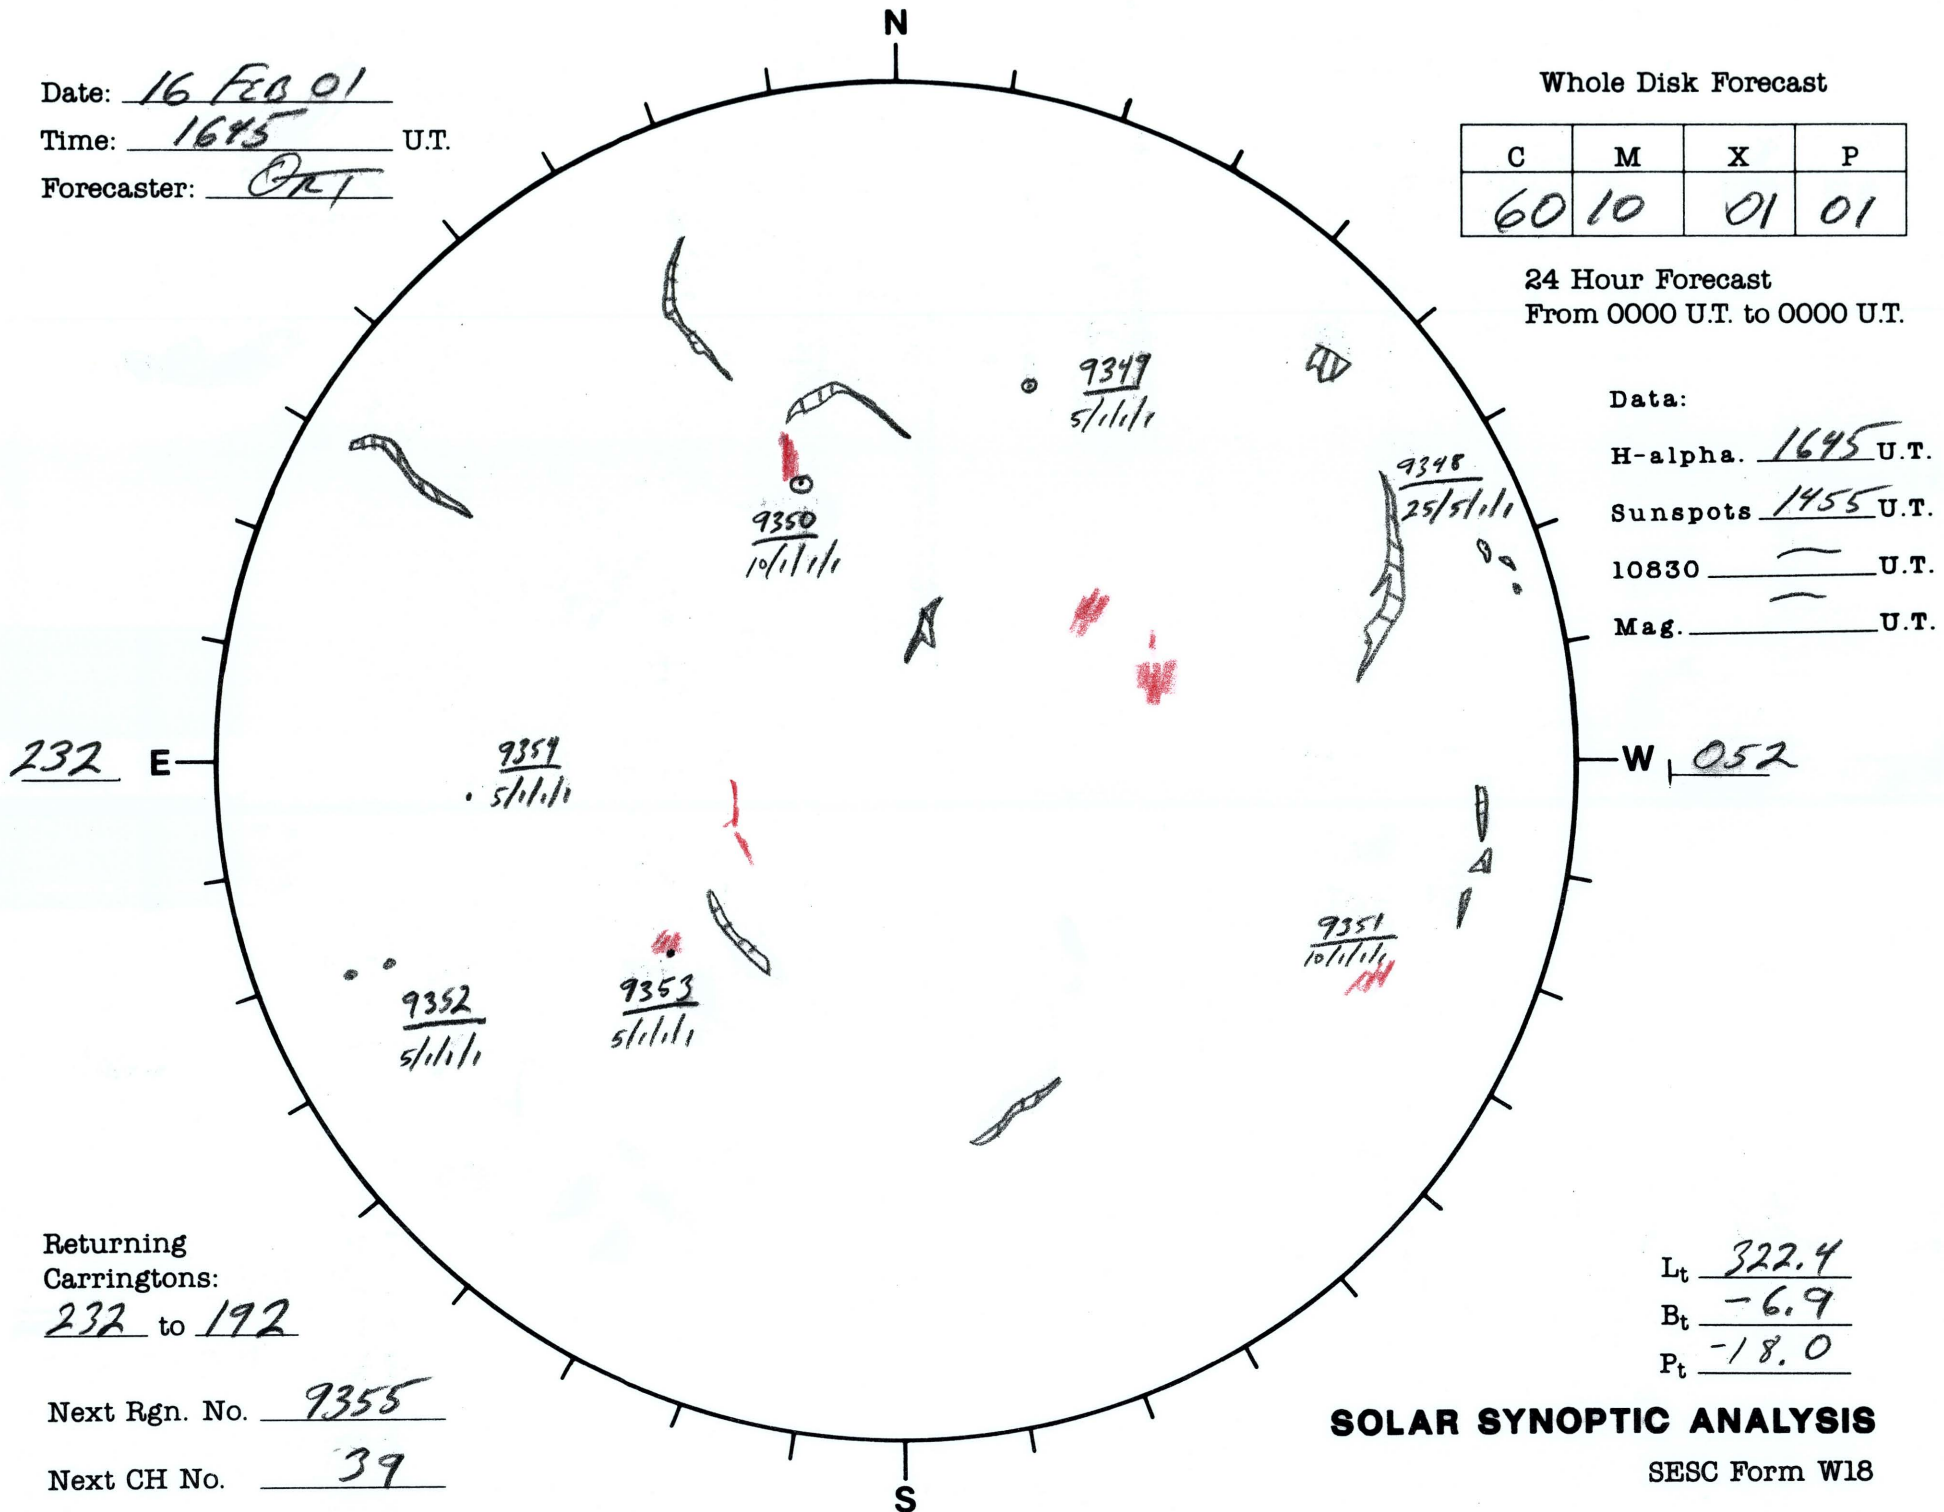

Date: 16 FEB 01
 Time: 1645 U.T.
 Forecaster: ORT

Whole Disk Forecast

C	M	X	P
60	10	01	01

24 Hour Forecast
 From 0000 U.T. to 0000 U.T.

Data:
 H-alpha. 1645 U.T.
 Sunspots 1455 U.T.
 10830 — U.T.
 Mag. — U.T.

Returning Carringtons:
232 to 192

Next Rgn. No. 9355

Next CH No. 39

L_t 322.4
 B_t -6.9
 P_t -18.0

SOLAR SYNOPTIC ANALYSIS

SESC Form W18