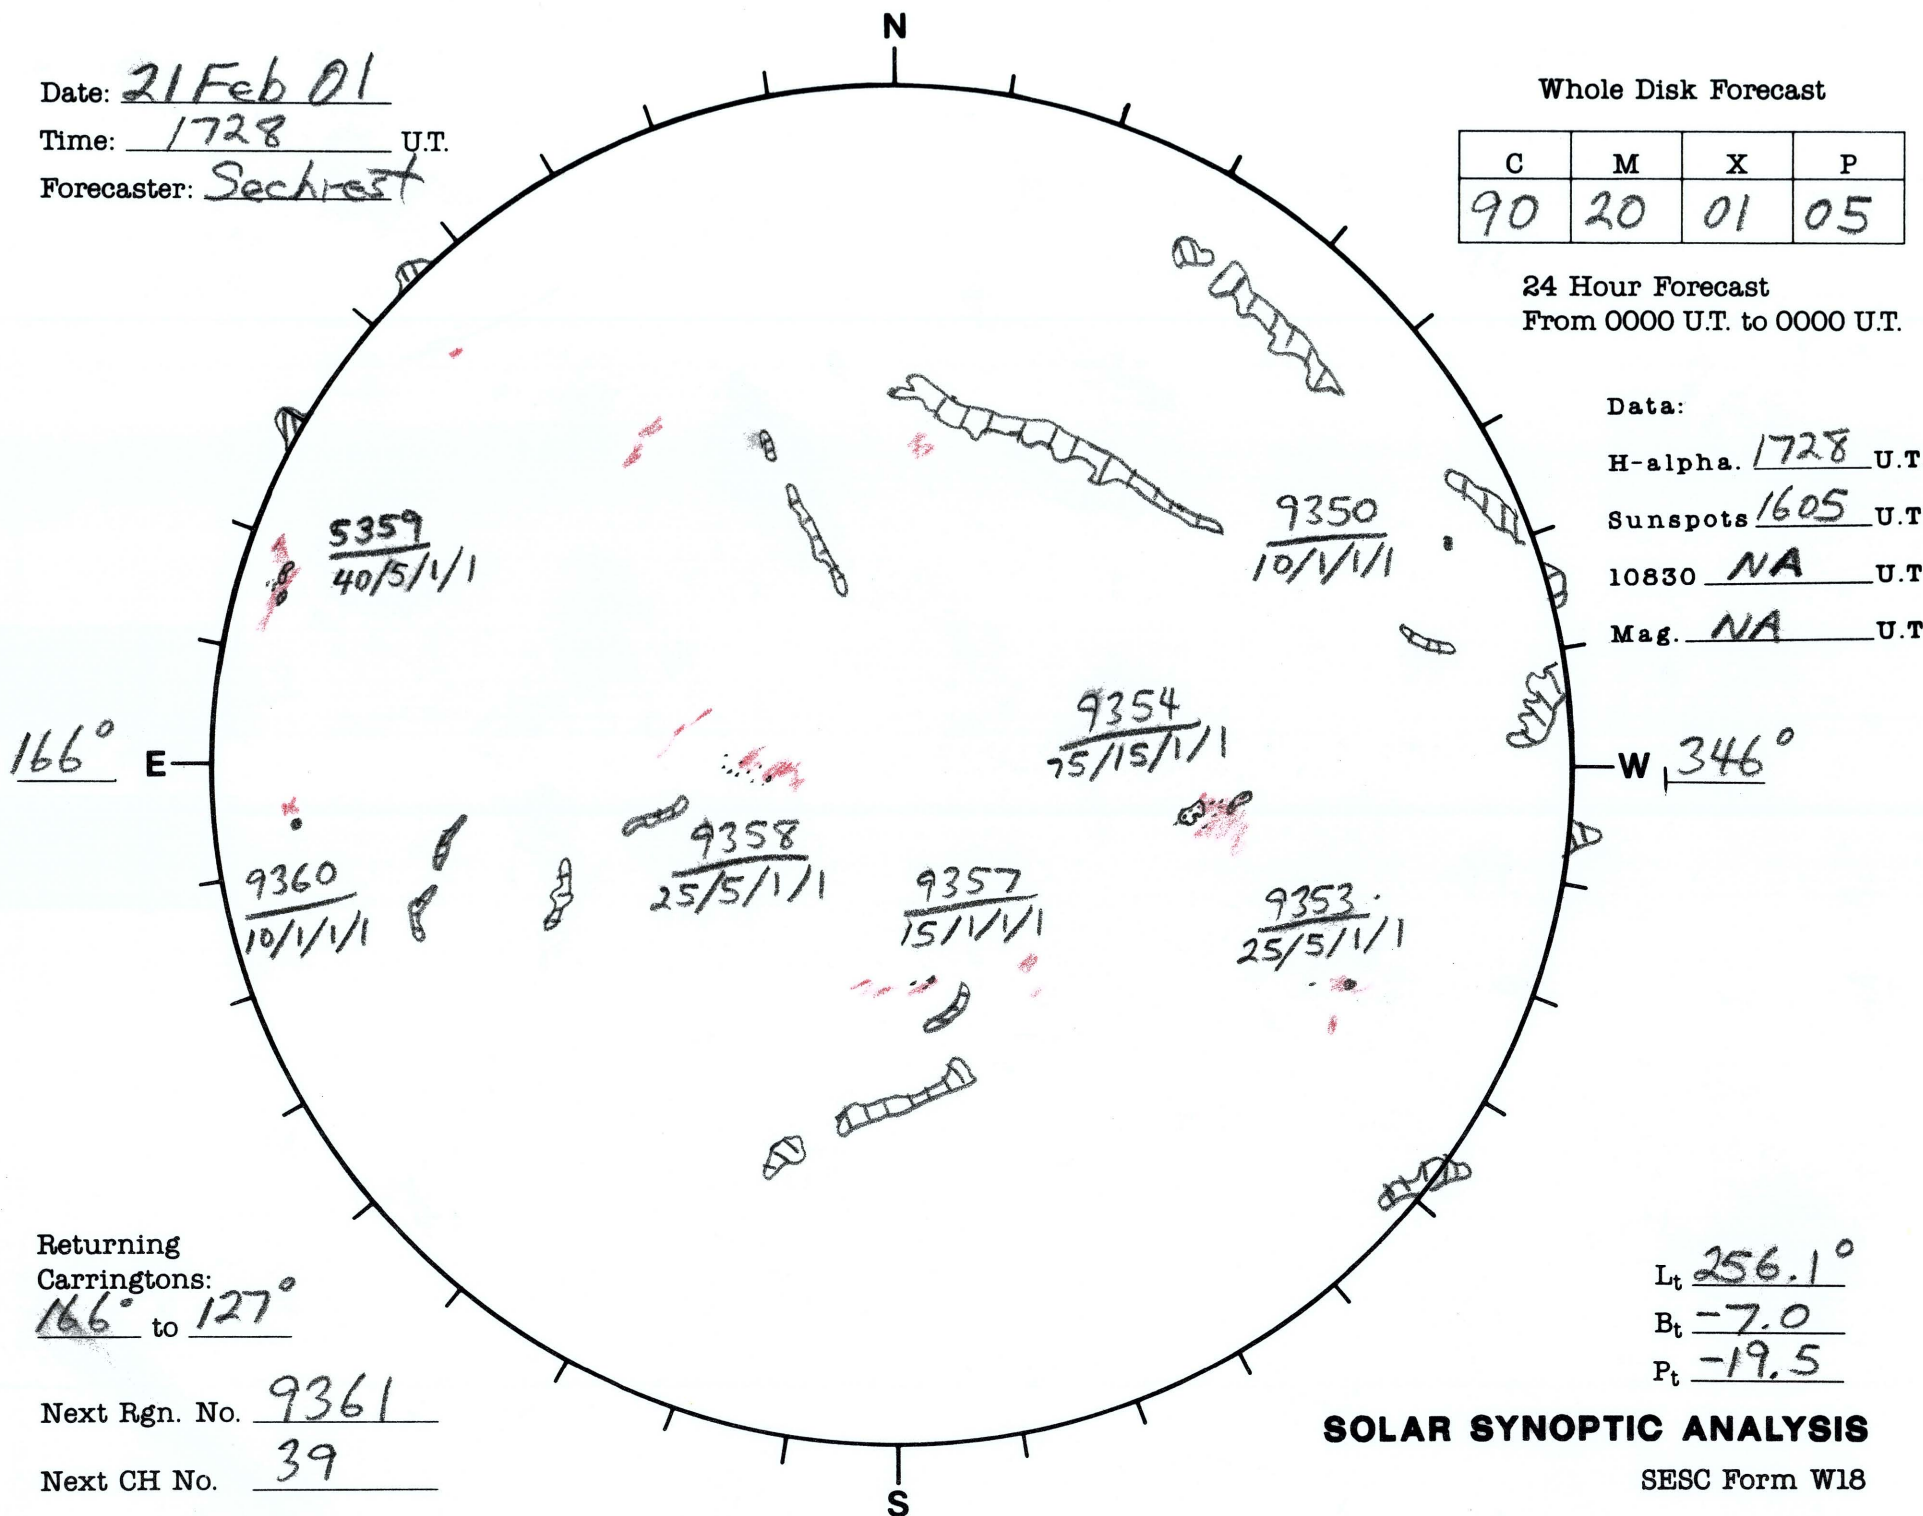

Date: 21 Feb 01  
 Time: 1728 U.T.  
 Forecaster: Seckrest

Whole Disk Forecast

C	M	X	P
90	20	01	05

24 Hour Forecast  
 From 0000 U.T. to 0000 U.T.

Data:  
 H-alpha. 1728 U.T.  
 Sunspots 1605 U.T.  
 10830 NA U.T.  
 Mag. NA U.T.

Returning Carringtons:  
166° to 127°

Next Rgn. No. 9361  
 Next CH No. 39

$L_t$  256.1°  
 $B_t$  -7.0  
 $P_t$  -19.5

**SOLAR SYNOPTIC ANALYSIS**