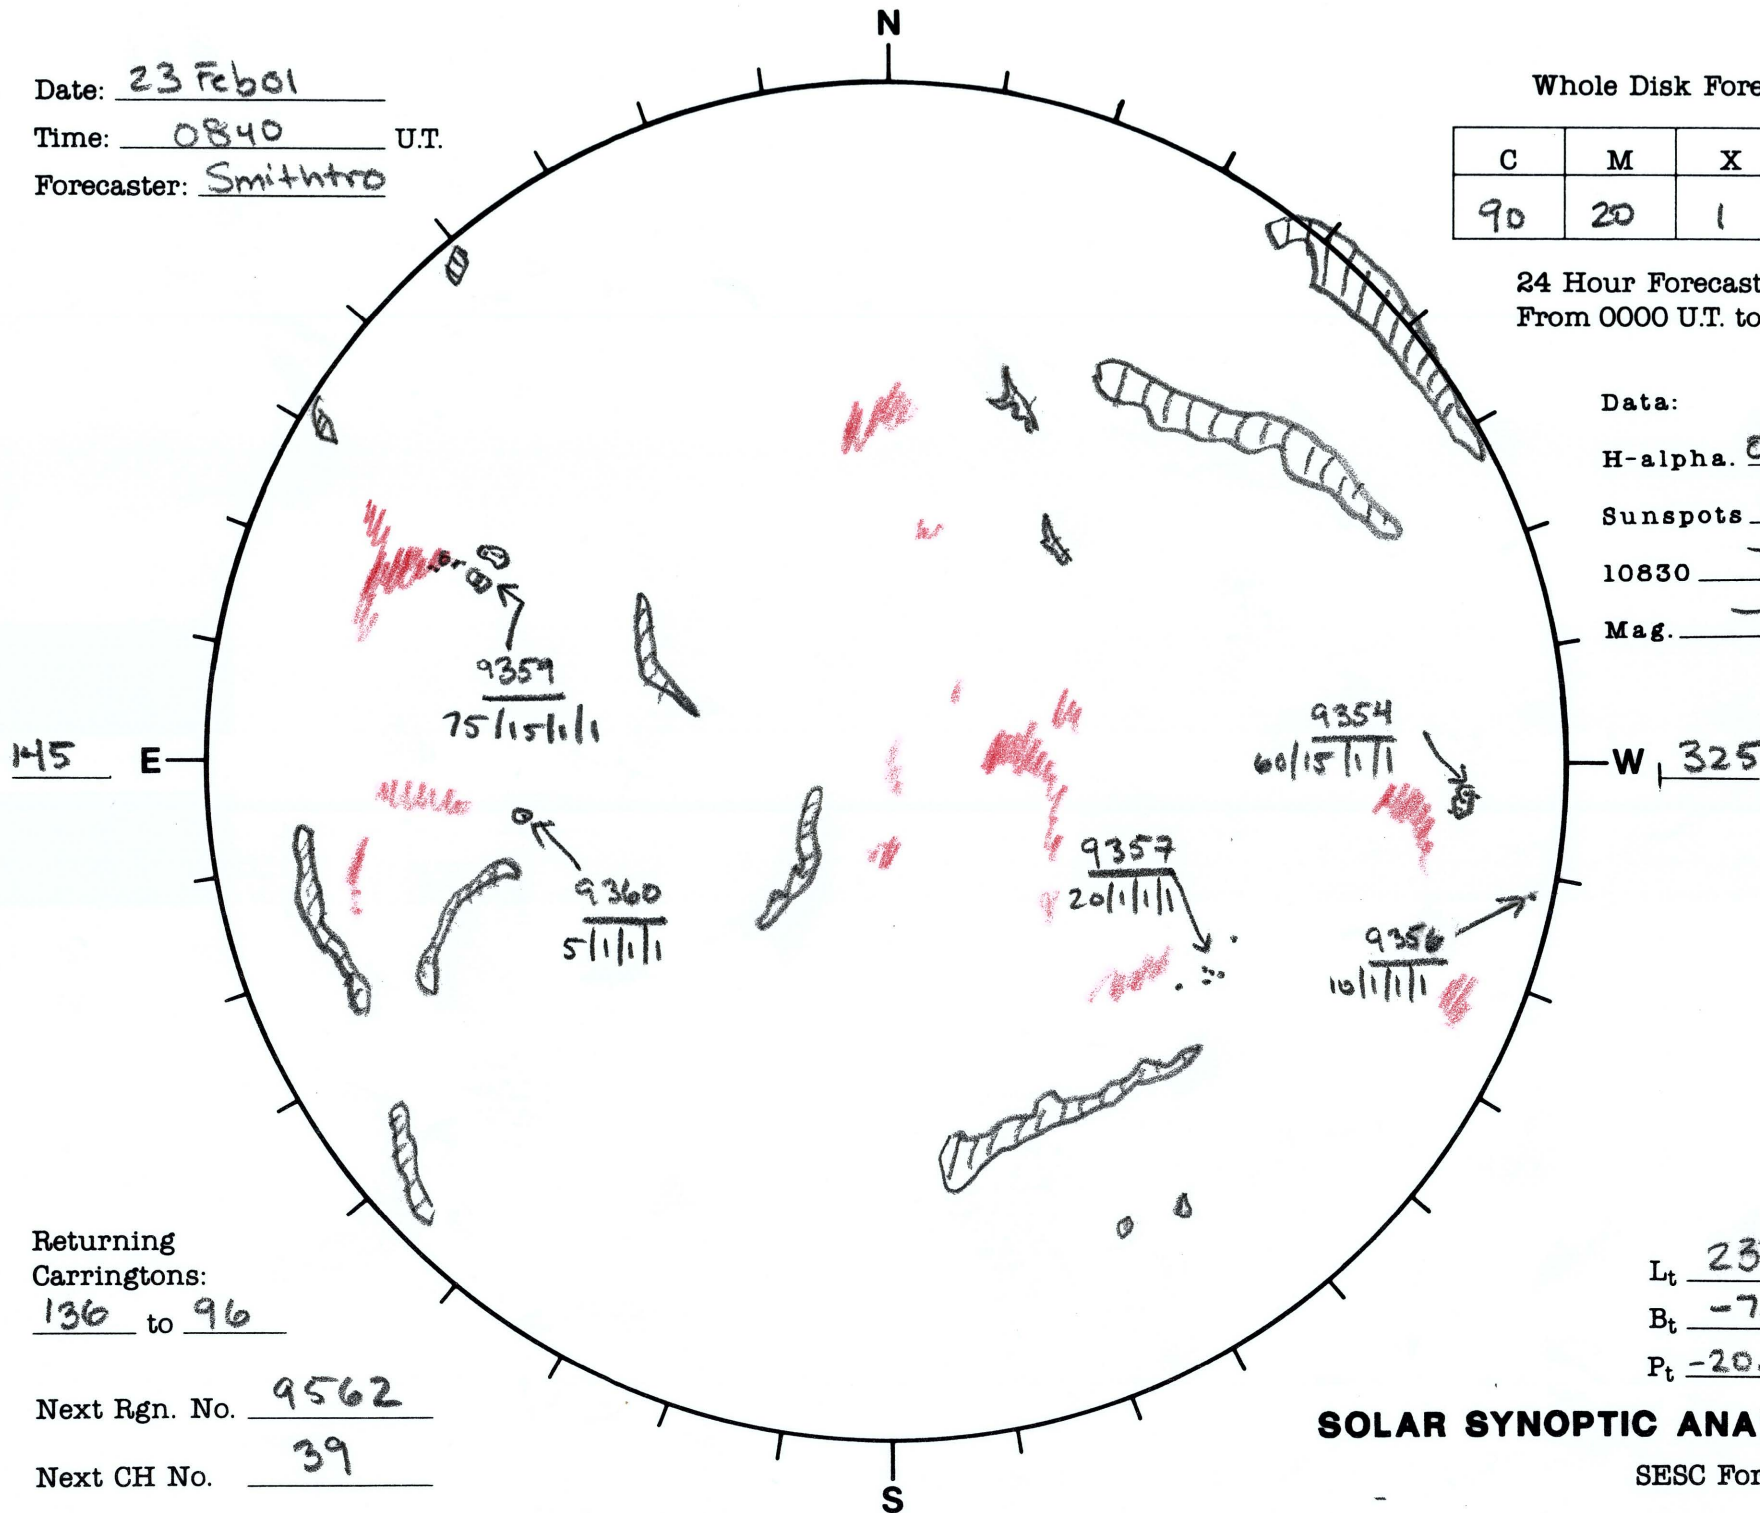

Date: 23 Feb 01  
 Time: 0840 U.T.  
 Forecaster: Smithtro

Whole Disk Forecast

C	M	X	P
90	20	1	1

24 Hour Forecast  
 From 0000 U.T. to 0000 U.T.

Data:  
 H-alpha. 0840 U.T.  
 Sunspots 1845 U.T.  
 10830 — U.T.  
 Mag. — U.T.

Returning Carringtons:  
136 to 96

Next Rgn. No. 9562

Next CH No. 39

$L_t$  234.7  
 $B_t$  -7.1  
 $P_t$  -20.0

**SOLAR SYNOPTIC ANALYSIS**

SESC Form W18