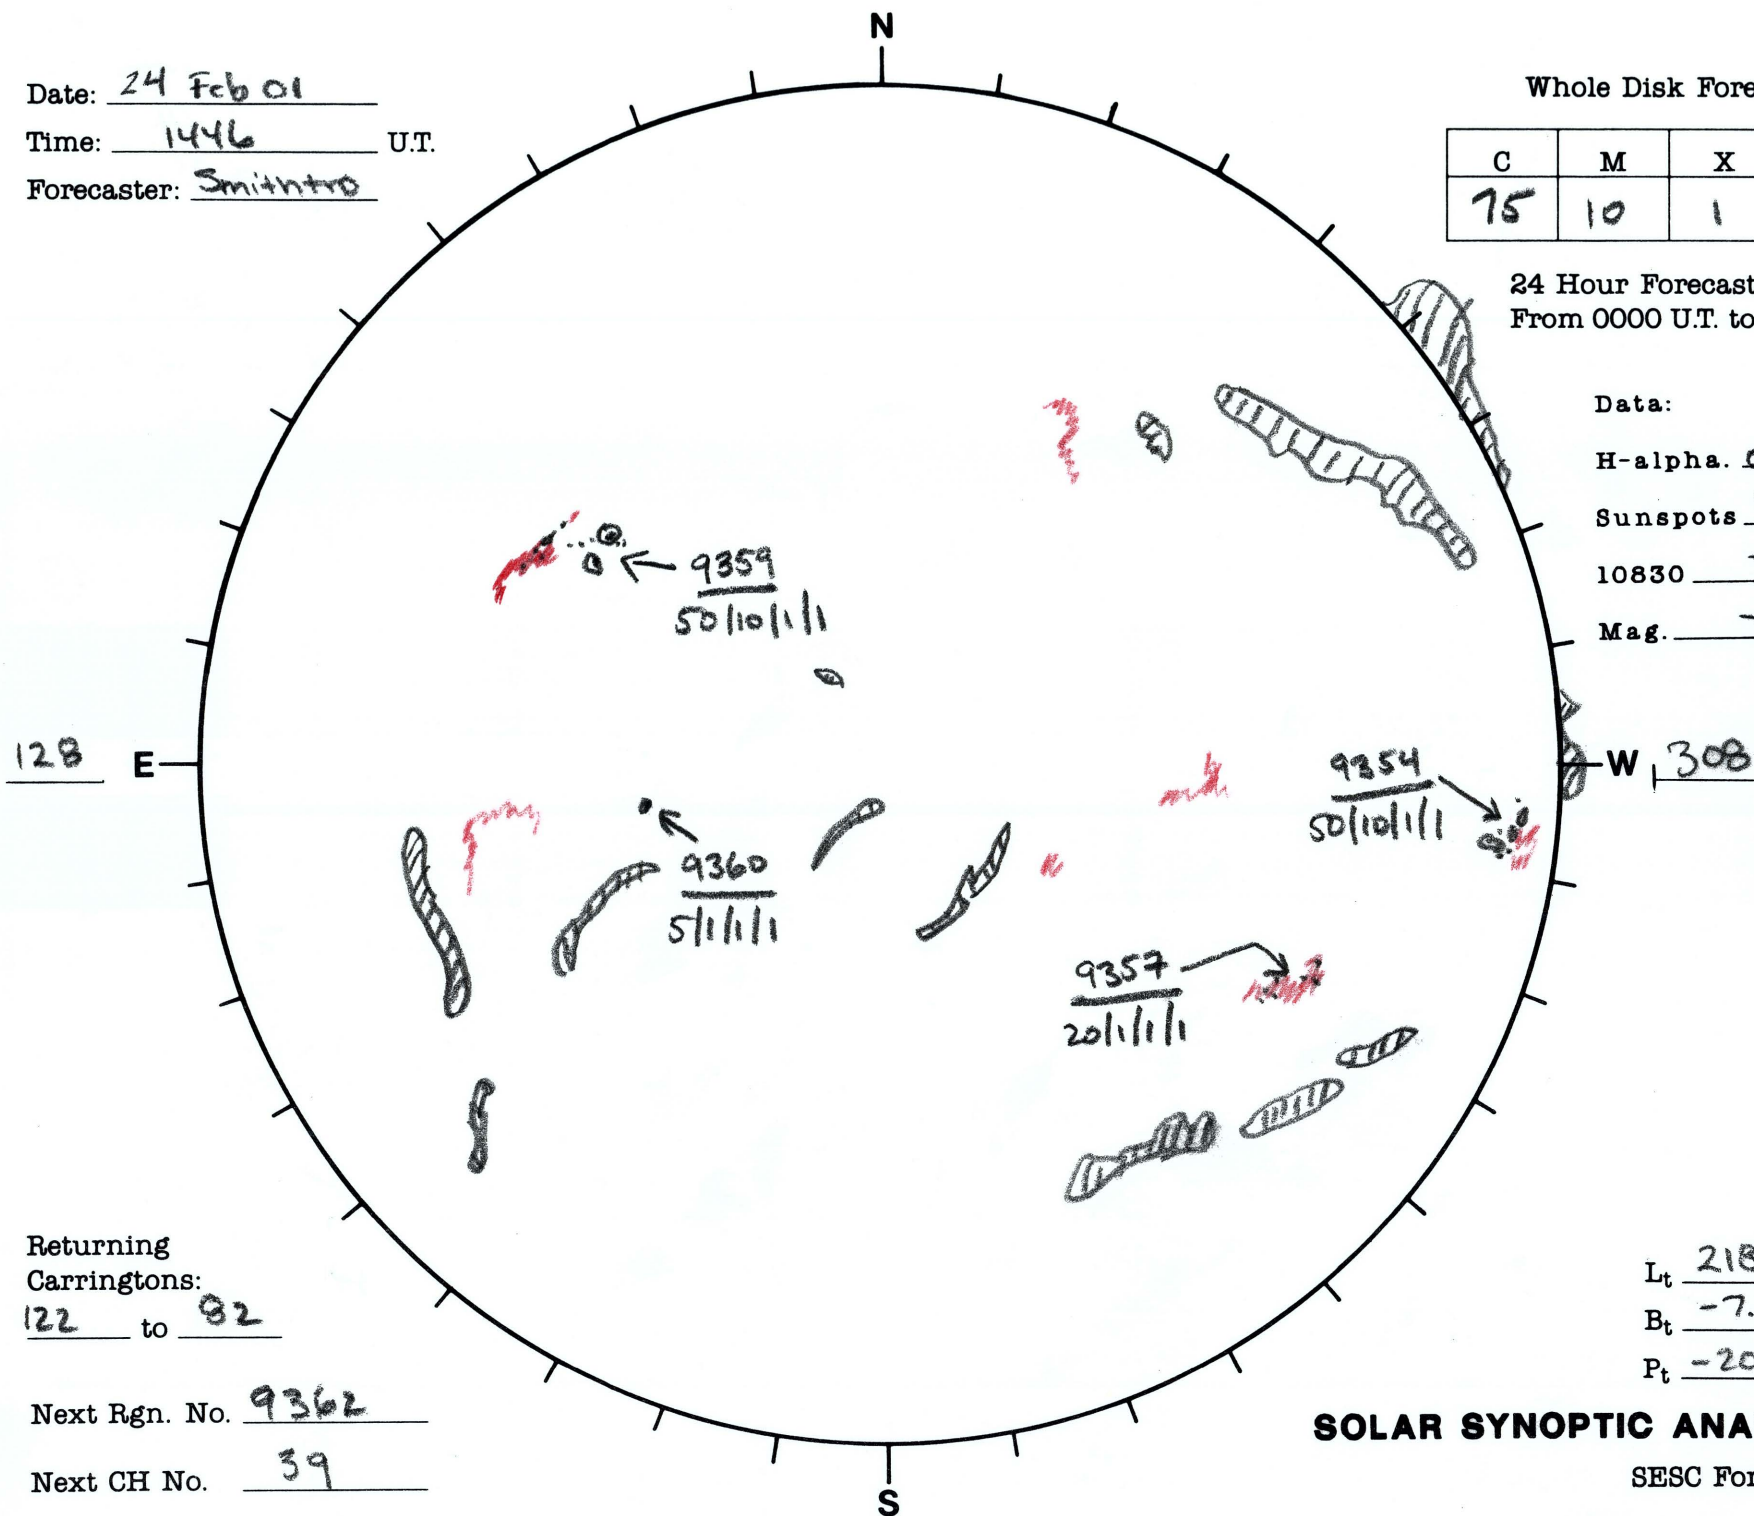

Date: 24 Feb 01
 Time: 1446 U.T.
 Forecaster: Smithro

Whole Disk Forecast

C	M	X	P
75	10	1	1

24 Hour Forecast
 From 0000 U.T. to 0000 U.T.

Data:
 H-alpha. 0.739 U.T.
 Sunspots 1446 U.T.
 10830 - U.T.
 Mag. - U.T.

Returning Carringtons:
122 to 82

Next Rgn. No. 9362
 Next CH No. 39

L_t 218.15
 B_t -7.15
 P_t -20.4

SOLAR SYNOPTIC ANALYSIS

SESC Form W18