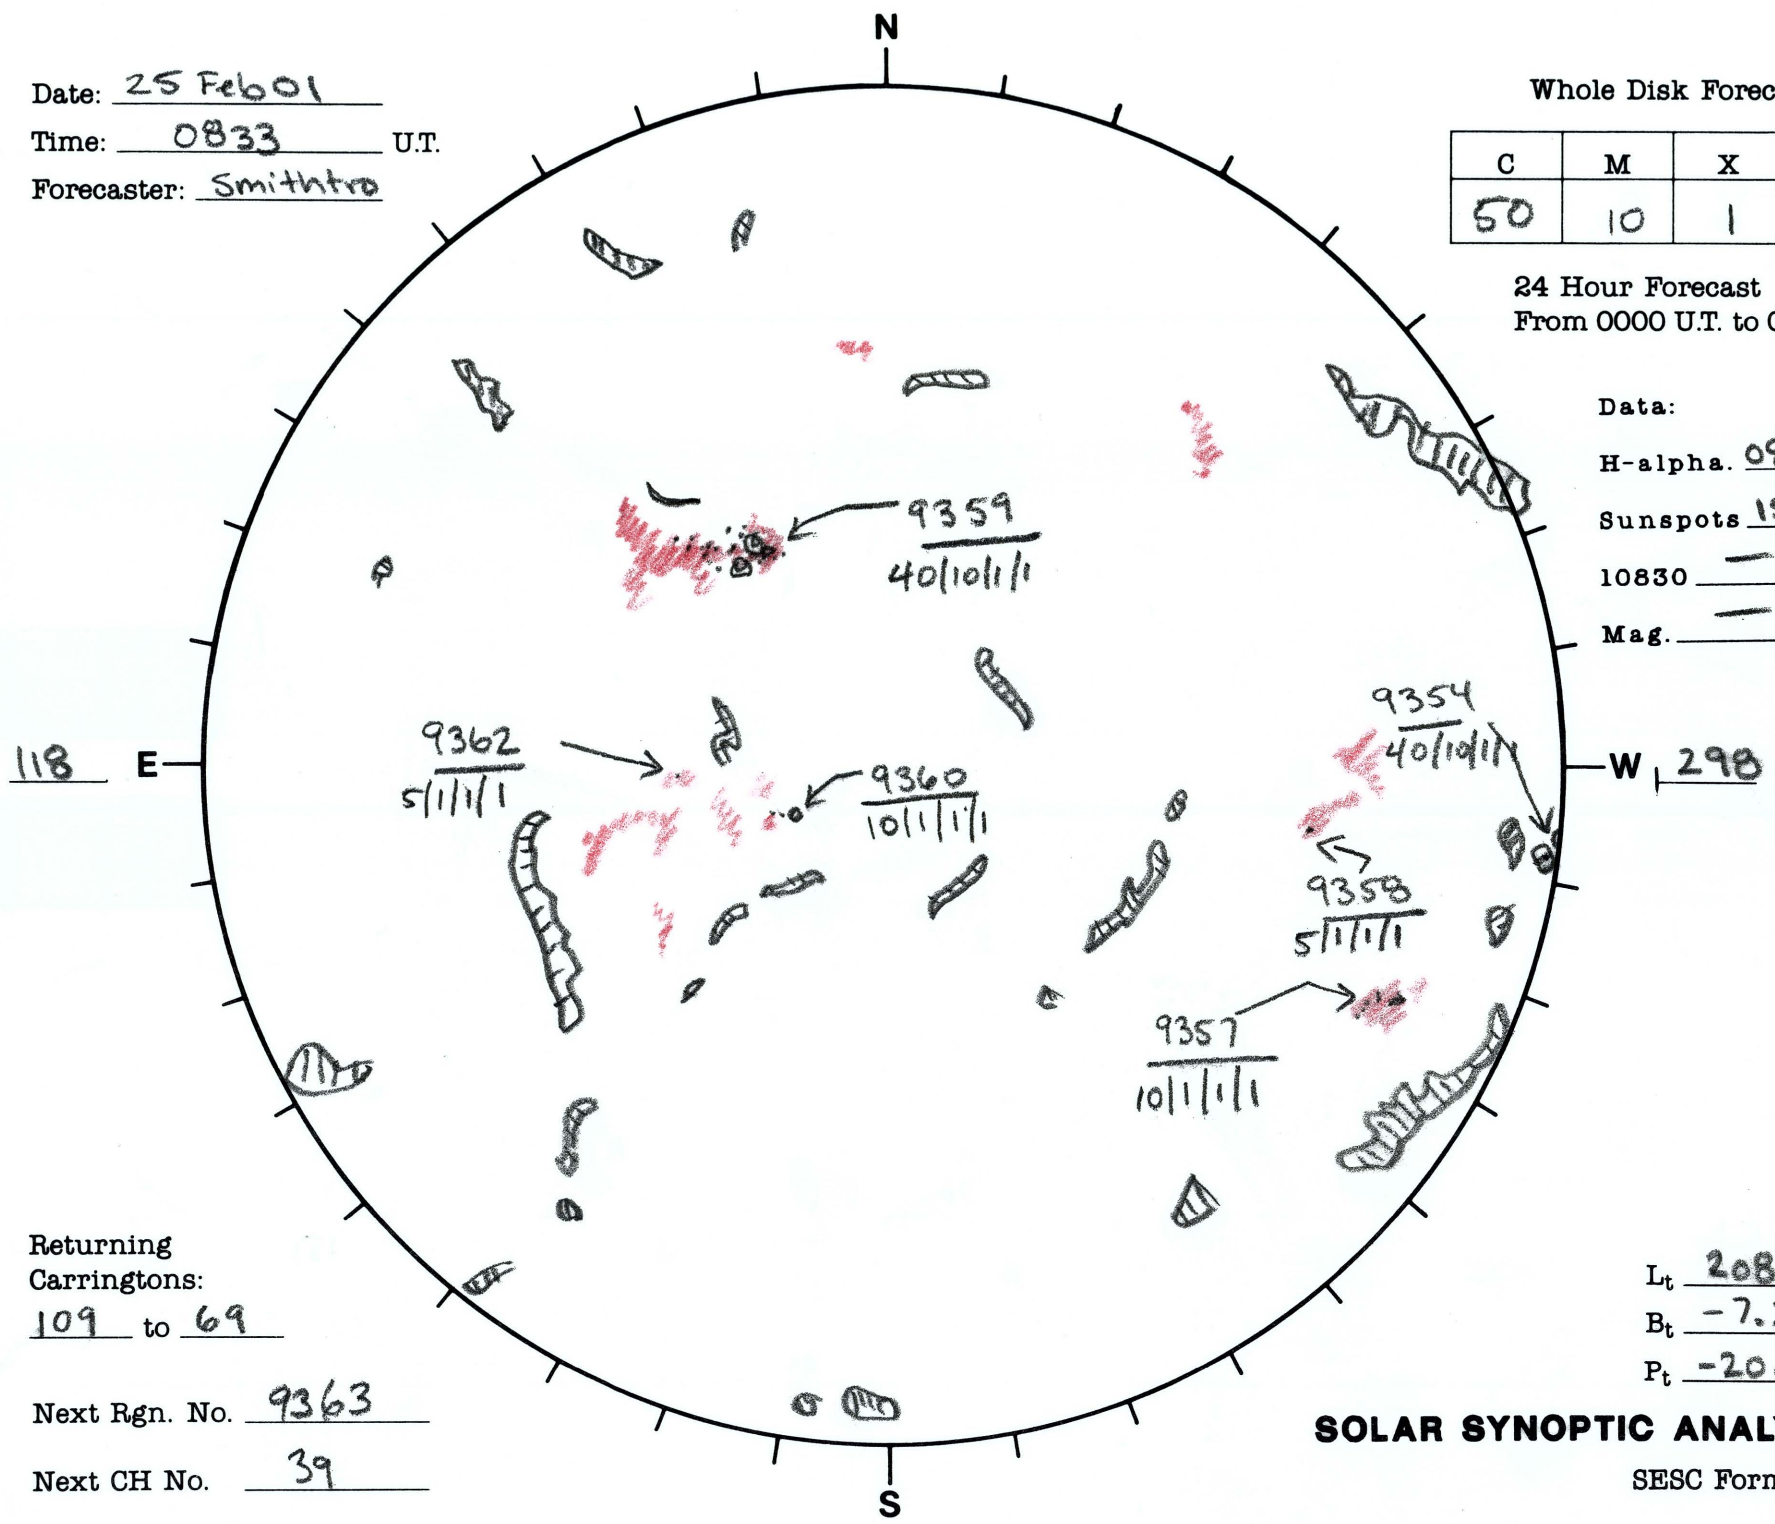

Date: 25 Feb 01
 Time: 0833 U.T.
 Forecaster: Smithtro

Whole Disk Forecast

C	M	X	P
50	10	1	1

24 Hour Forecast
 From 0000 U.T. to 0000 U.T.

Data:
 H-alpha. 0833 U.T.
 Sunspots 1530 U.T.
 10830 — U.T.
 Mag. — U.T.

Returning Carringtons:
109 to 69

Next Rgn. No. 9363

Next CH No. 39

L_t 208.4
 B_t -7.2
 P_t -20.6

SOLAR SYNOPTIC ANALYSIS

SESC Form W18