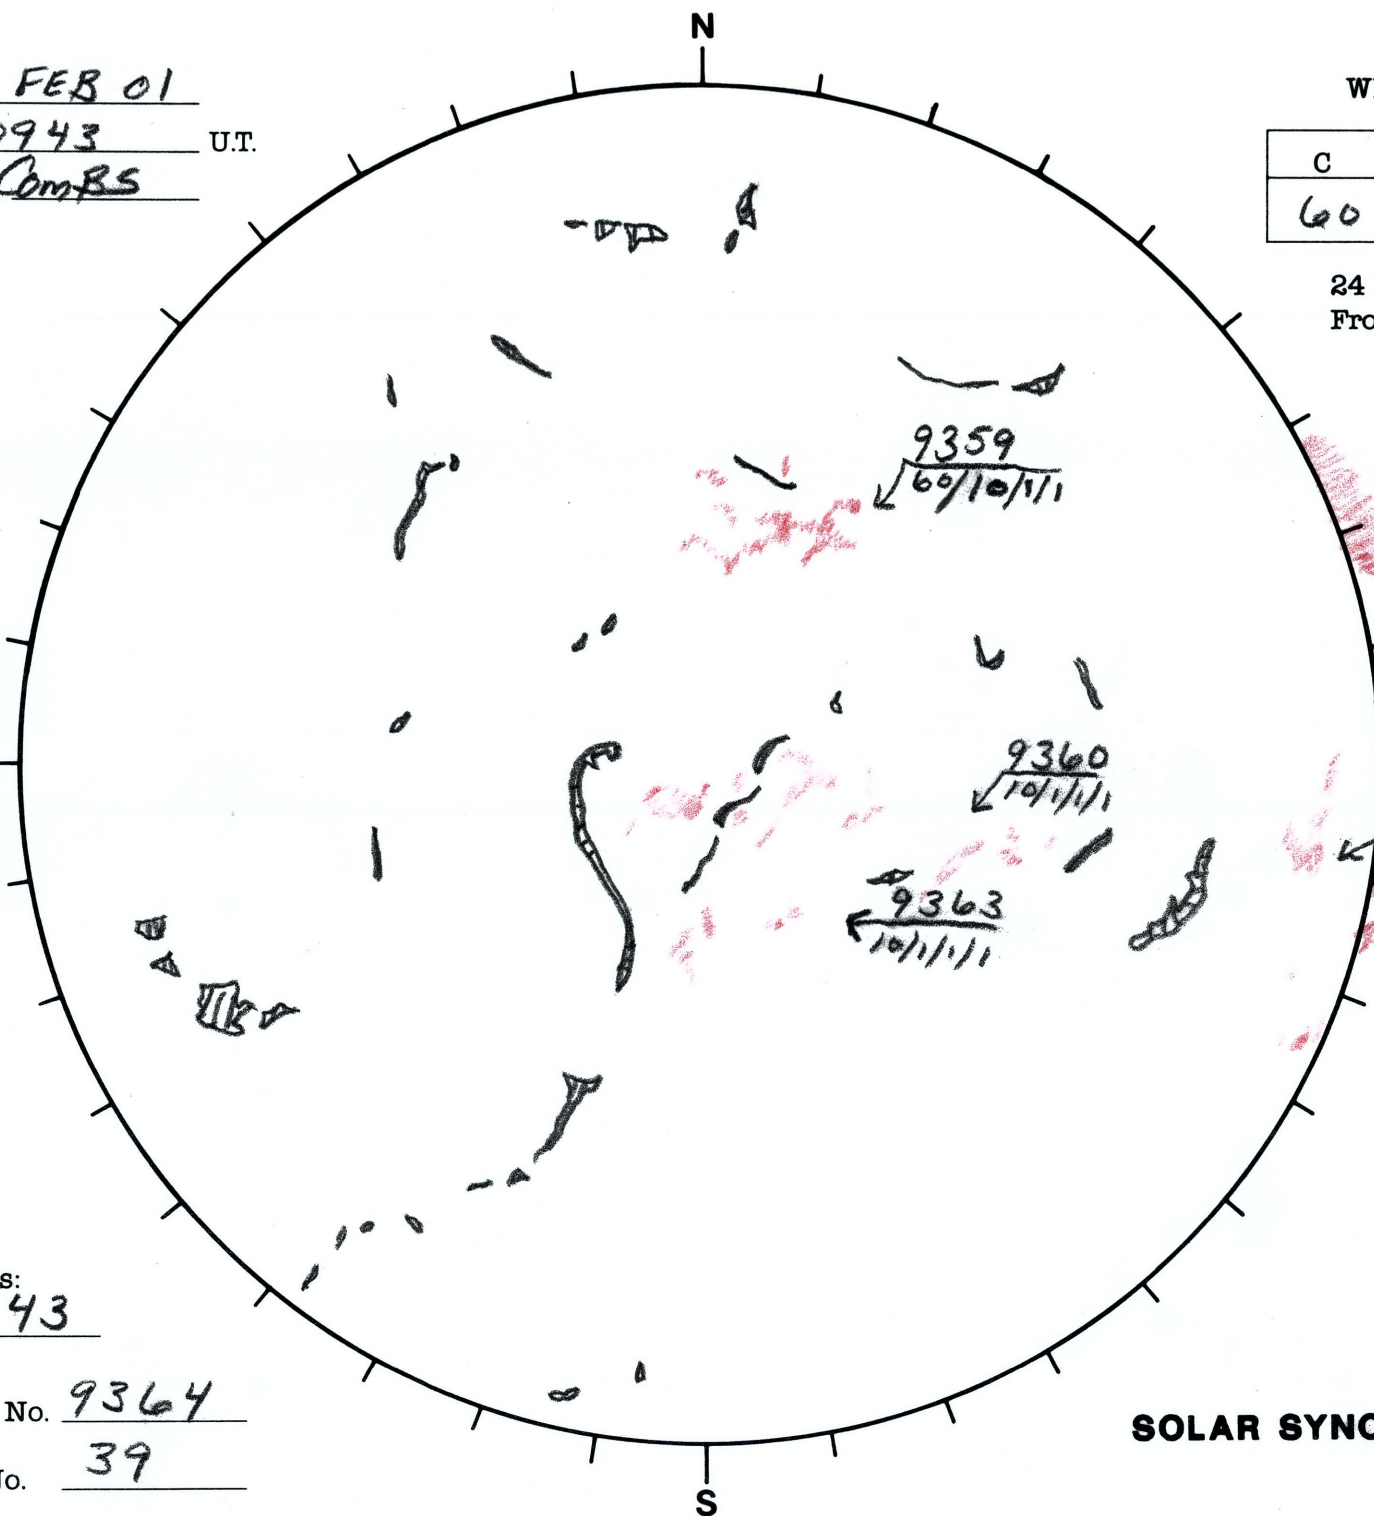

Date: 27 FEB 01  
 Time: 0943 U.T.  
 Forecaster: ComBS

Whole Disk Forecast

C	M	X	P
60	10	1	1

24 Hour Forecast  
 From 0000 U.T. to 0000 U.T.

Data:  
 H-alpha. 0943 U.T.  
 Sunspots — U.T.  
 10830 — U.T.  
 Mag. — U.T.

091 E

Returning Carringtons:  
83 to 43

Next Rgn. No. 9364

Next CH No. 39

W 271  
9358  
 20/5/11

$L_t$  181.4  
 $B_t$  -7.2  
 $P_t$  -21.1

**SOLAR SYNOPTIC ANALYSIS**

SESC Form W18