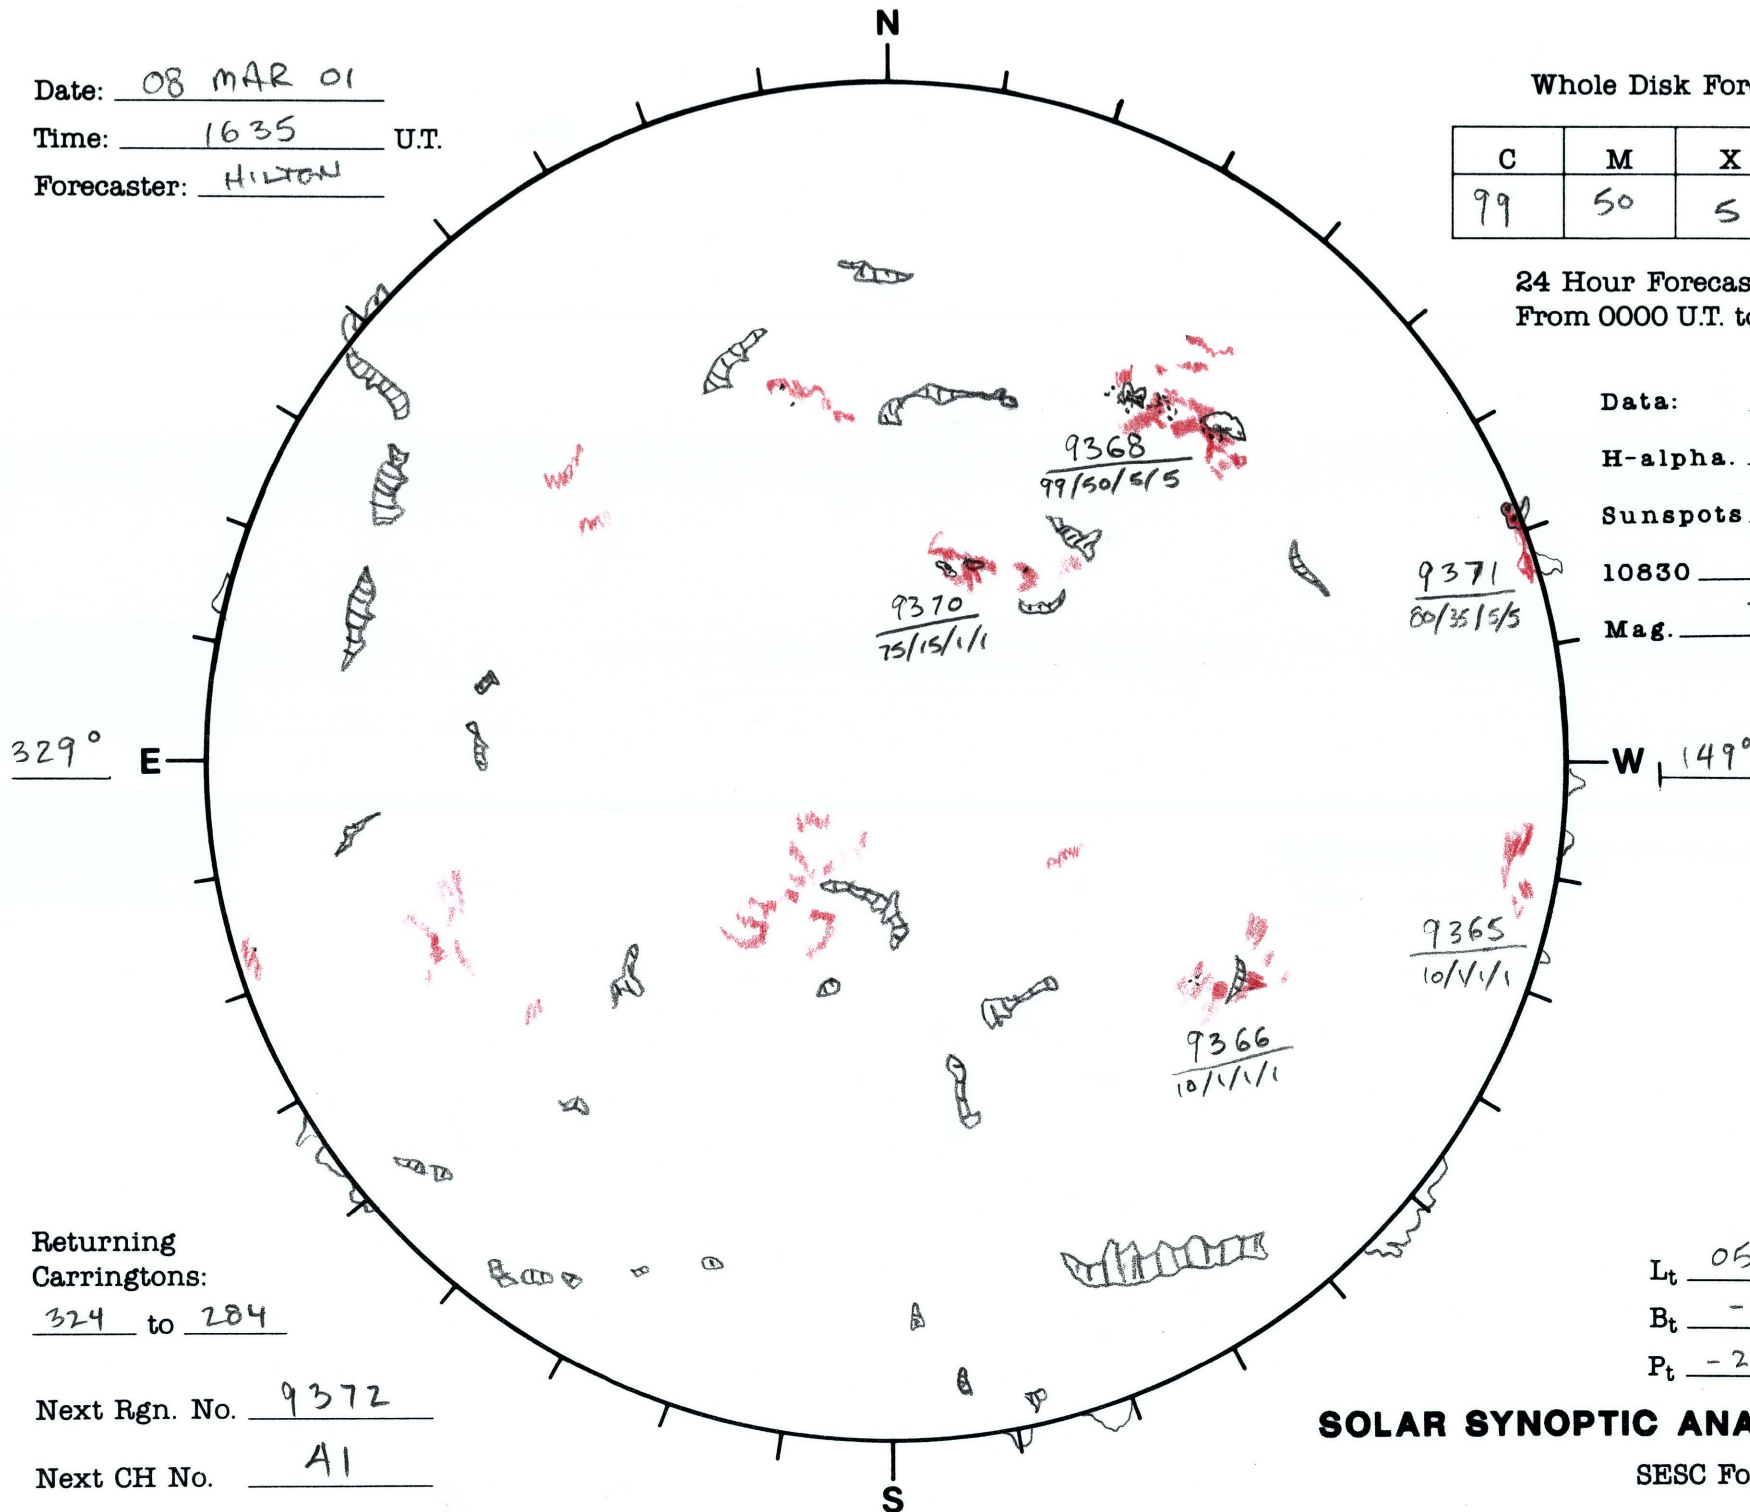

Date: 08 MAR 01
 Time: 1635 U.T.
 Forecaster: HILTON

Whole Disk Forecast

C	M	X	P
99	50	5	5

24 Hour Forecast
 From 0000 U.T. to 0000 U.T.

Data:
 H-alpha. 1635 U.T.
 Sunspots 1500 U.T.
 10830 — U.T.
 Mag. — U.T.

Returning Carringtons:
324 to 284

Next Rgn. No. 9372

Next CH No. A1

L_t 059.1°
 B_t -7.2°
 P_t -23.3°

SOLAR SYNOPTIC ANALYSIS

SESC Form W18