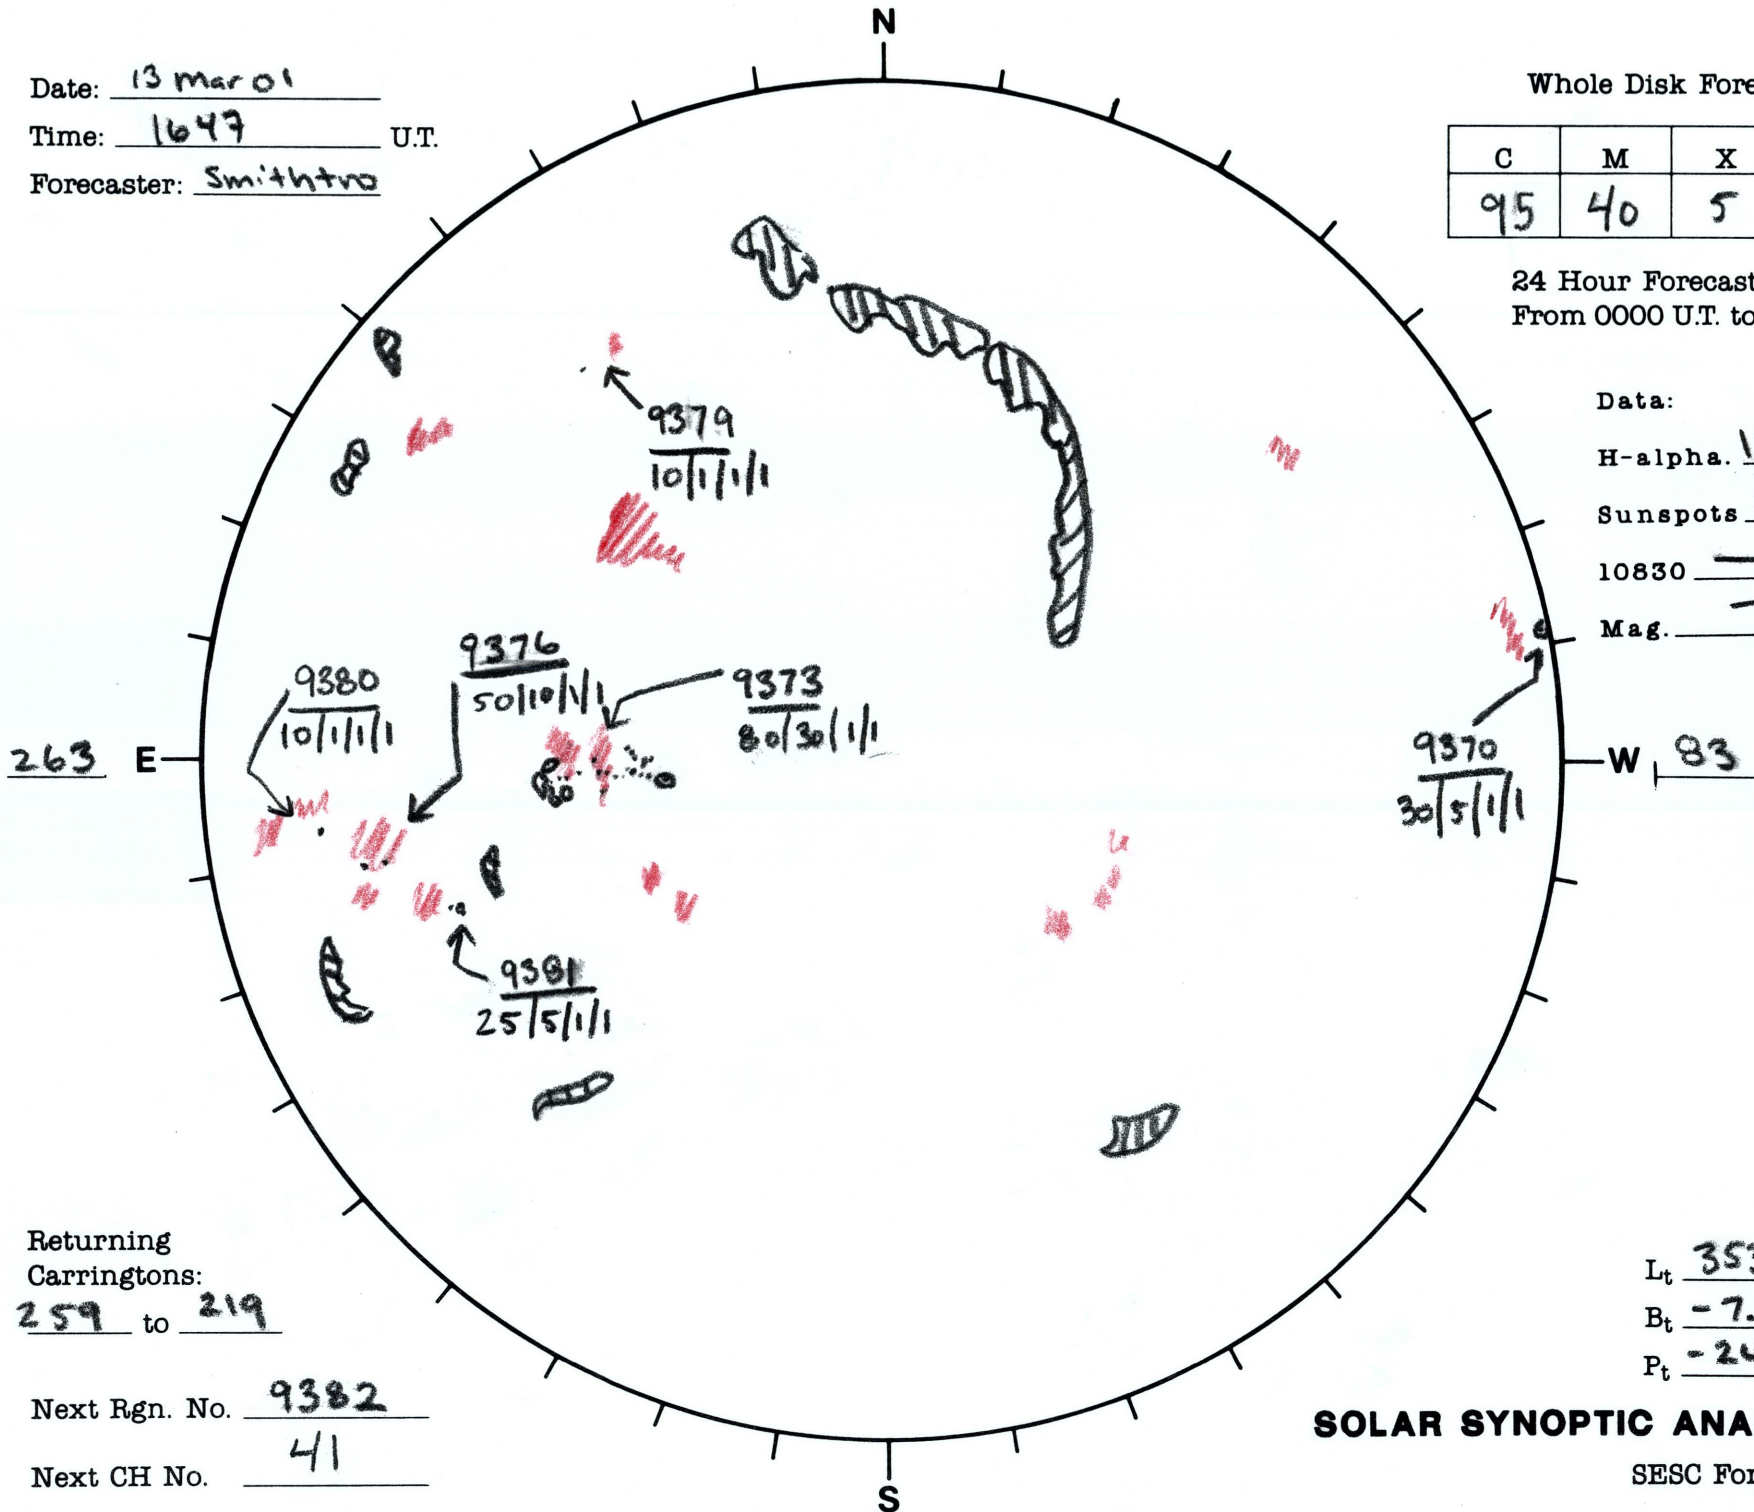

Date: 13 Mar 01
 Time: 1647 U.T.
 Forecaster: Smithtro

Whole Disk Forecast

C	M	X	P
95	40	5	5

24 Hour Forecast
 From 0000 U.T. to 0000 U.T.

Data:
 H-alpha. 1647 U.T.
 Sunspots 1530 U.T.
 10830 — U.T.
 Mag. — U.T.

Returning
 Carringtons:
259 to 219

Next Rgn. No. 9382
41
 Next CH No. 41

L_t 353.1
 B_t -7.2
 P_t -24.2

SOLAR SYNOPTIC ANALYSIS

SESC Form W18