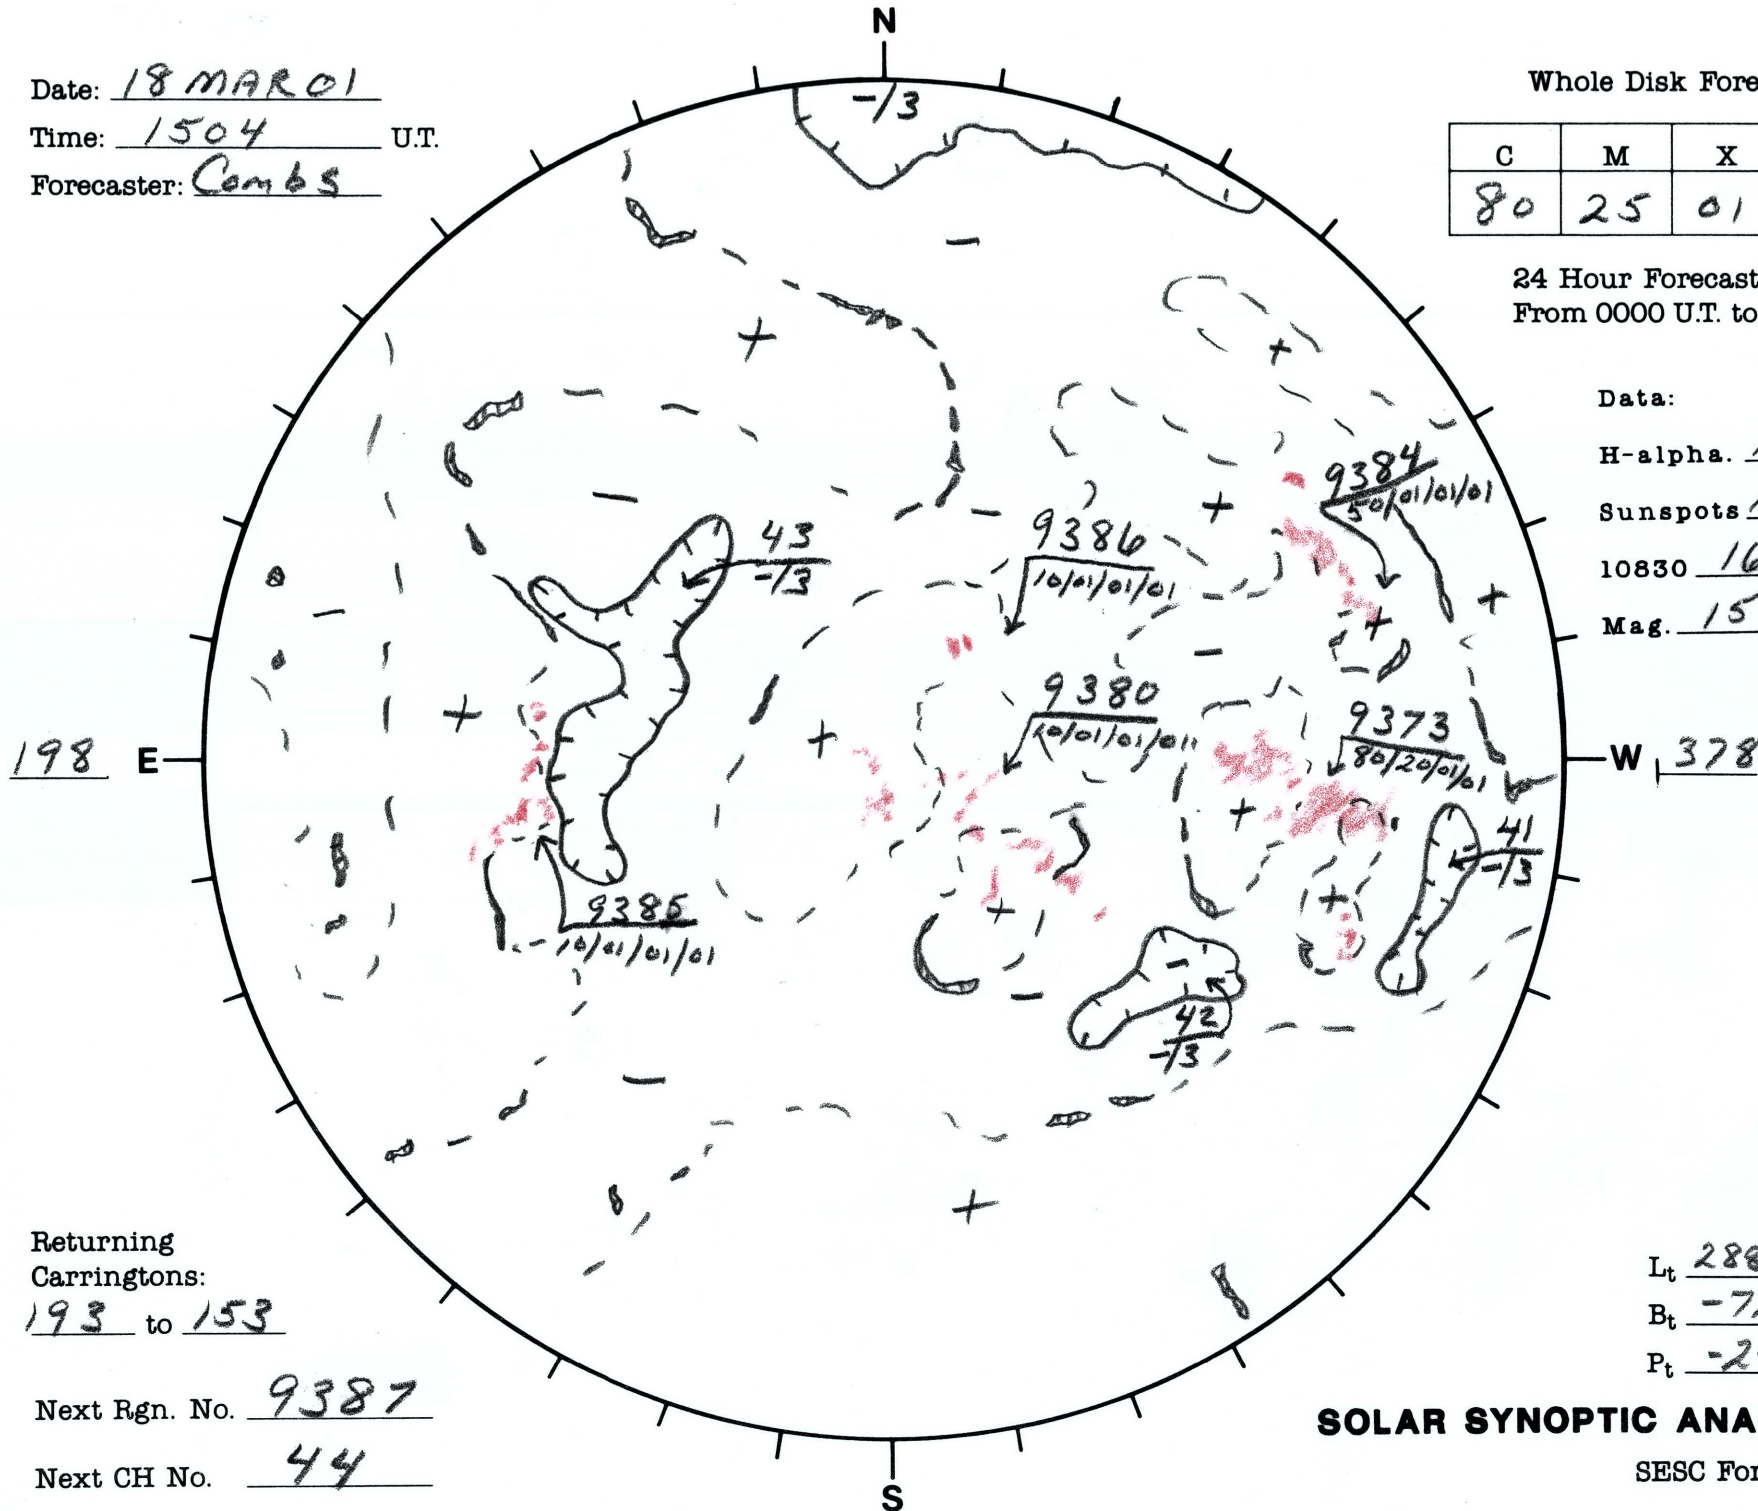

Date: 18 MAR 01  
 Time: 1504 U.T.  
 Forecaster: Combs

Whole Disk Forecast

C	M	X	P
80	25	01	01

24 Hour Forecast  
 From 0000 U.T. to 0000 U.T.

Data:  
 H-alpha. 1504 U.T.  
 Sunspots 1455 U.T.  
 10830 1608 U.T.  
 Mag. 1501 U.T.

Returning  
 Carringtons:  
193 to 153

Next Rgn. No. 9387  
 Next CH No. 44

$L_t$  288.1  
 $B_t$  -7.1  
 $P_t$  -24.9

**SOLAR SYNOPTIC ANALYSIS**

SESC Form W18