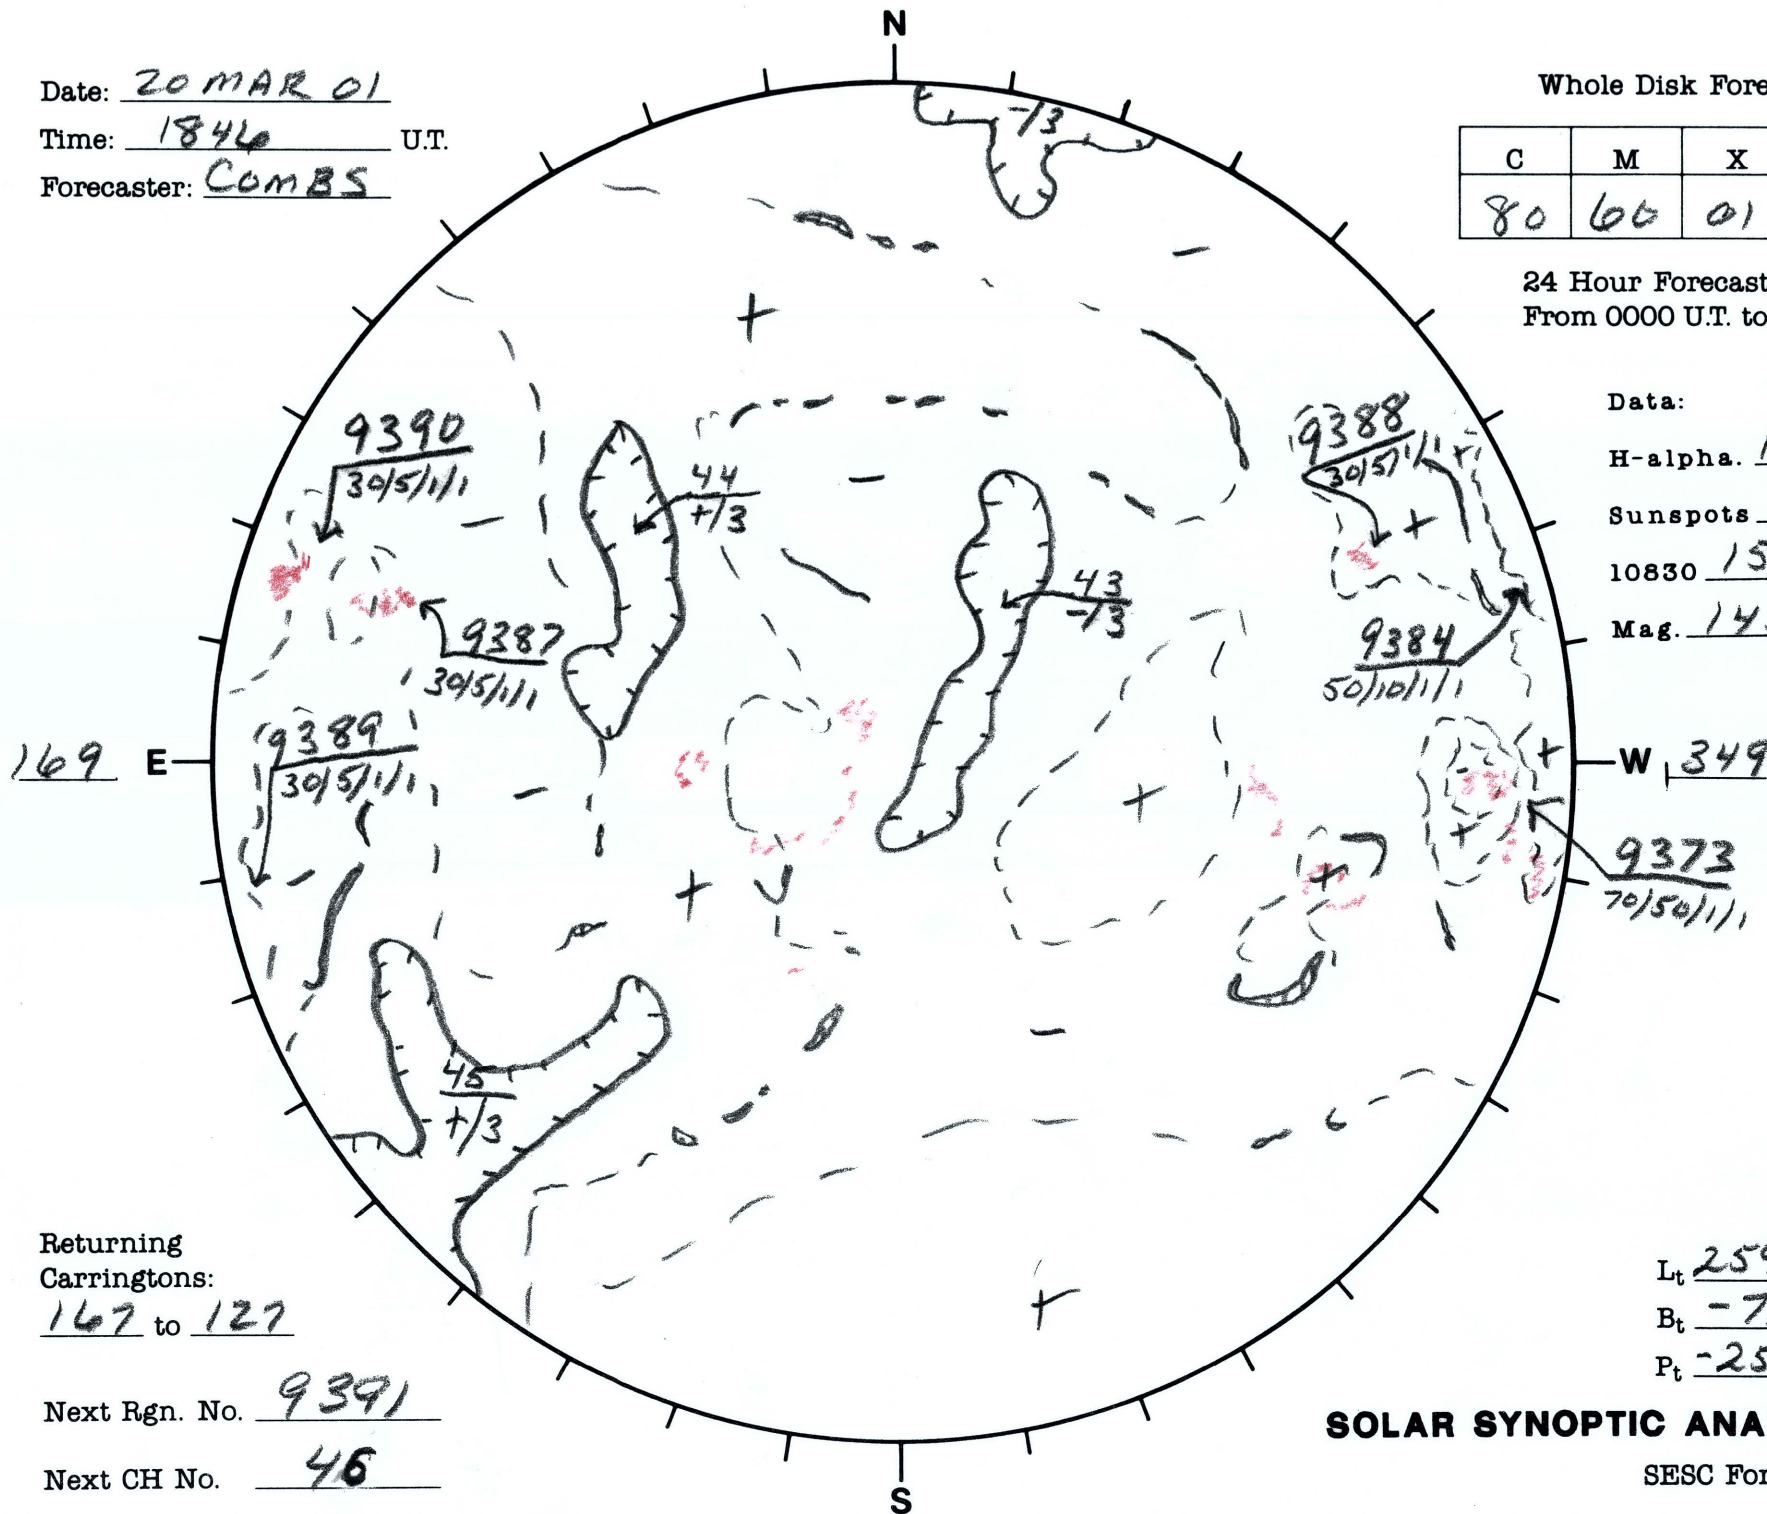

Date: 20 MAR 01  
 Time: 1846 U.T.  
 Forecaster: COMBS

Whole Disk Forecast

C	M	X	P
80	60	01	01

24 Hour Forecast  
 From 0000 U.T. to 0000 U.T.

Data:  
 H-alpha. 1846 U.T.  
 Sunspots — U.T.  
 10830 1557 U.T.  
 Mag. 1450 U.T.

Returning  
 Carringtons:  
167 to 127

Next Rgn. No. 9391

Next CH No. 46

$L_t$  259.7  
 $B_t$  -7.0  
 $P_t$  -25.3

**SOLAR SYNOPTIC ANALYSIS**

SESC Form W18