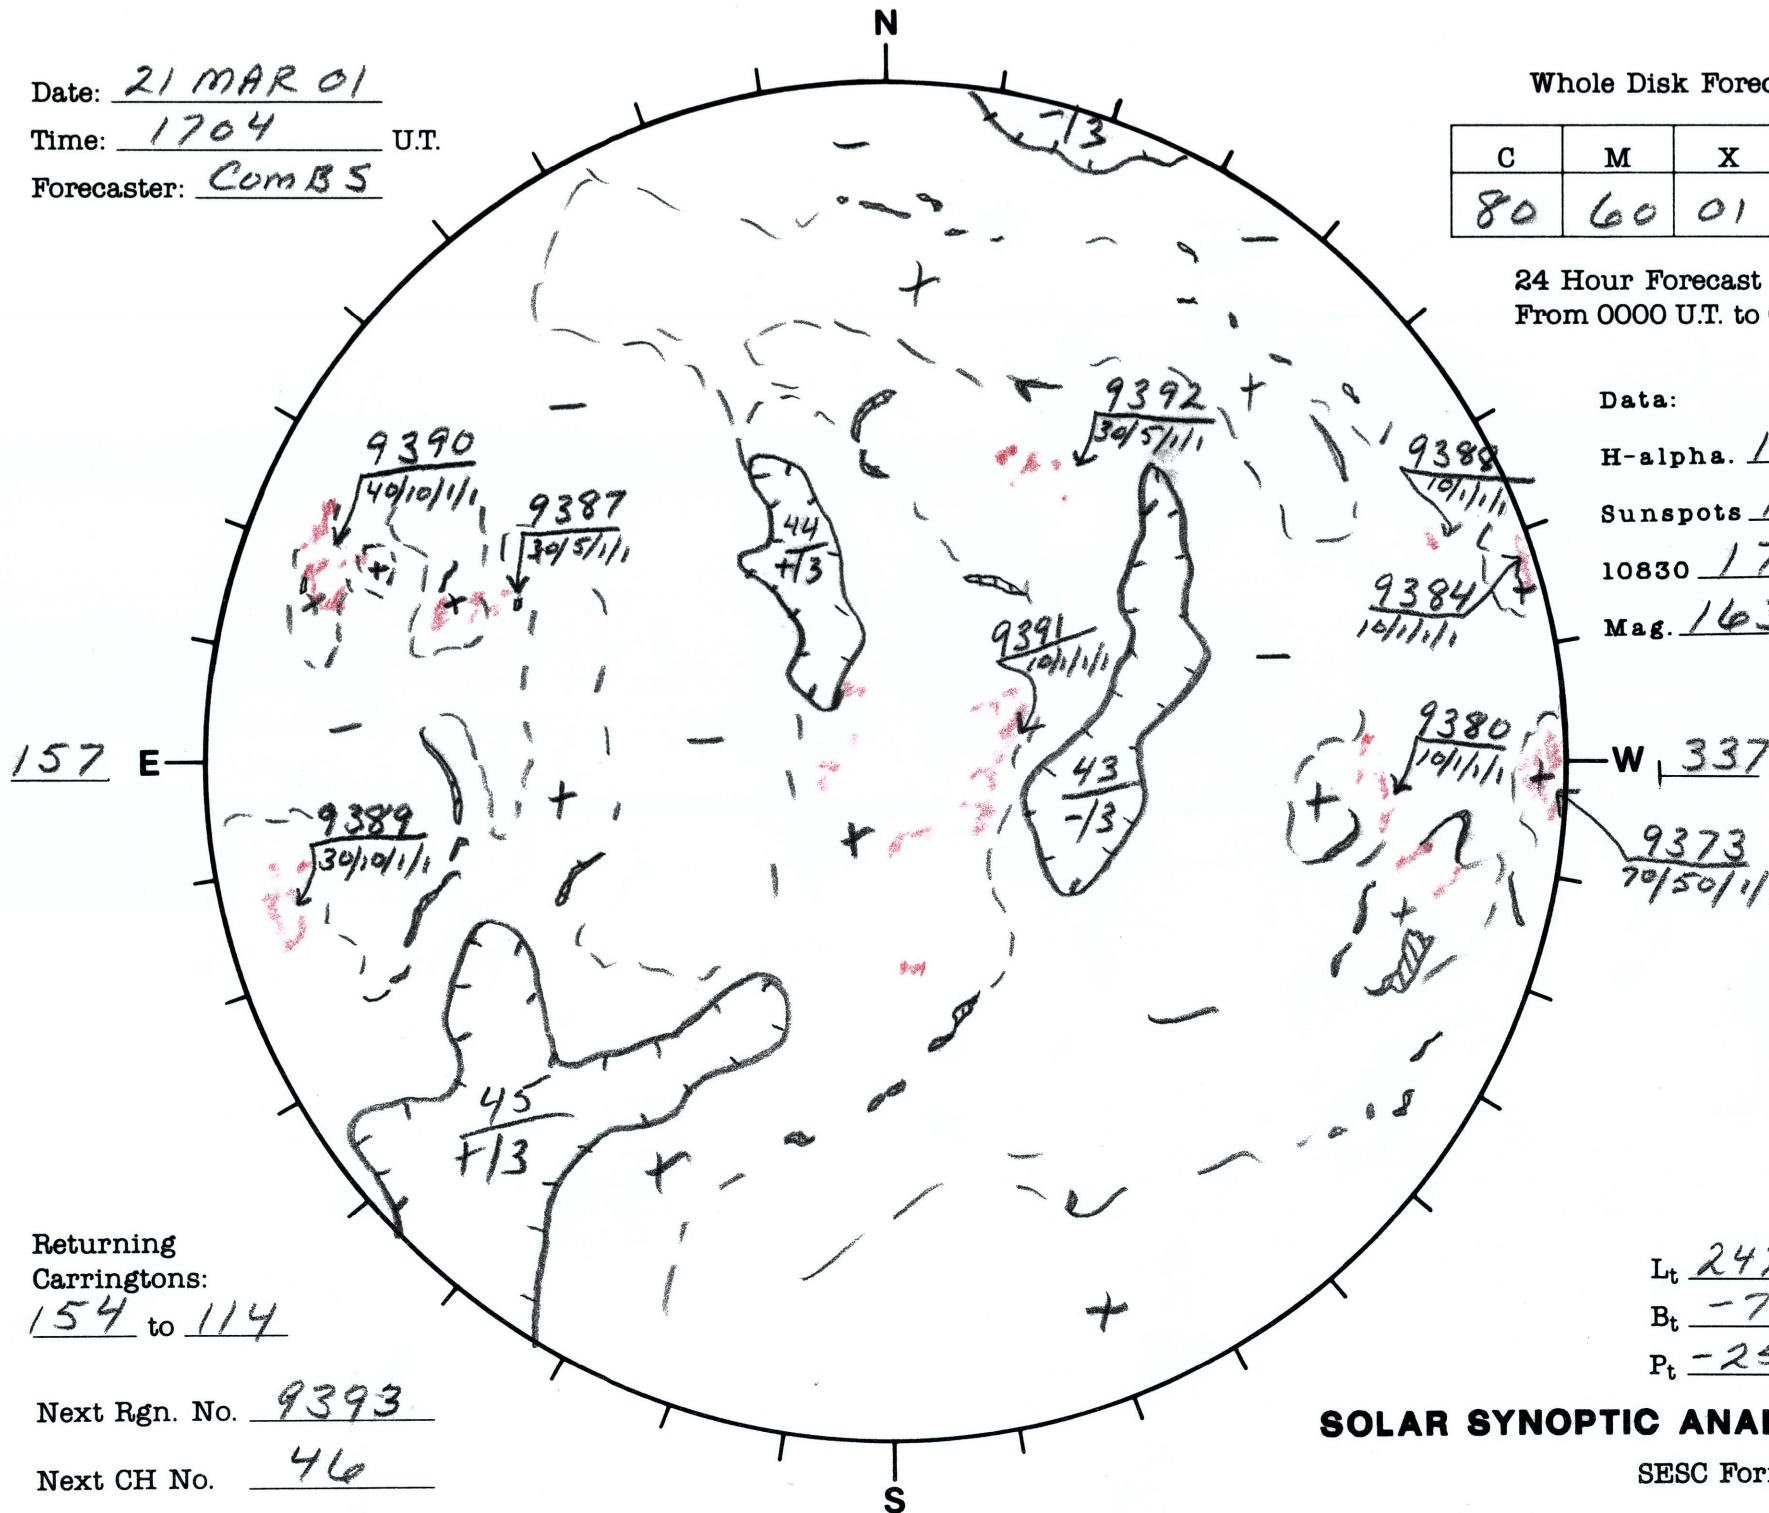

Date: 21 MAR 01  
 Time: 1704 U.T.  
 Forecaster: COMBS

Whole Disk Forecast

C	M	X	P
80	60	01	01

24 Hour Forecast  
 From 0000 U.T. to 0000 U.T.

Data:

H-alpha. 1704 U.T.

Sunspots 1810 U.T.

10830 1731 U.T.

Mag. 1632 U.T.

Returning  
 Carringtons:  
154 to 114

Next Rgn. No. 9393

Next CH No. 46

$L_t$  247.5  
 $B_t$  -7.0  
 $P_t$  -25.4

**SOLAR SYNOPTIC ANALYSIS**

SESC Form W18