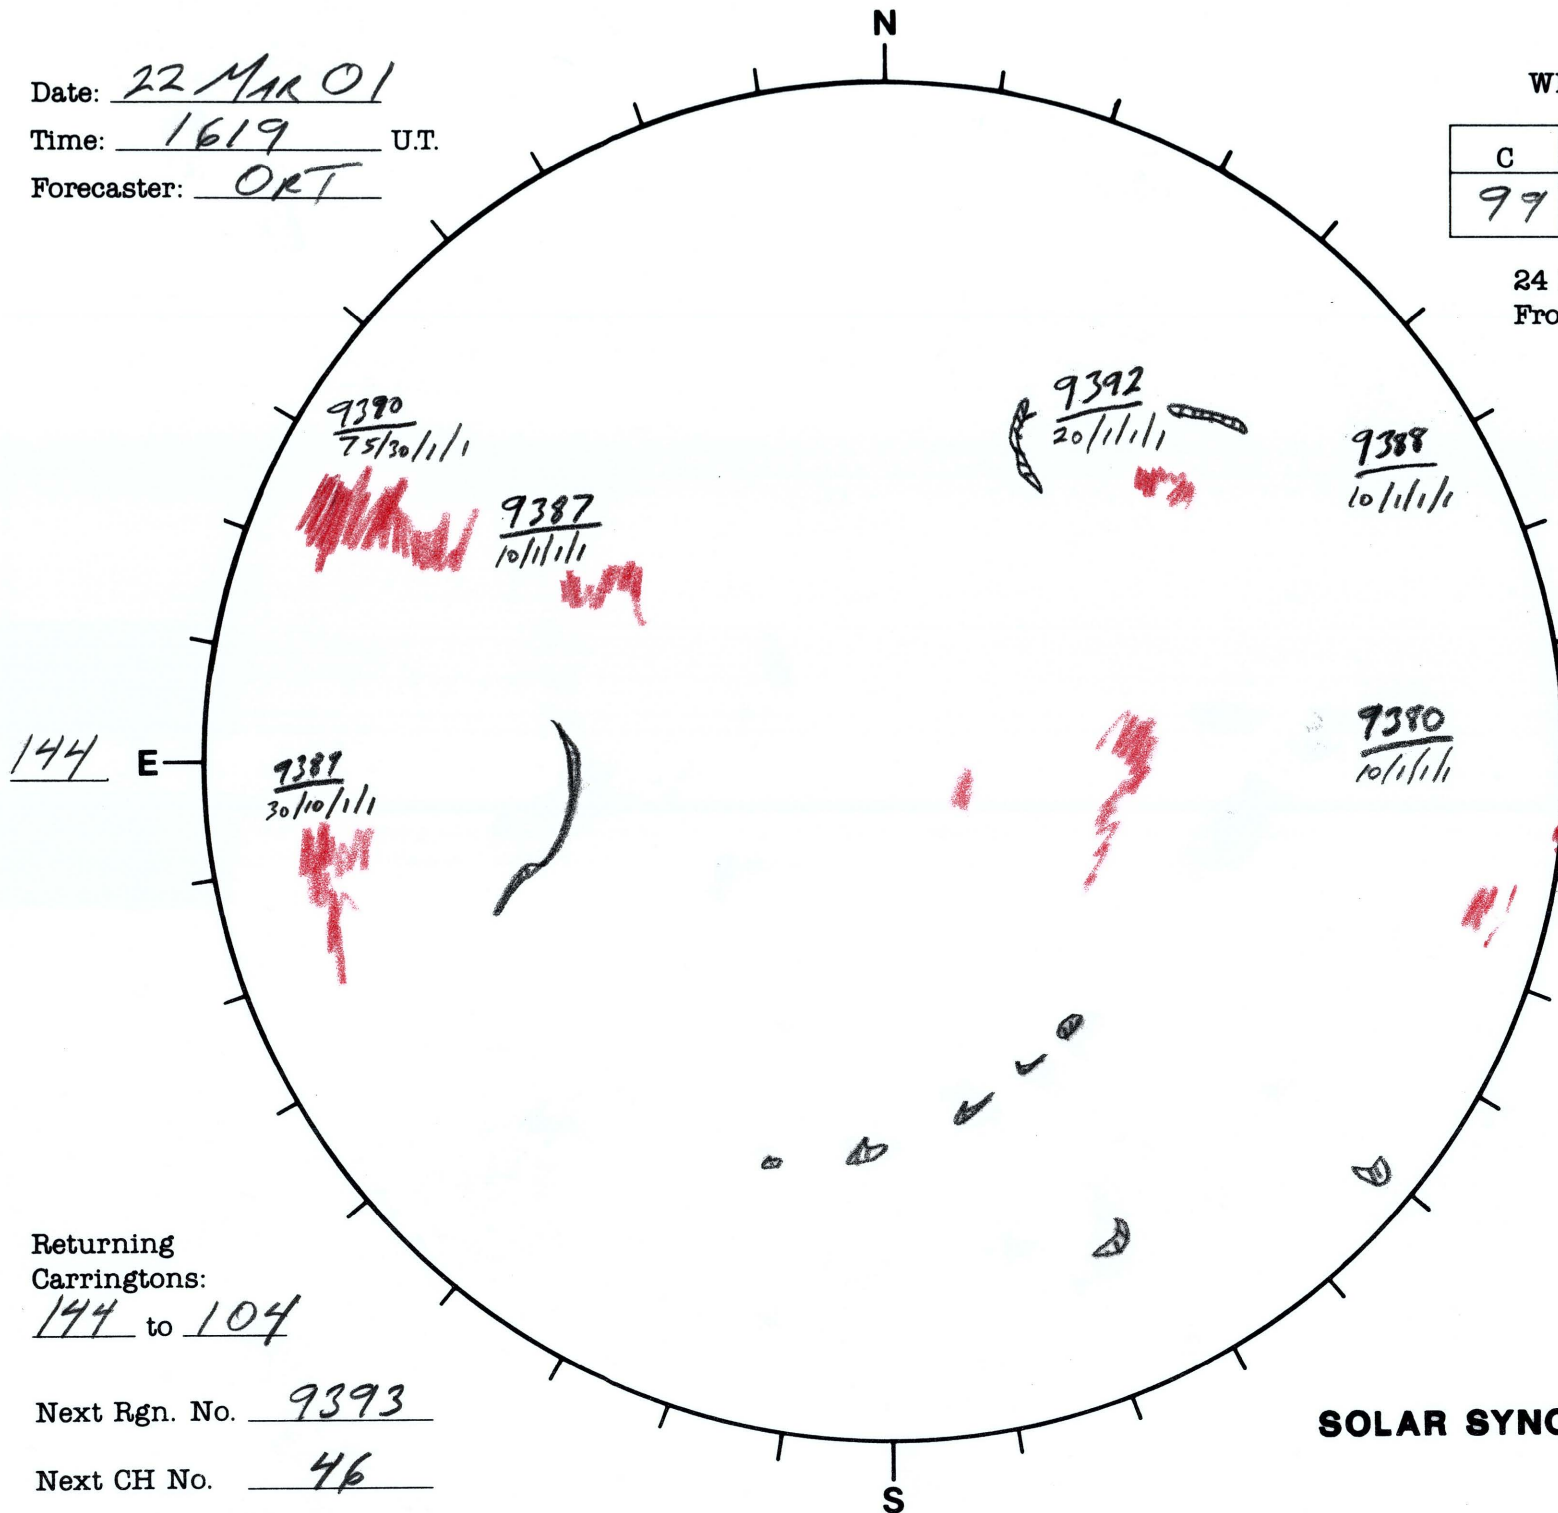

Date: 22 MAR 01
 Time: 1619 U.T.
 Forecaster: ORT

Whole Disk Forecast

C	M	X	P
99	60	01	01

24 Hour Forecast
 From 0000 U.T. to 0000 U.T.

Data:
 H-alpha. 1619 U.T.
 Sunspots N/A U.T.
 10830 N/A U.T.
 Mag. N/A U.T.

Returning
 Carringtons:
144 to 104

Next Rgn. No. 9393

Next CH No. 46

W 324
 ↖
9375
 90/50/01/01

L_t 234.7
 B_t -7.0
 P_t -25.5

SOLAR SYNOPTIC ANALYSIS

SESC Form W18