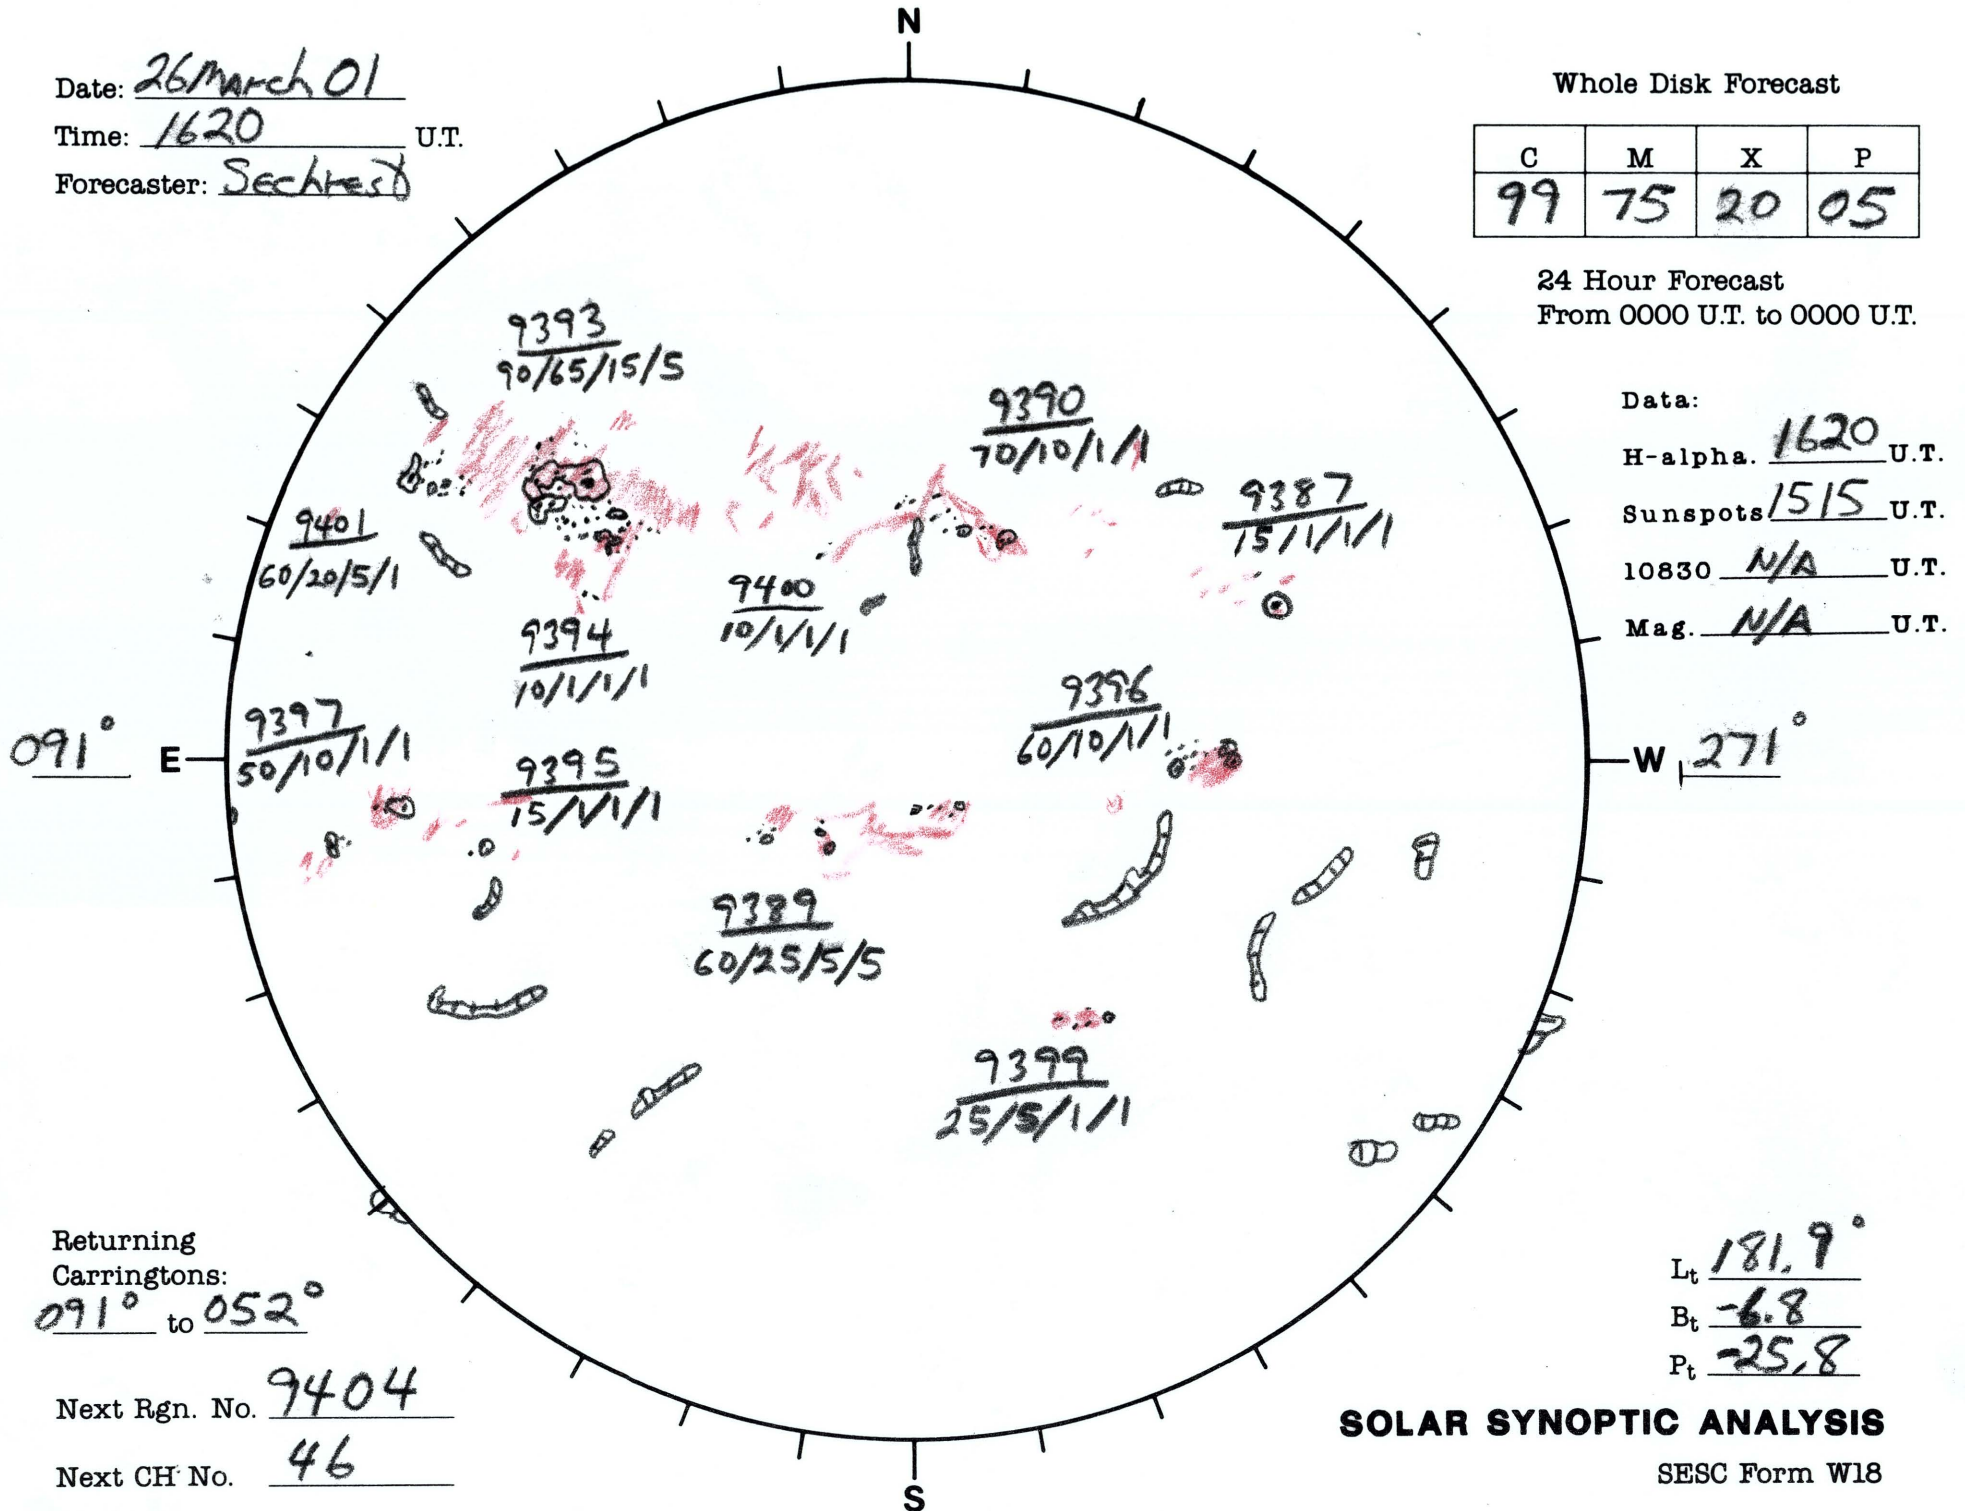

Date: 26 March 01
 Time: 1620 U.T.
 Forecaster: Sechrest

Whole Disk Forecast

C	M	X	P
99	75	20	05

24 Hour Forecast
 From 0000 U.T. to 0000 U.T.

Data:
 H-alpha. 1620 U.T.
 Sunspots 1515 U.T.
 10830 N/A U.T.
 Mag. N/A U.T.

SOLAR SYNOPTIC ANALYSIS

SESC Form W18