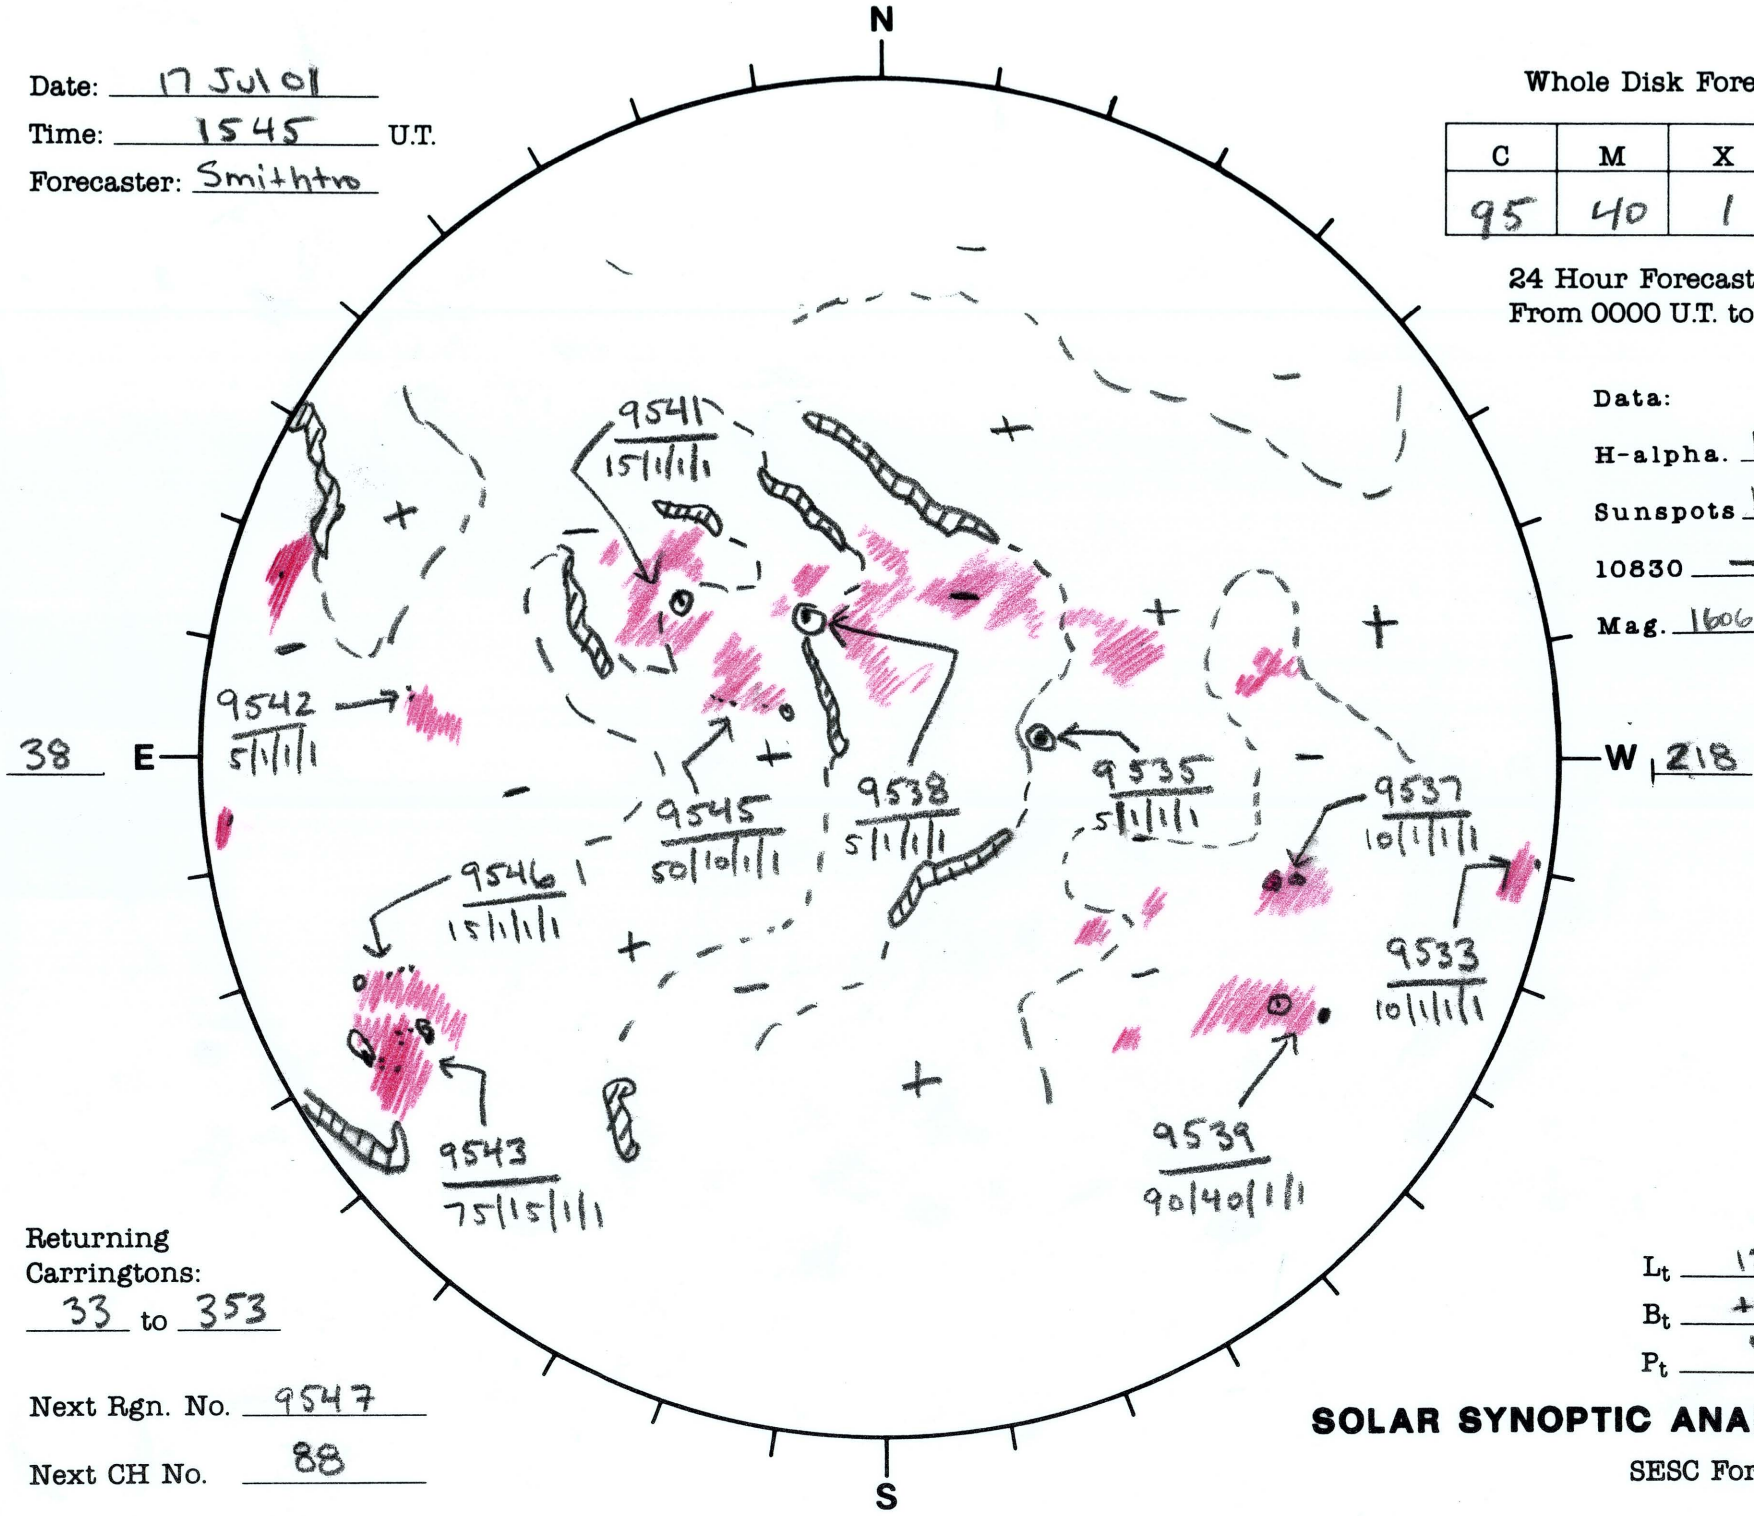

Date: 17 Jul 01
 Time: 1545 U.T.
 Forecaster: Smithtro

Whole Disk Forecast

C	M	X	P
95	40	1	1

24 Hour Forecast
 From 0000 U.T. to 0000 U.T.

Data:
 H-alpha. 1545 U.T.
 Sunspots 1635 U.T.
 10830 — U.T.
 Mag. 1606 U.T.

Returning Carringtons:
33 to 353

Next Rgn. No. 9547

Next CH No. 88

L_t 128
 B_t +4.6
 P_t 4.8

SOLAR SYNOPTIC ANALYSIS

SESC Form W18