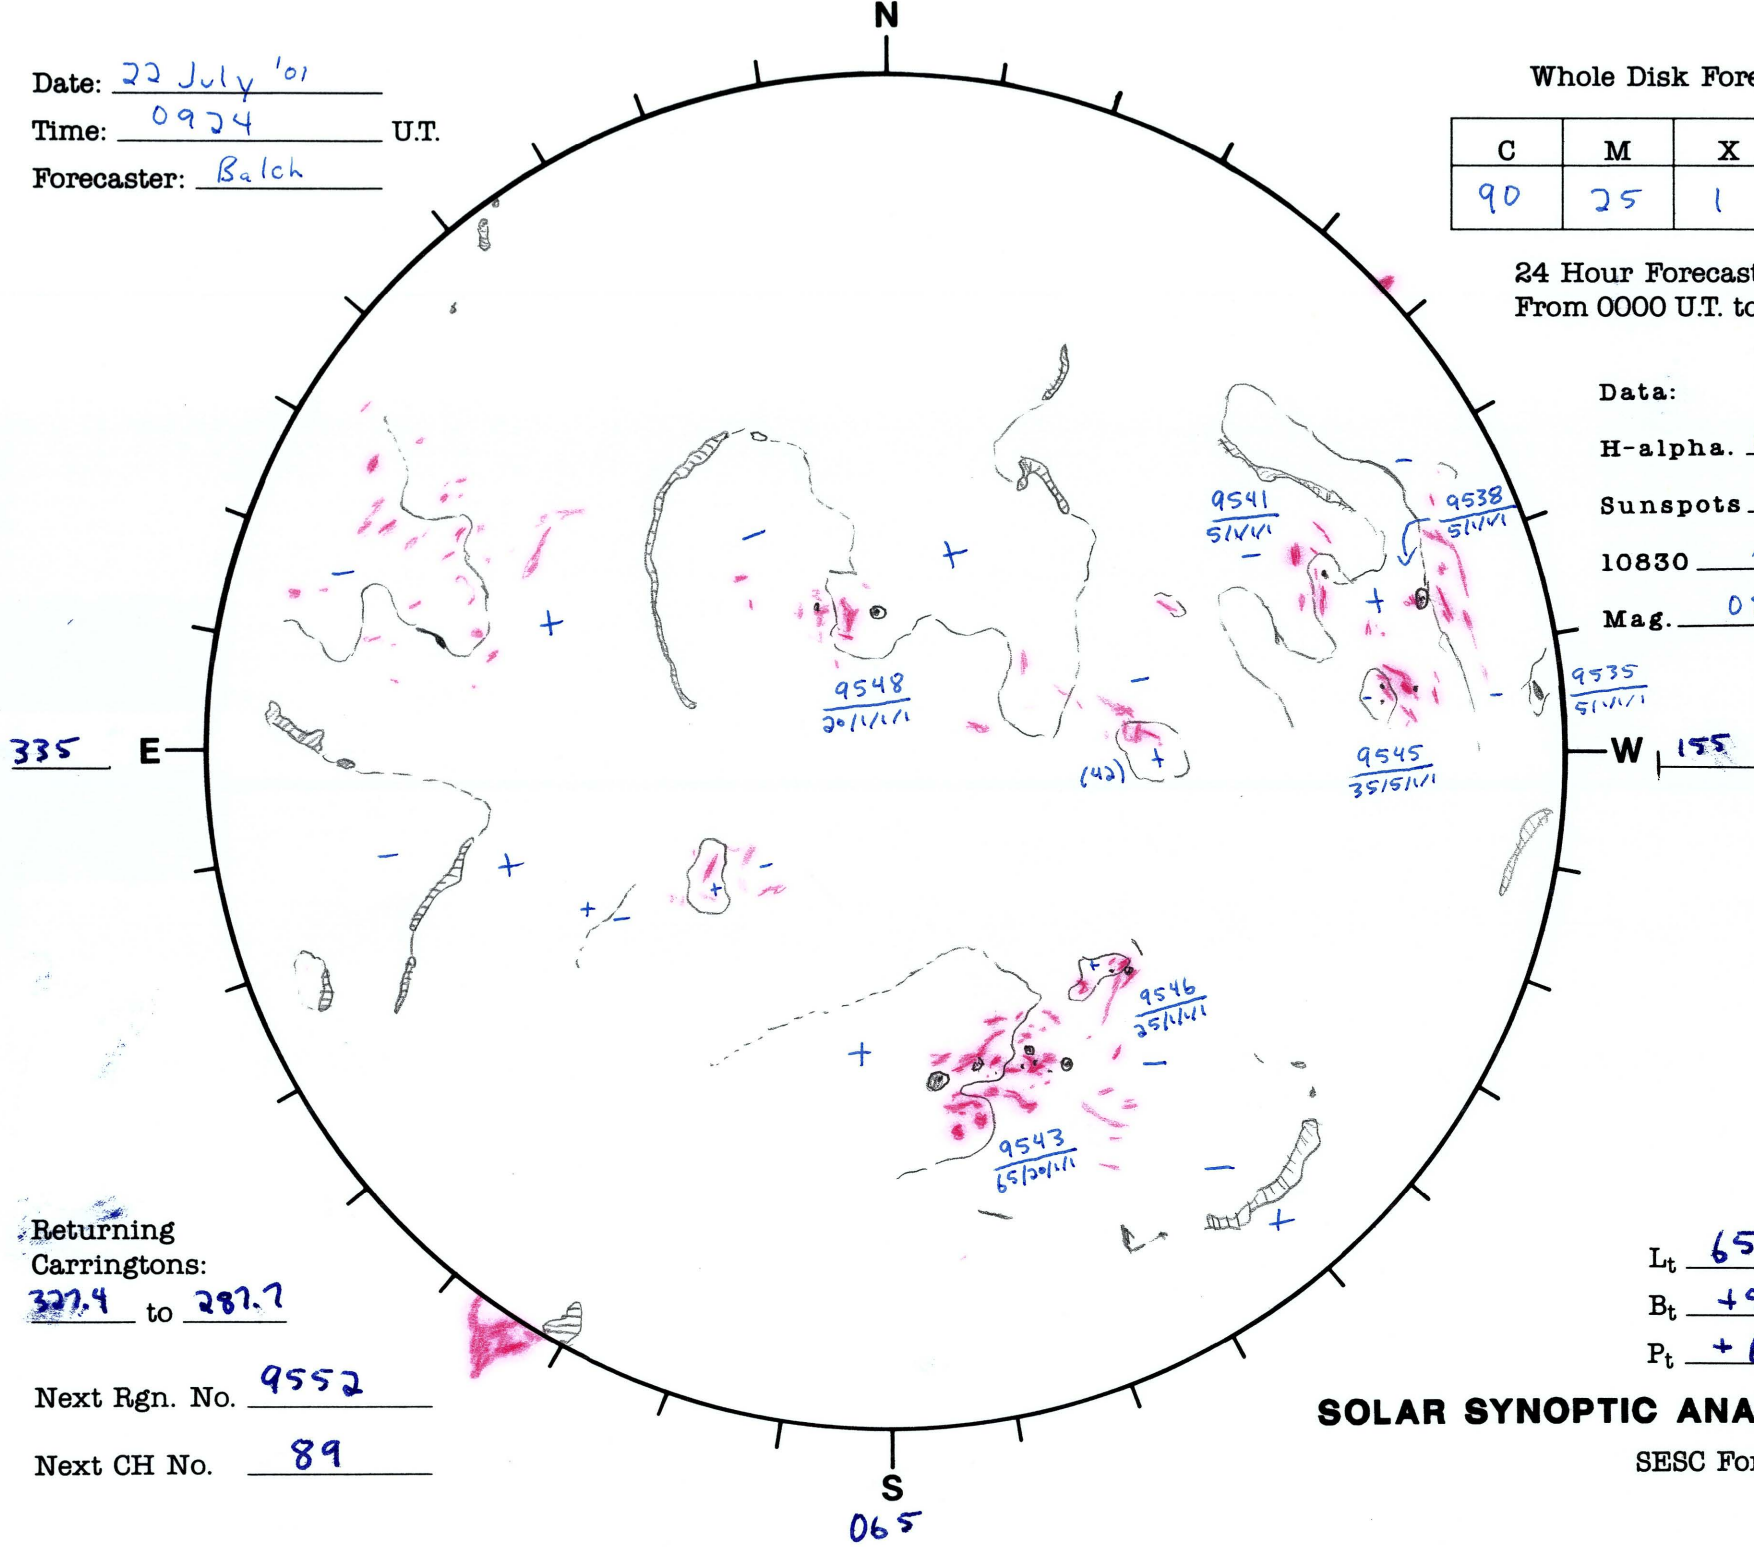

Date: 22 July '01
 Time: 0924 U.T.
 Forecaster: Balch

Whole Disk Forecast

C	M	X	P
90	25	1	1

24 Hour Forecast
 From 0000 U.T. to 0000 U.T.

Data:
 H-alpha. 0924 U.T.
 Sunspots na U.T.
 10830 na U.T.
 Mag. 0805 U.T.

Returning
 Carringtons:
327.4 to 287.7

Next Rgn. No. 9552

Next CH No. 89

L_t 65.4
 B_t +5.0
 P_t +6.9

SOLAR SYNOPTIC ANALYSIS

SESC Form W18

S
 065