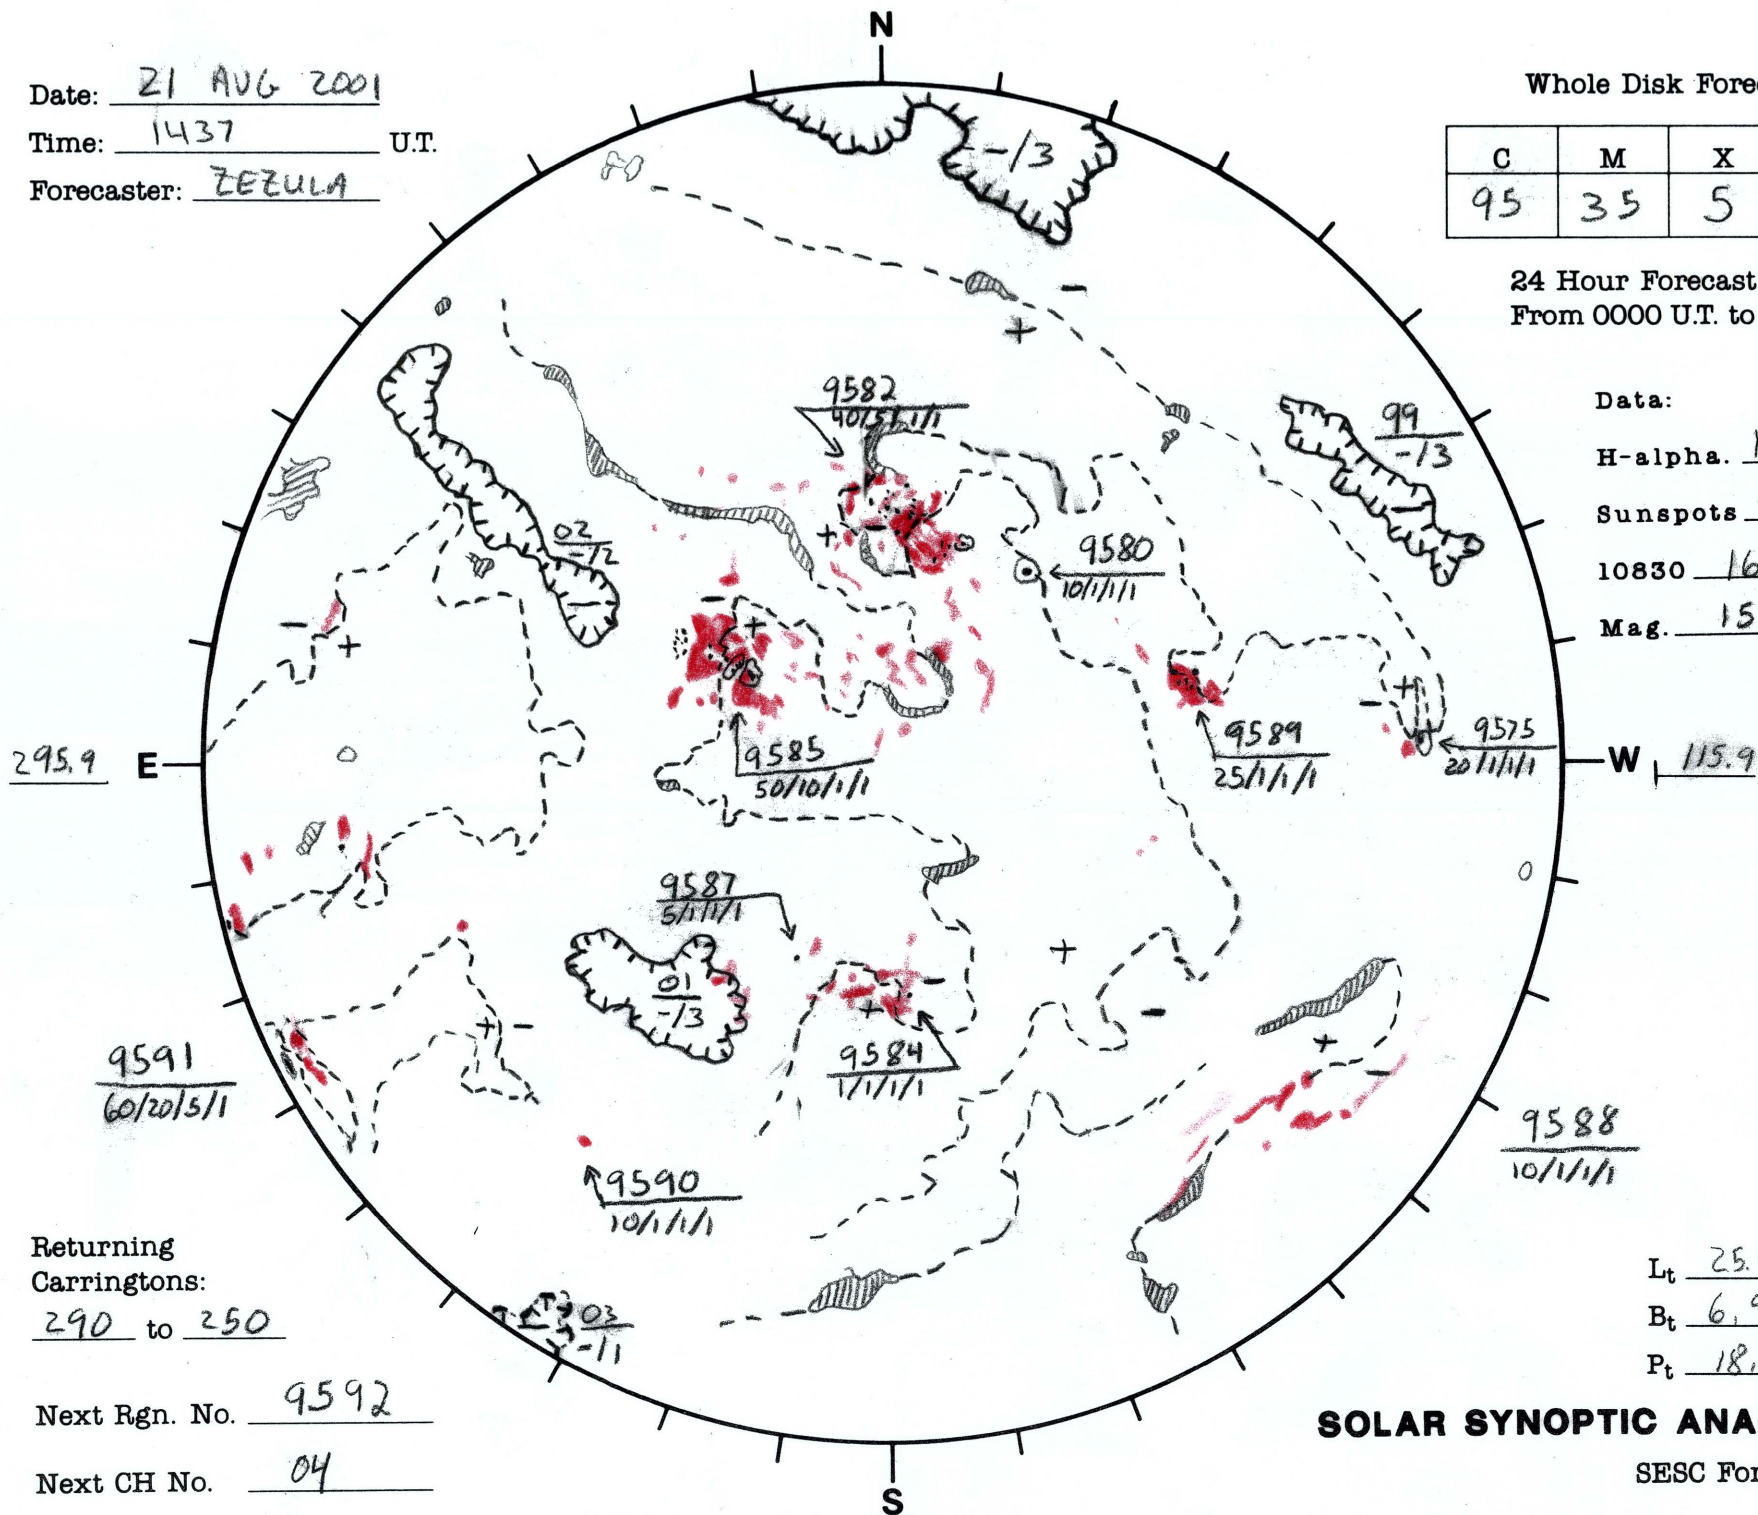

Date: 21 AUG 2001
 Time: 1437 U.T.
 Forecaster: ZEZULA

Whole Disk Forecast

C	M	X	P
95	35	5	1

24 Hour Forecast
 From 0000 U.T. to 0000 U.T.

Data:
 H-alpha. 1437 U.T.
 Sunspots 1500 U.T.
 10830 1652 U.T.
 Mag. 1540 U.T.

Returning Carringtons:
290 to 250

Next Rgn. No. 9592

Next CH No. 04

L_t 25.9
 B_t 6.9
 P_t 18.2

SOLAR SYNOPTIC ANALYSIS

SESC Form W18