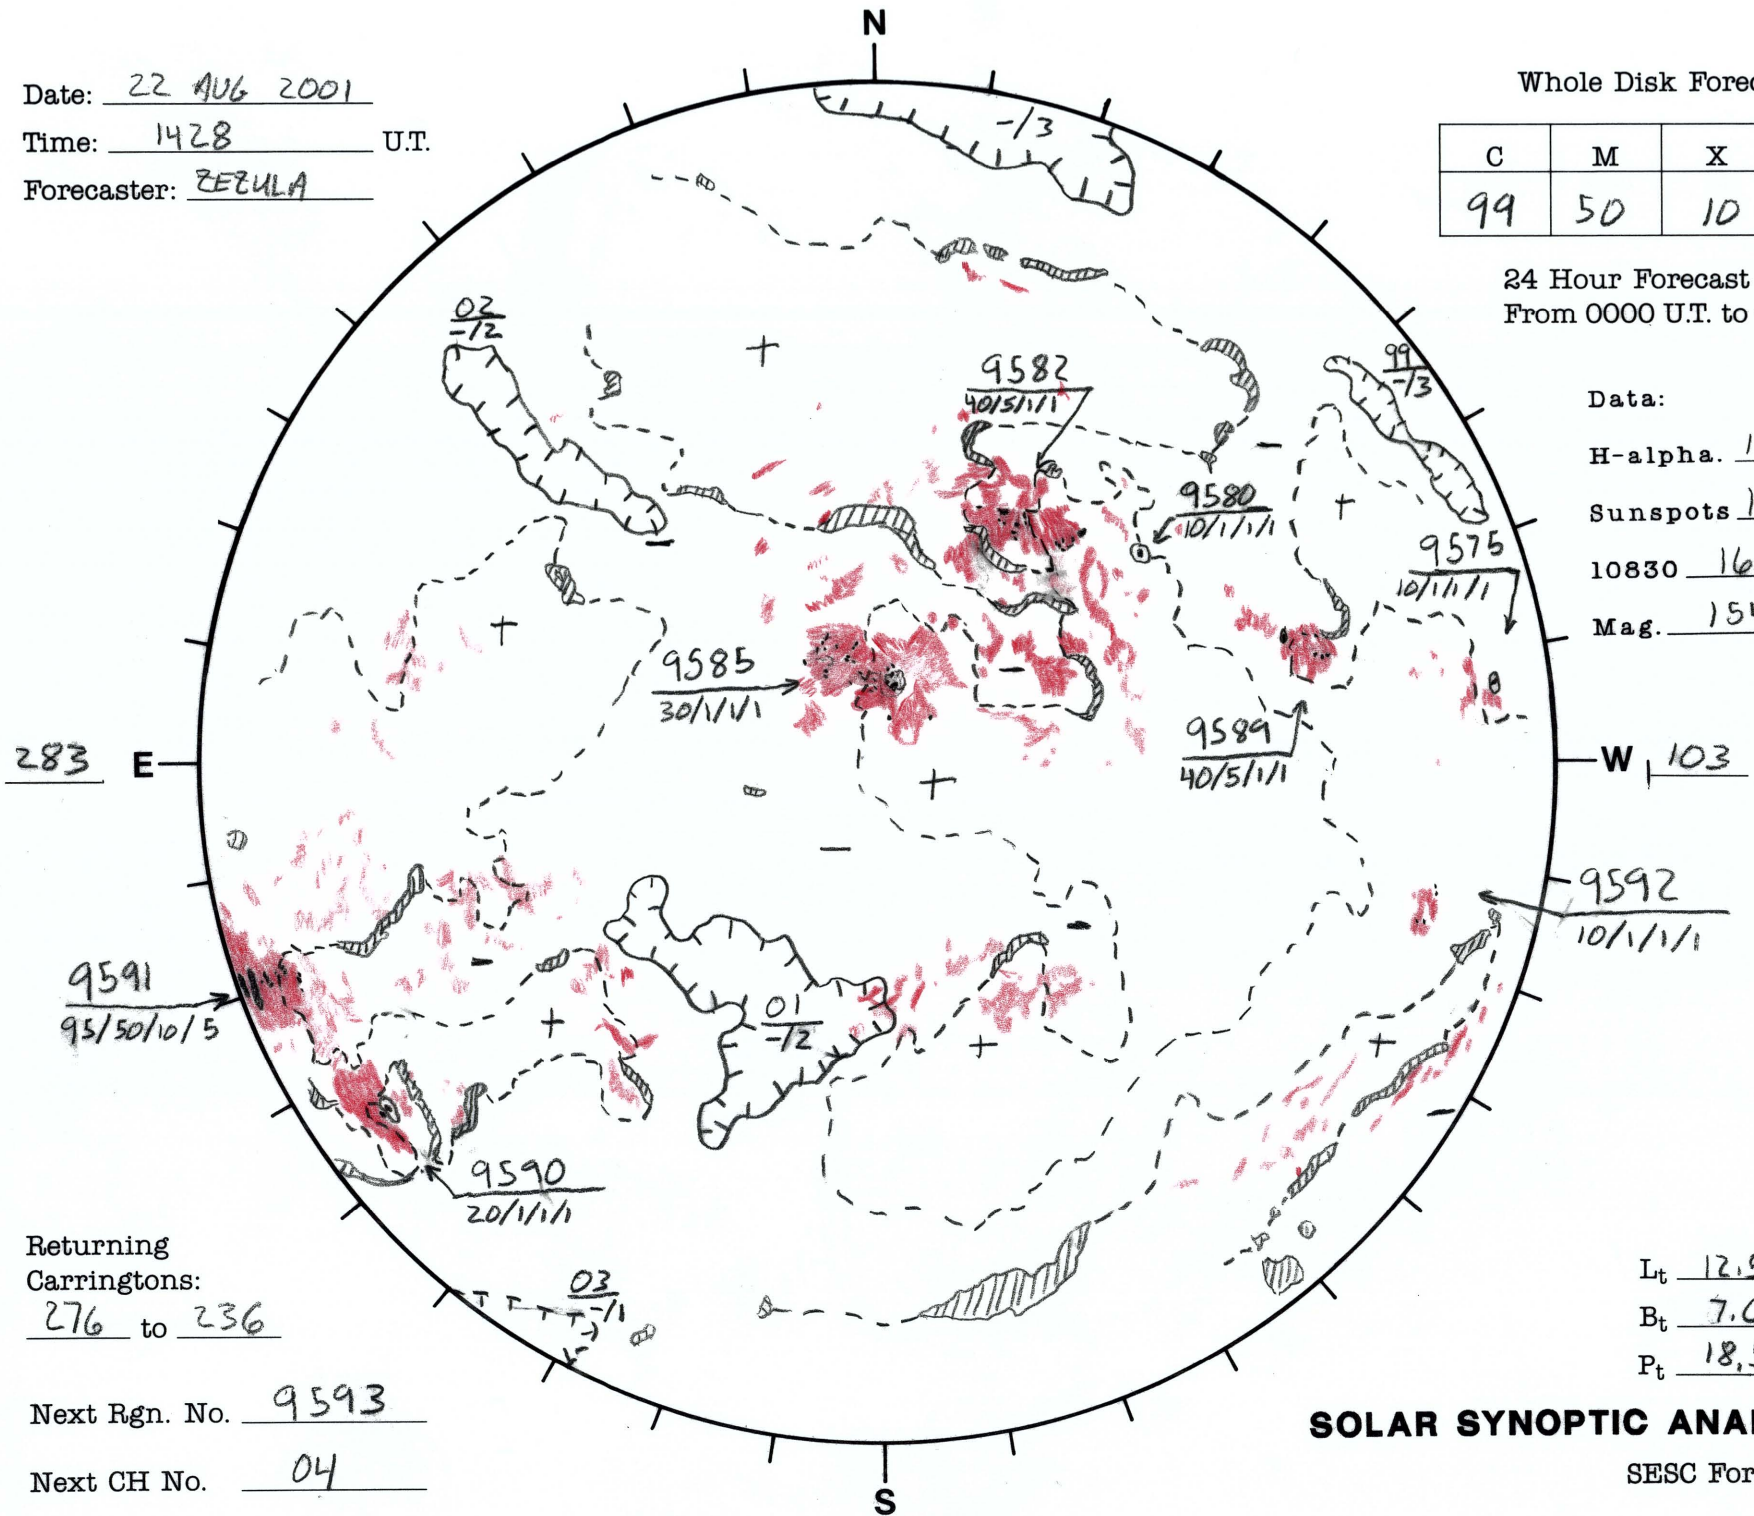

Date: 22 AUG 2001
 Time: 1428 U.T.
 Forecaster: ZEZULA

Whole Disk Forecast

C	M	X	P
99	50	10	5

24 Hour Forecast
 From 0000 U.T. to 0000 U.T.

Data:
 H-alpha. 1459 U.T.
 Sunspots 1428 U.T.
 10830 1655 U.T.
 Mag. 1545 U.T.

Returning Carringtons:
276 to 236

Next Rgn. No. 9593

Next CH No. 04

W | 103
9592
10/1/11

L_t 12.5
 B_t 7.0
 P_t 18.5

SOLAR SYNOPTIC ANALYSIS

SESC Form W18