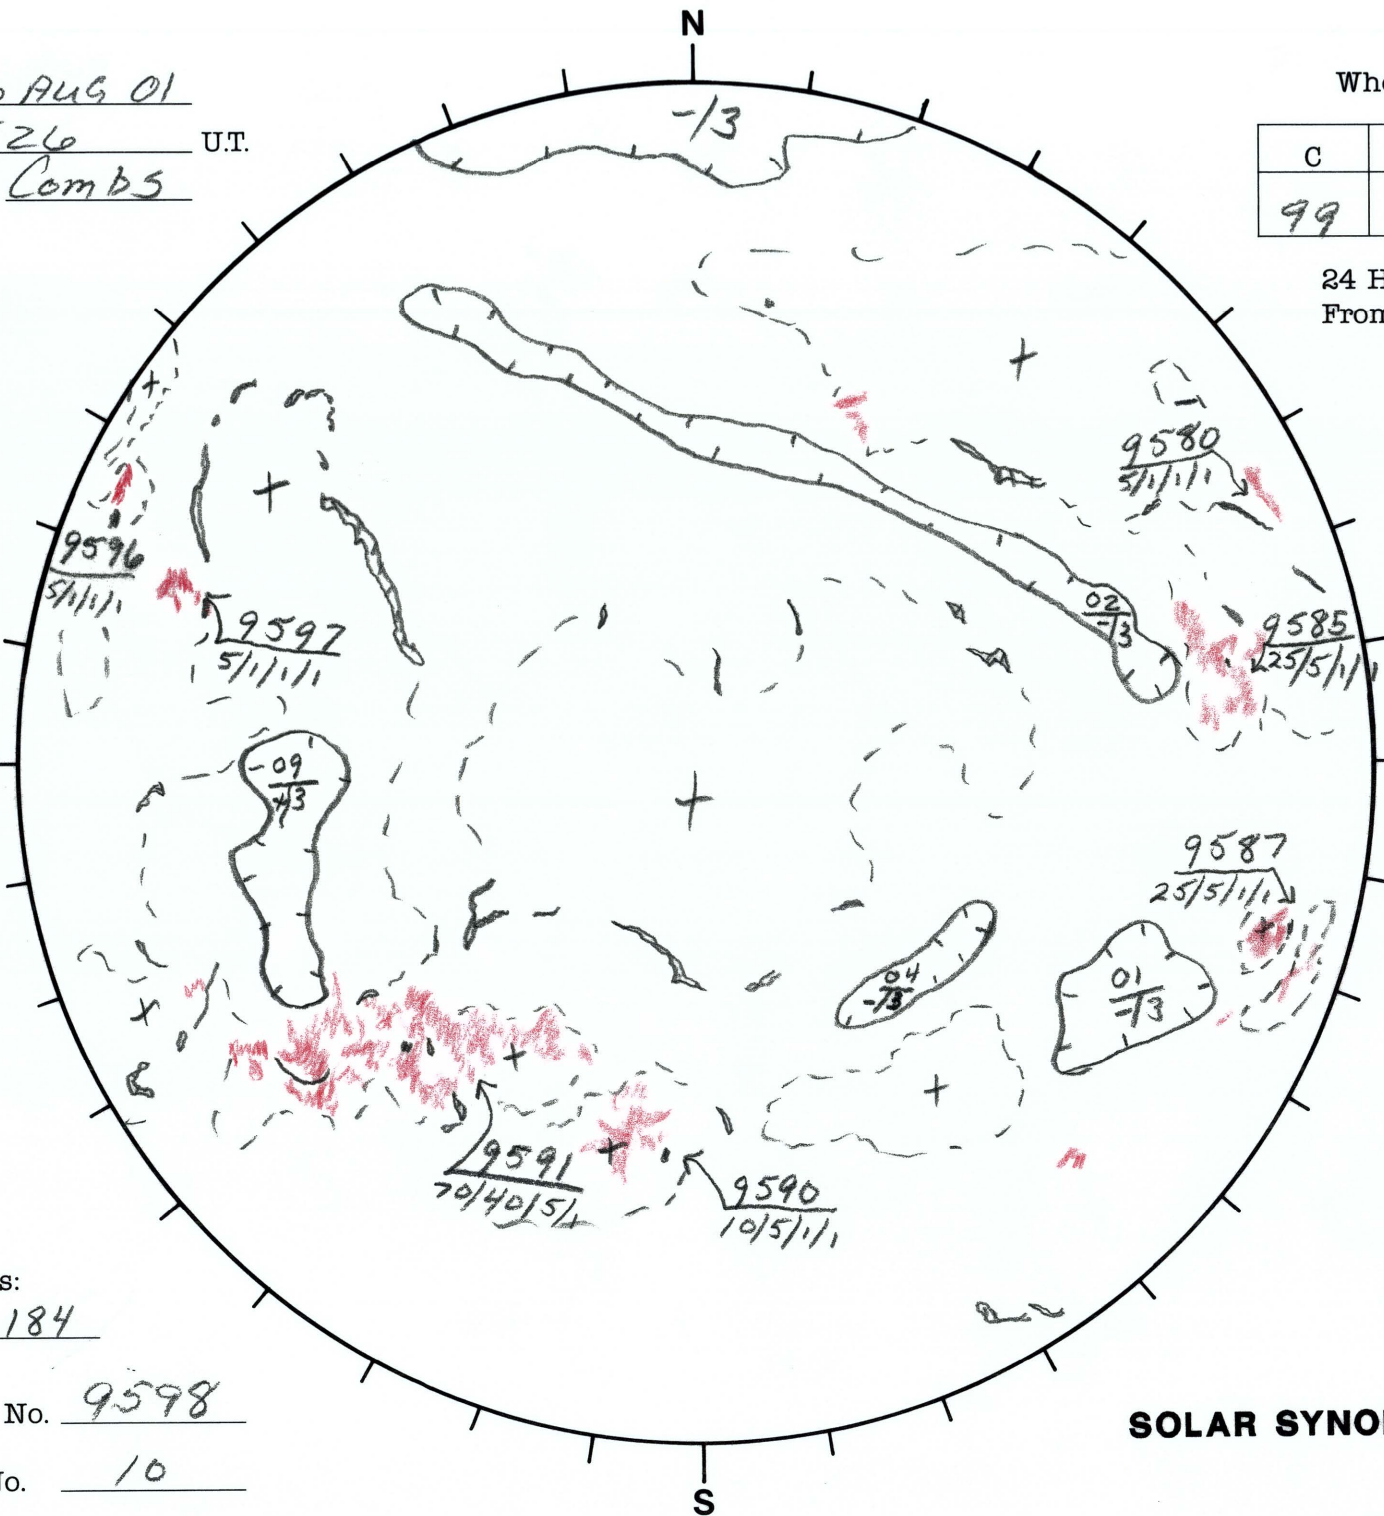

Date: 26 AUG 01
 Time: 1526 U.T.
 Forecaster: Combs

Whole Disk Forecast

C	M	X	P
99	75	10	10

24 Hour Forecast
 From 0000 U.T. to 0000 U.T.

Data:
 H-alpha. 1526 U.T.
 Sunspots 1510 U.T.
 10830 1720 U.T.
 Mag. 1613 U.T.

229 E

W 049

Returning Carringtons:
224 to 184

Next Rgn. No. 9598

Next CH No. 10

L_t 319.4
 B_t +7.1
 P_t +19.6

SOLAR SYNOPTIC ANALYSIS

SESC Form W18