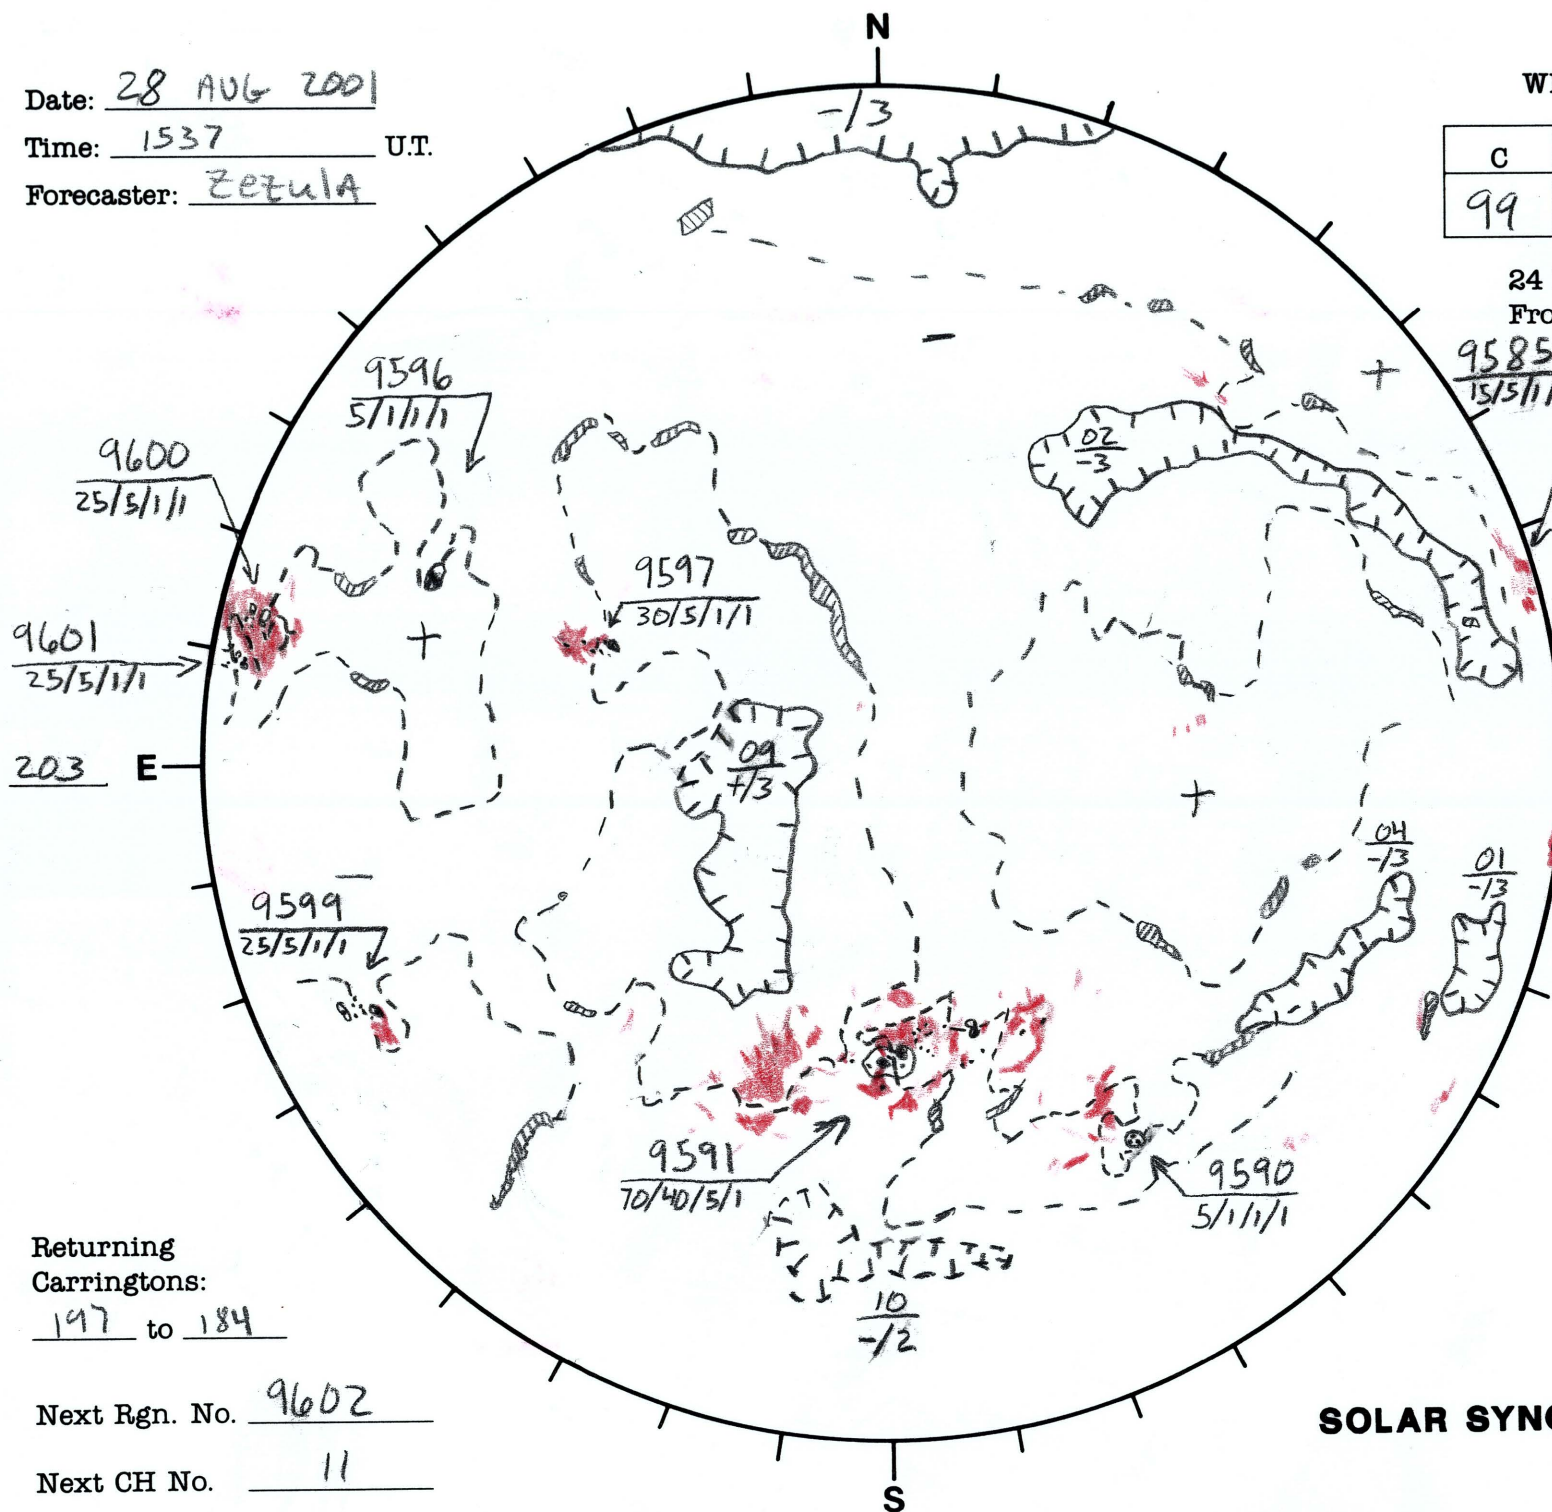

Date: 28 AUG 2001
 Time: 1537 U.T.
 Forecaster: ZETULA

Whole Disk Forecast

C	M	X	P
99	80	20	20

24 Hour Forecast
 From 0000 U.T. to 0000 U.T.

Data:
 H-alpha. 0716 U.T.
 Sunspots 1512 U.T.
 10830 1641 U.T.
 Mag. 1537 U.T.

Returning
 Carringtons:
197 to 184

Next Rgn. No. 9602

Next CH No. 11

L_t 293
 B_t 7.13
 P_t 20.2

SOLAR SYNOPTIC ANALYSIS

SESC Form W18