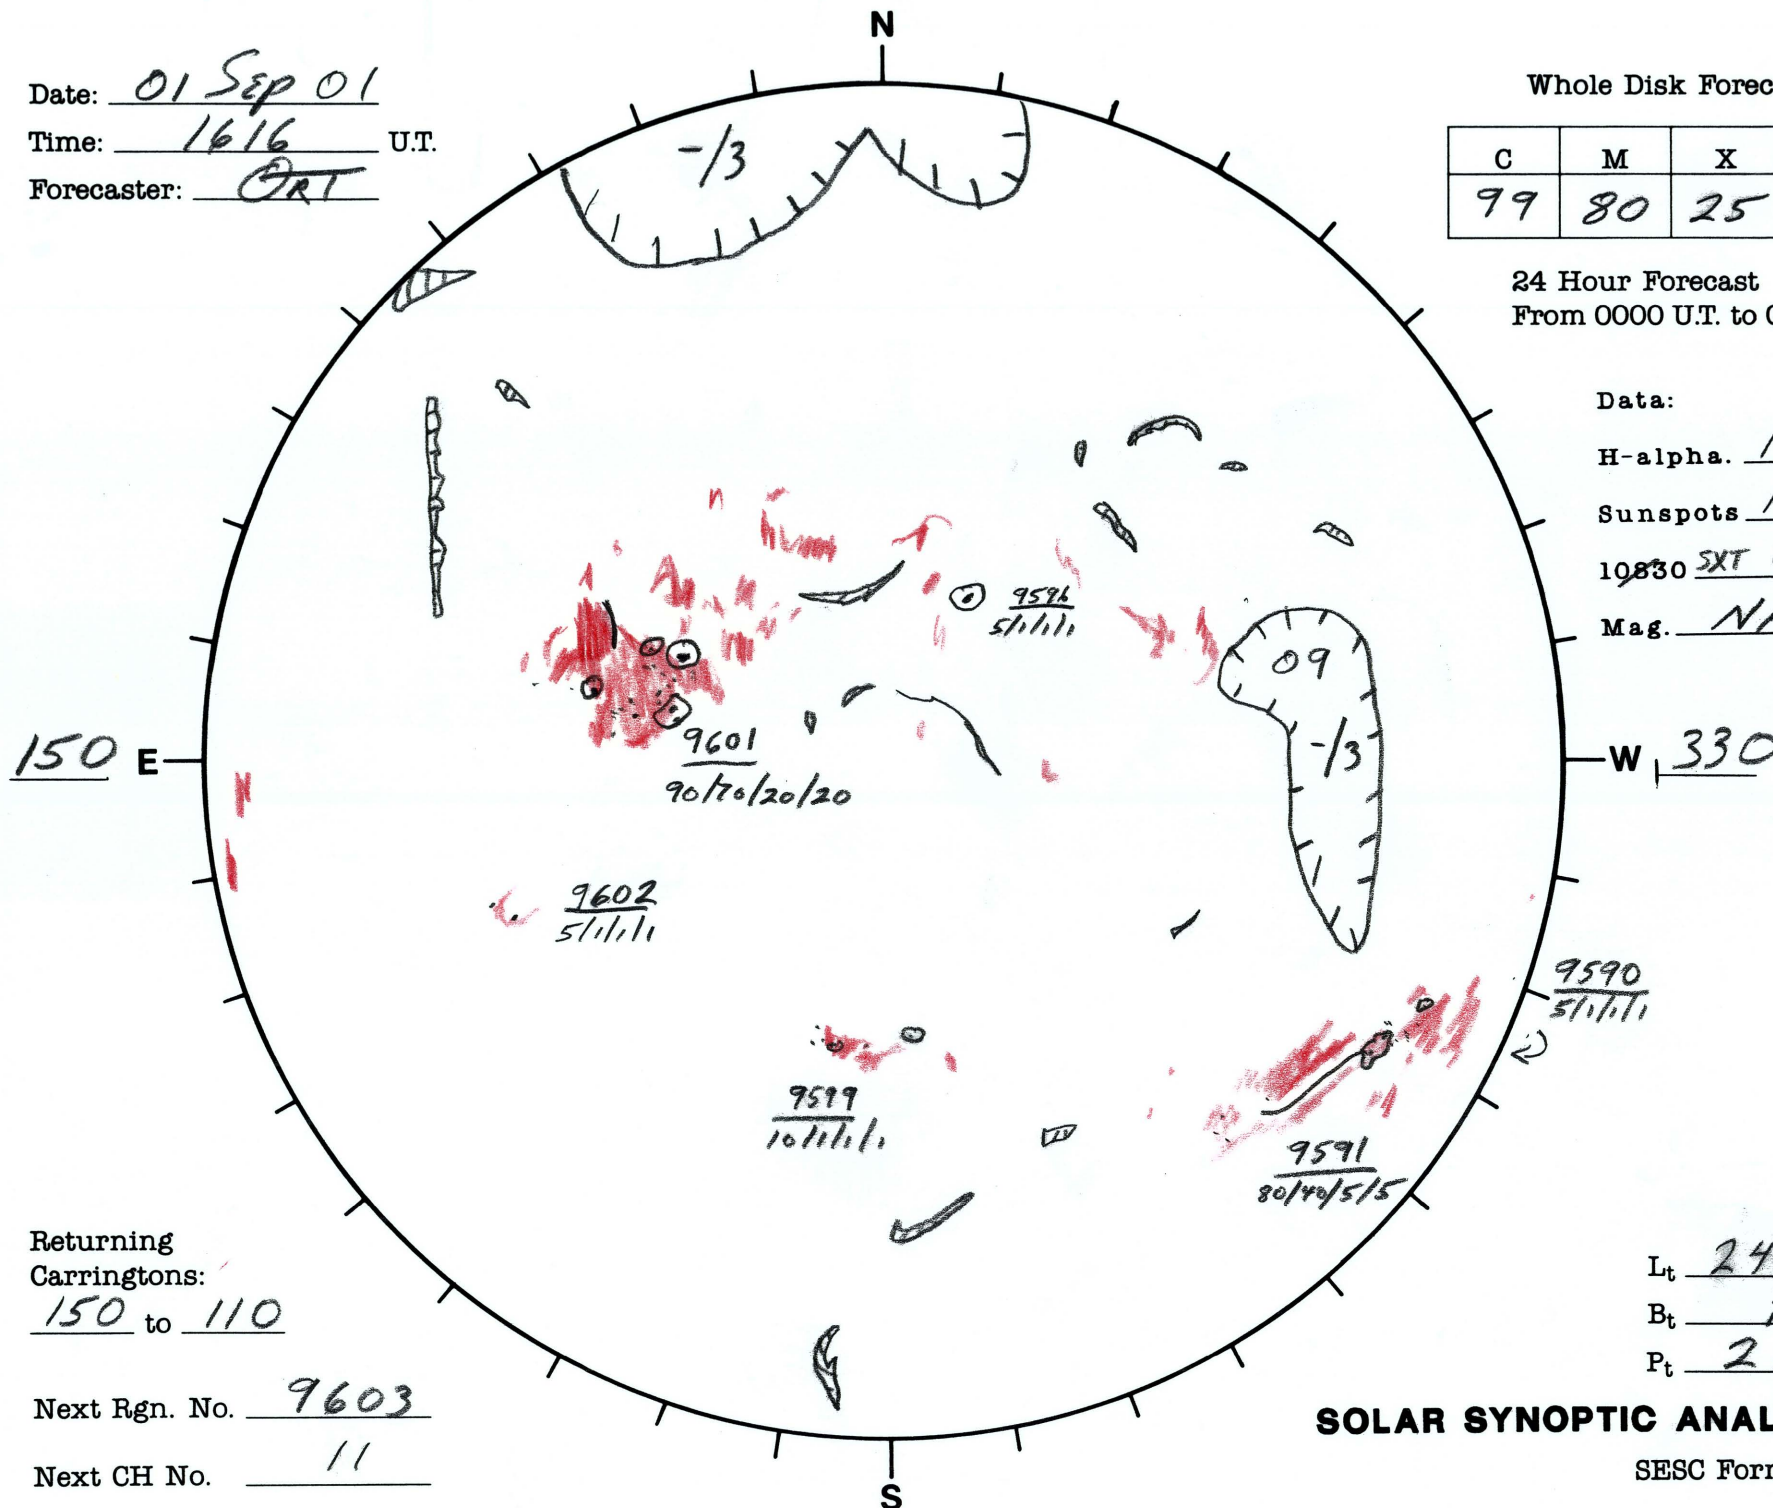

Date: 01 Sep 01
 Time: 1616 U.T.
 Forecaster: ORT

Whole Disk Forecast

C	M	X	P
99	80	25	25

24 Hour Forecast
 From 0000 U.T. to 0000 U.T.

Data:
 H-alpha. 1616 U.T.
 Sunspots 1430 U.T.
 10830 SXT 1529 U.T.
 Mag. NA U.T.

Returning Carringtons: 150 to 110

Next Rgn. No. 9603

Next CH No. 11

Lt 240.0
 Bt 7.2
 Pt 21.3

SOLAR SYNOPTIC ANALYSIS

SESC Form W18