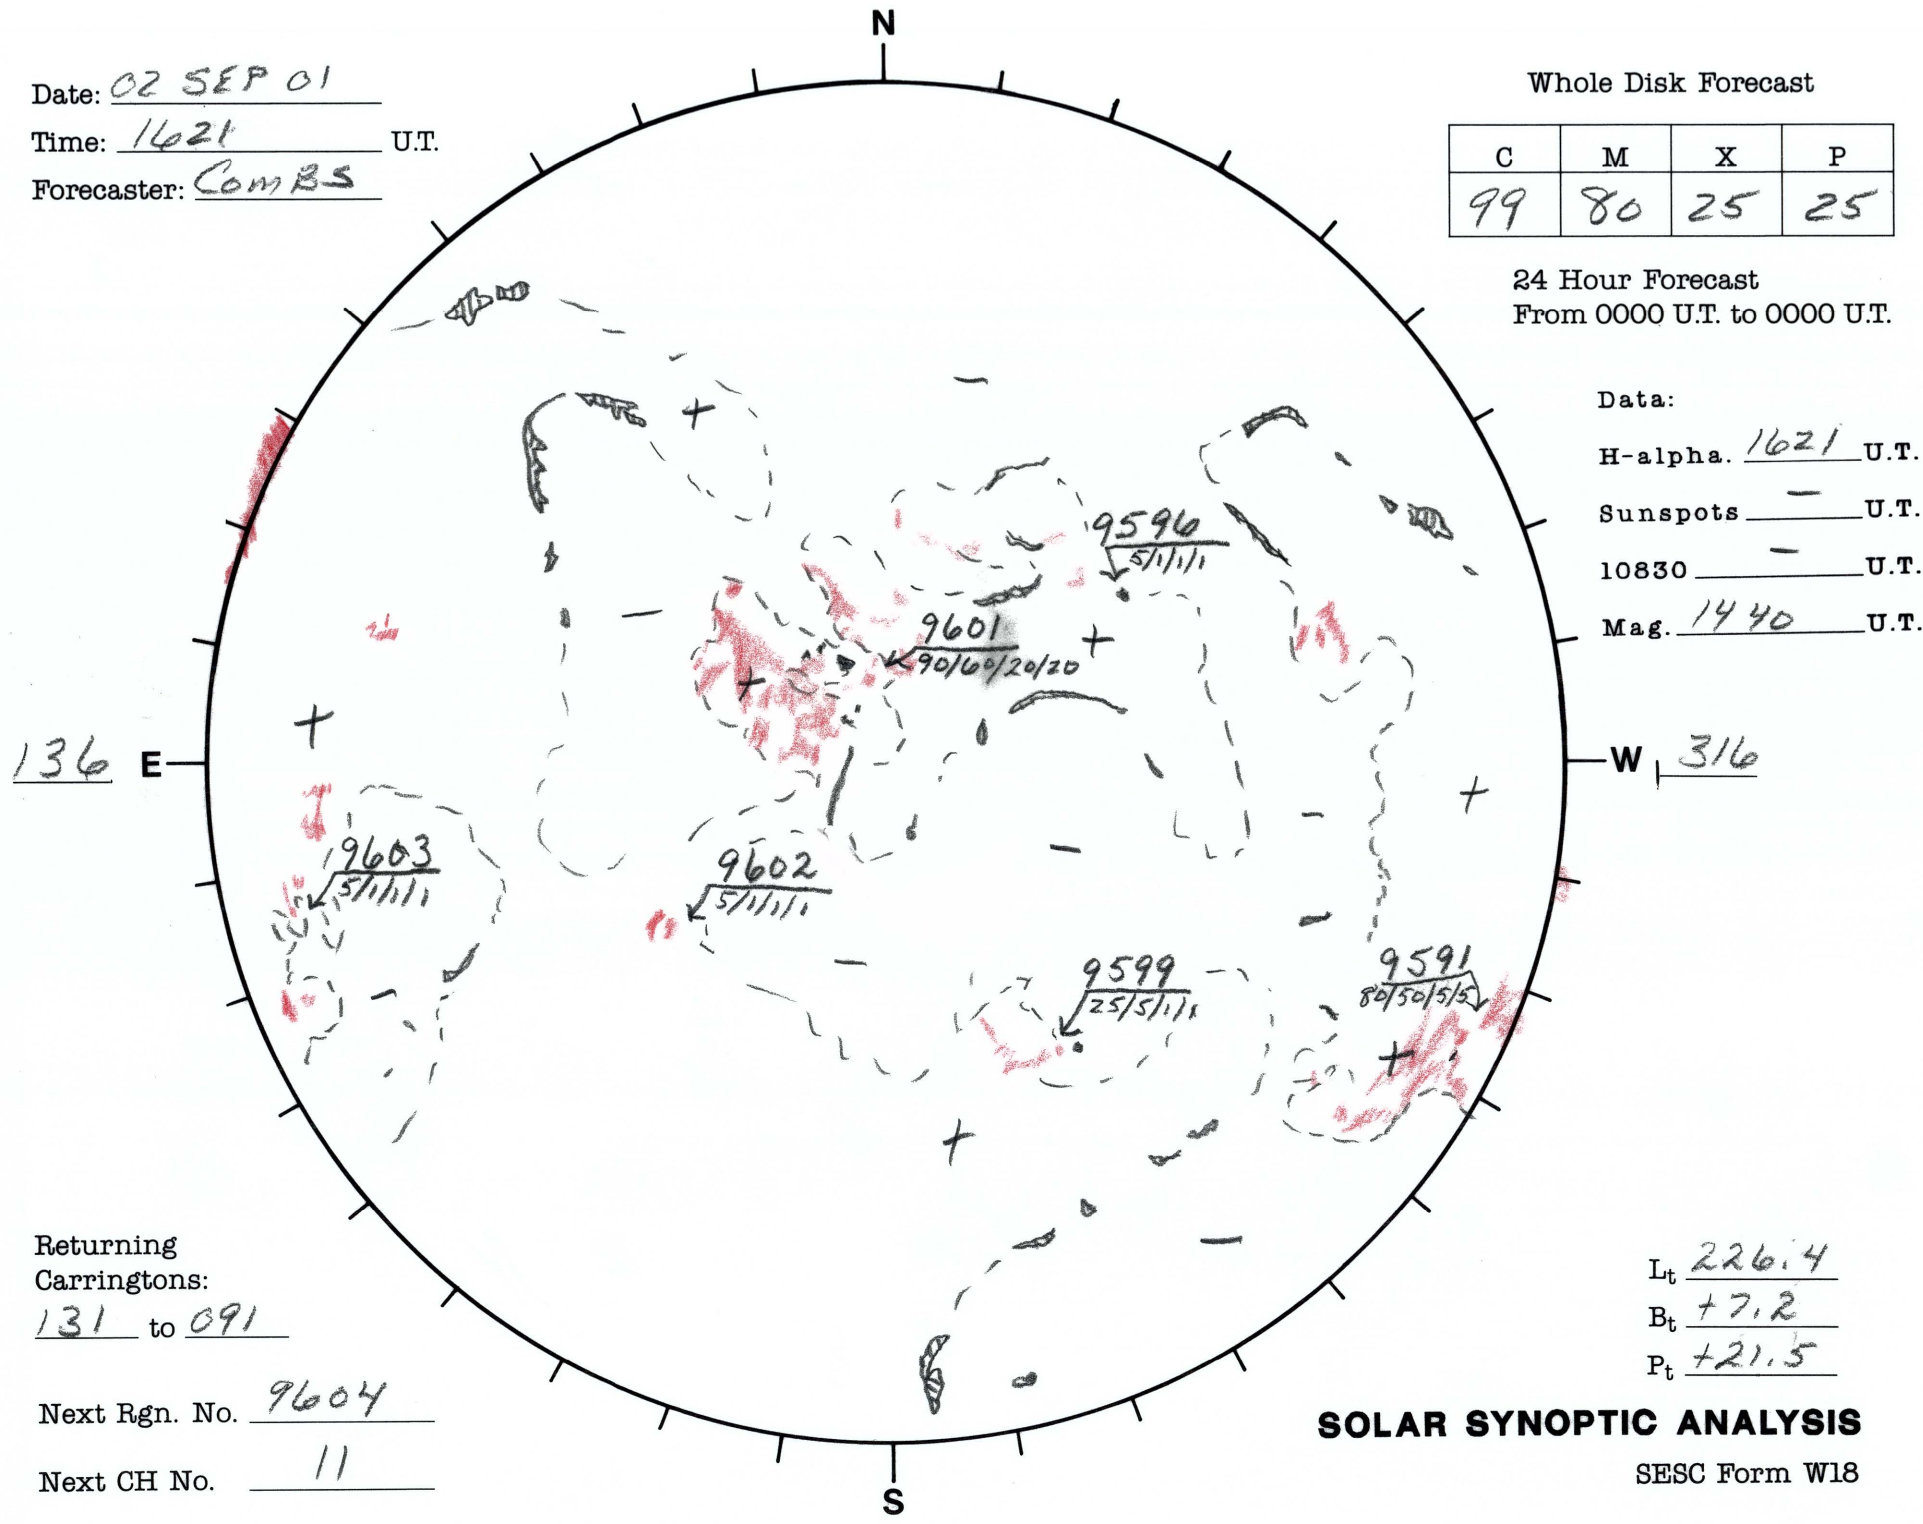

Date: 02 SEP 01
 Time: 1621 U.T.
 Forecaster: ComBS

Whole Disk Forecast

C	M	X	P
99	80	25	25

24 Hour Forecast
 From 0000 U.T. to 0000 U.T.

Data:
 H-alpha. 1621 U.T.
 Sunspots — U.T.
 10830 — U.T.
 Mag. 1440 U.T.

Returning
 Carringtons:
131 to 091

Next Rgn. No. 9604
 Next CH No. 11

L_t 226.4
 B_t +7.2
 P_t +21.5

SOLAR SYNOPTIC ANALYSIS