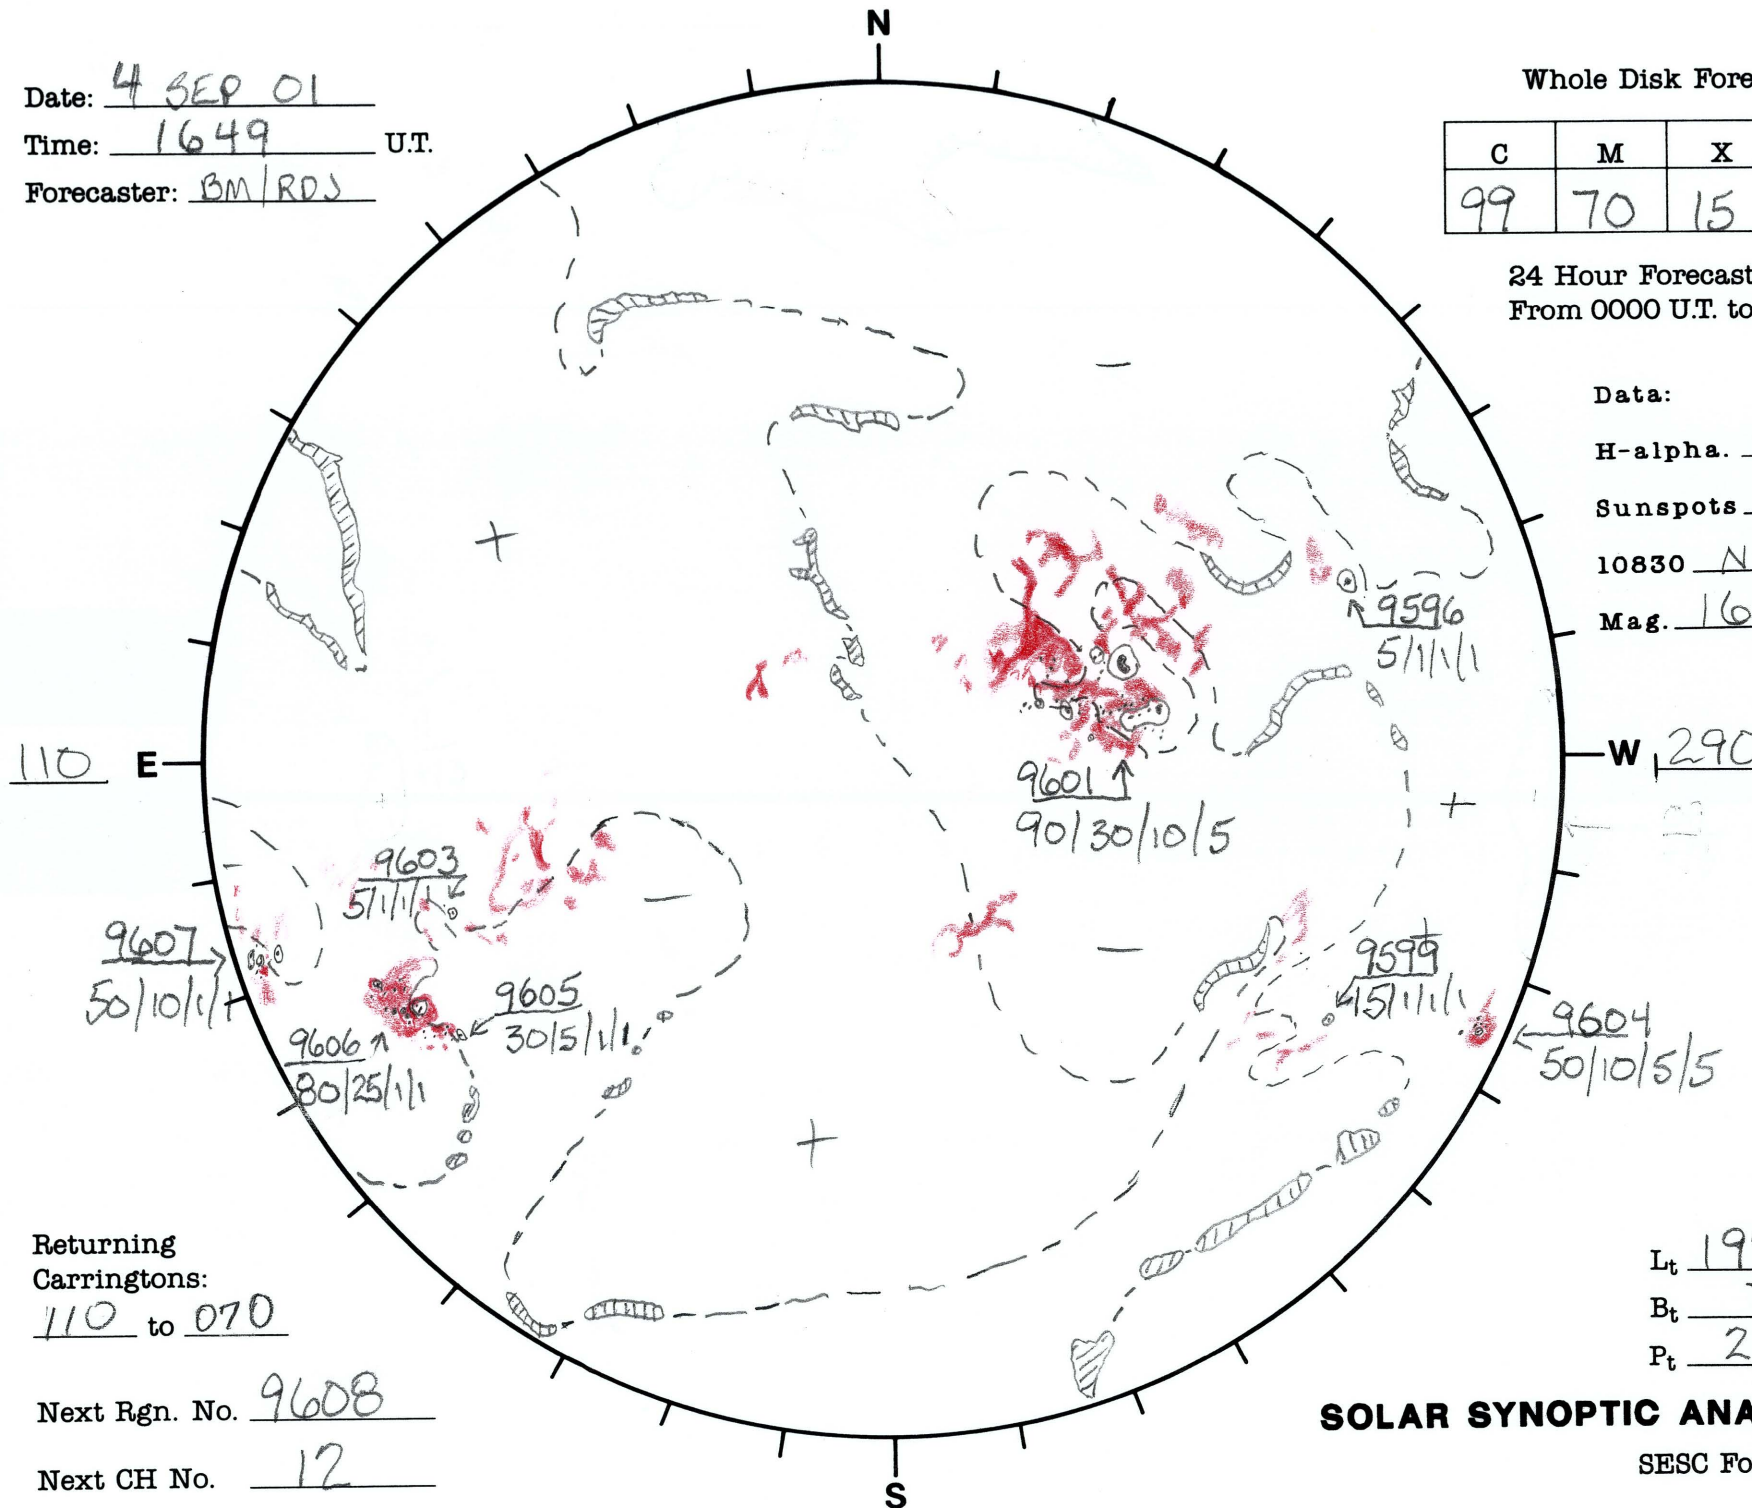

Date: 4 SEP 01
 Time: 1649 U.T.
 Forecaster: BM/RDS

Whole Disk Forecast

C	M	X	P
99	70	15	15

24 Hour Forecast
 From 0000 U.T. to 0000 U.T.

Data:
 H-alpha. 1649 U.T.
 Sunspots 1510 U.T.
 10830 N/A U.T.
 Mag. 1605 U.T.

Returning Carringtons:
110 to 070

Next Rgn. No. 9608

Next CH No. 12

Lt 199.73
 Bt 7.24
 Pt 21.98

SOLAR SYNOPTIC ANALYSIS

SESC Form W18