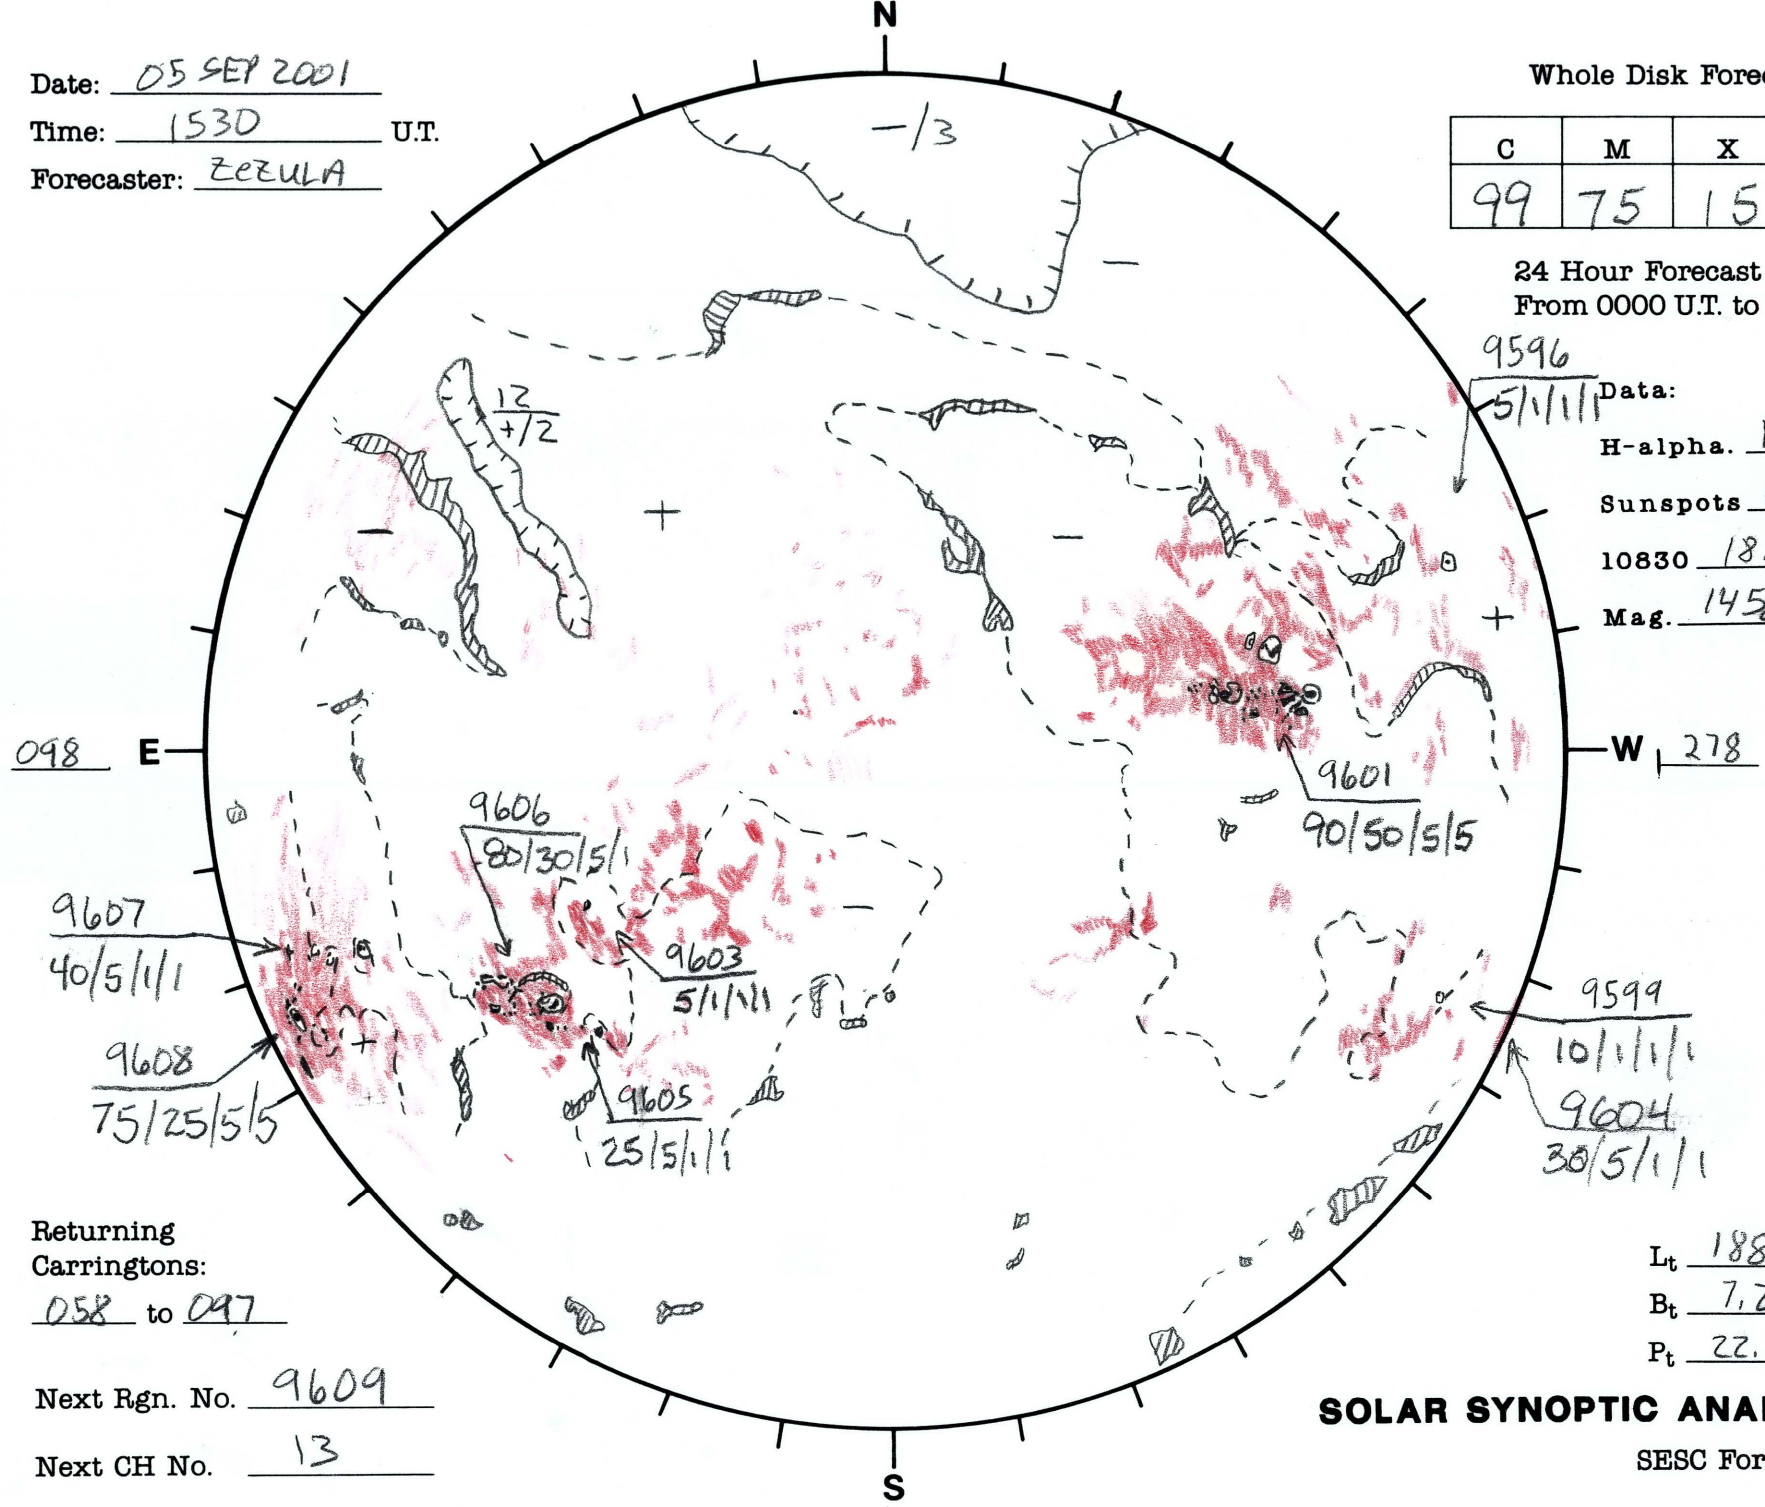

Date: 05 SEP 2001  
 Time: 1530 U.T.  
 Forecaster: ZEZULA

Whole Disk Forecast

C	M	X	P
99	75	15	10

24 Hour Forecast  
 From 0000 U.T. to 0000 U.T.

9596  
 5/1/1/1 Data:  
 H-alpha. 1630 U.T.  
 Sunspots 1530 U.T.  
 10830 1822 U.T.  
 Mag. 1458 U.T.

Returning Carringtons:  
058 to 097

Next Rgn. No. 9609  
 Next CH No. 13

W 278

9599  
 10/1/1/1  
 9604  
 30/5/1/1

Lt 188  
 Bt 7.2  
 Pt 22.1

**SOLAR SYNOPTIC ANALYSIS**