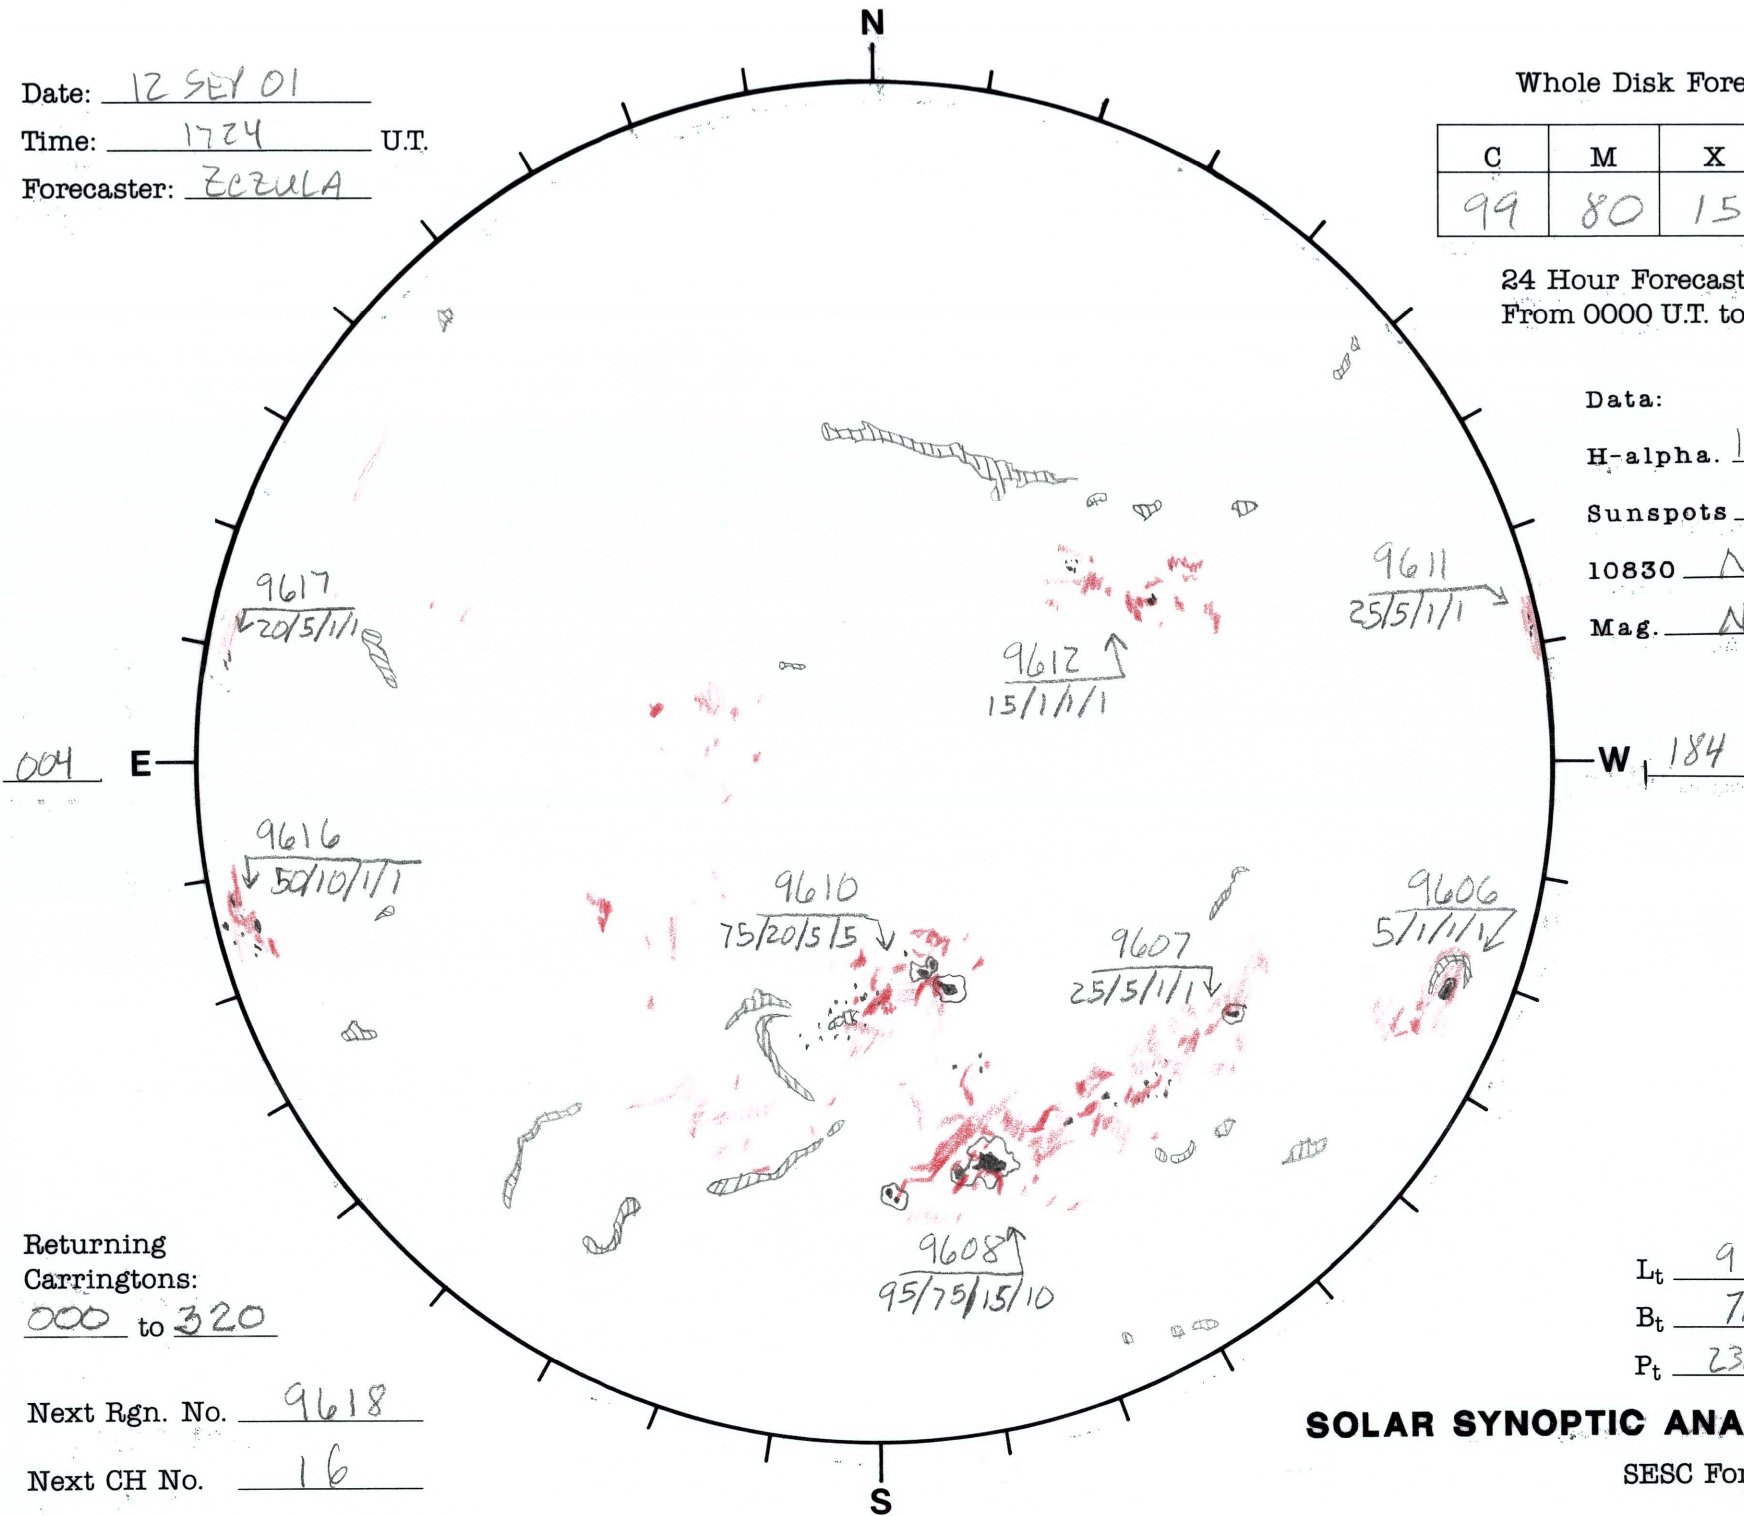

Date: 12 SEP 01
 Time: 1724 U.T.
 Forecaster: ECZULA

Whole Disk Forecast

C	M	X	P
99	80	15	10

24 Hour Forecast
 From 0000 U.T. to 0000 U.T.

Data:
 H-alpha. 1724 U.T.
 Sunspots 1500 U.T.
 10830 N/A U.T.
 Mag. N/A U.T.

Returning Carringtons:
000 to 320

Next Rgn. No. 9618

Next CH No. 16

L_t 94
 B_t 7.2
 P_t 23.7

SOLAR SYNOPTIC ANALYSIS

SESC Form W18