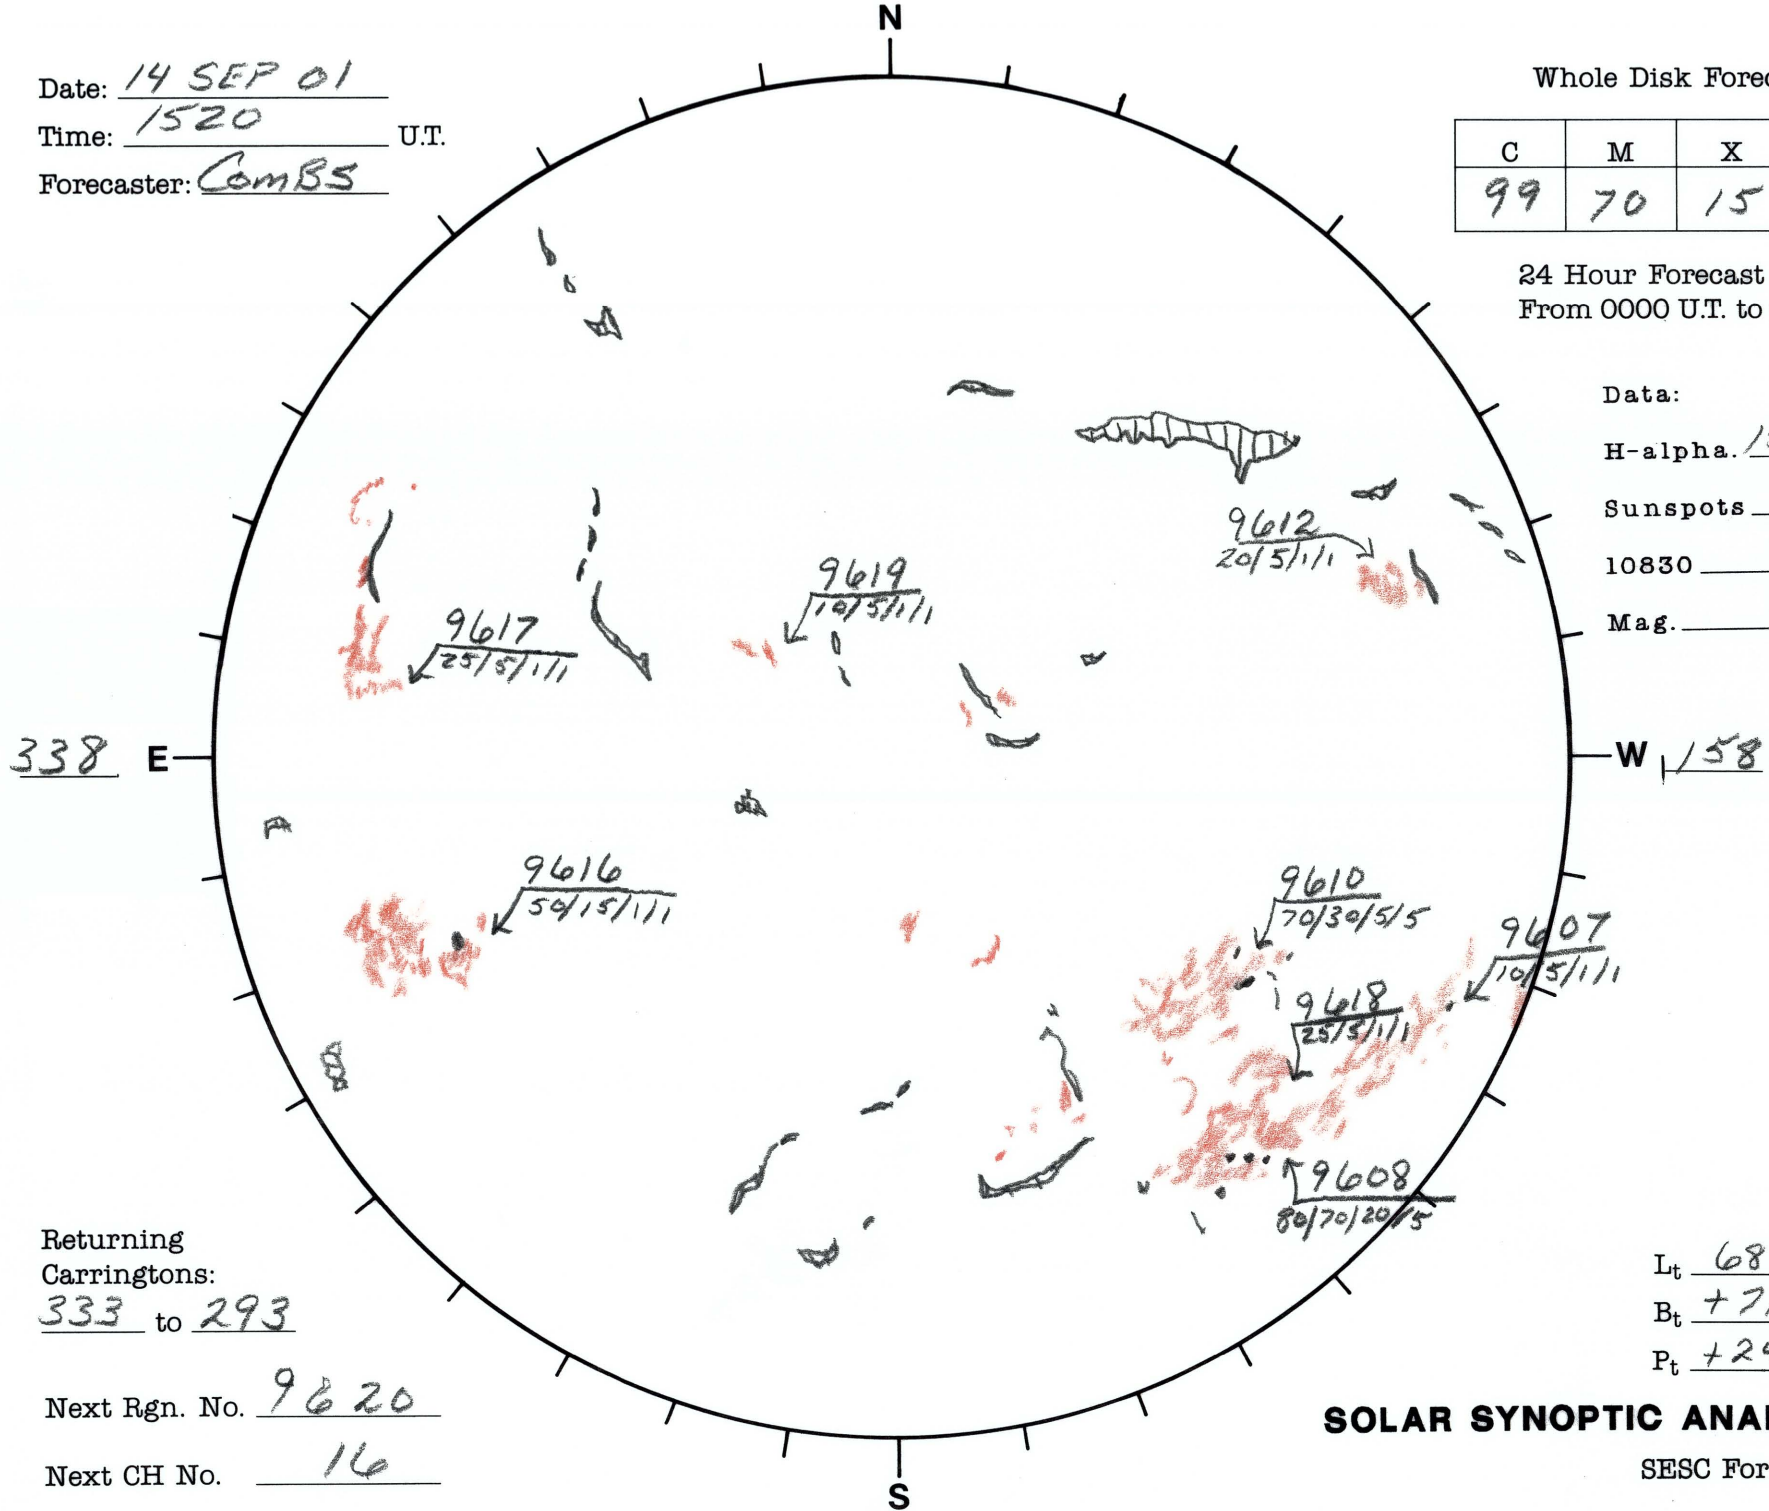

Date: 14 SEP 01
 Time: 1520 U.T.
 Forecaster: COMBS

Whole Disk Forecast

C	M	X	P
99	70	15	10

24 Hour Forecast
 From 0000 U.T. to 0000 U.T.

Data:
 H-alpha. 1520 U.T.
 Sunspots — U.T.
 10830 — U.T.
 Mag. — U.T.

Returning Carringtons:
333 to 293

Next Rgn. No. 9620

Next CH No. 16

L_t 68.5
 B_t +7.2
 P_t +24.0

SOLAR SYNOPTIC ANALYSIS

SESC Form W18