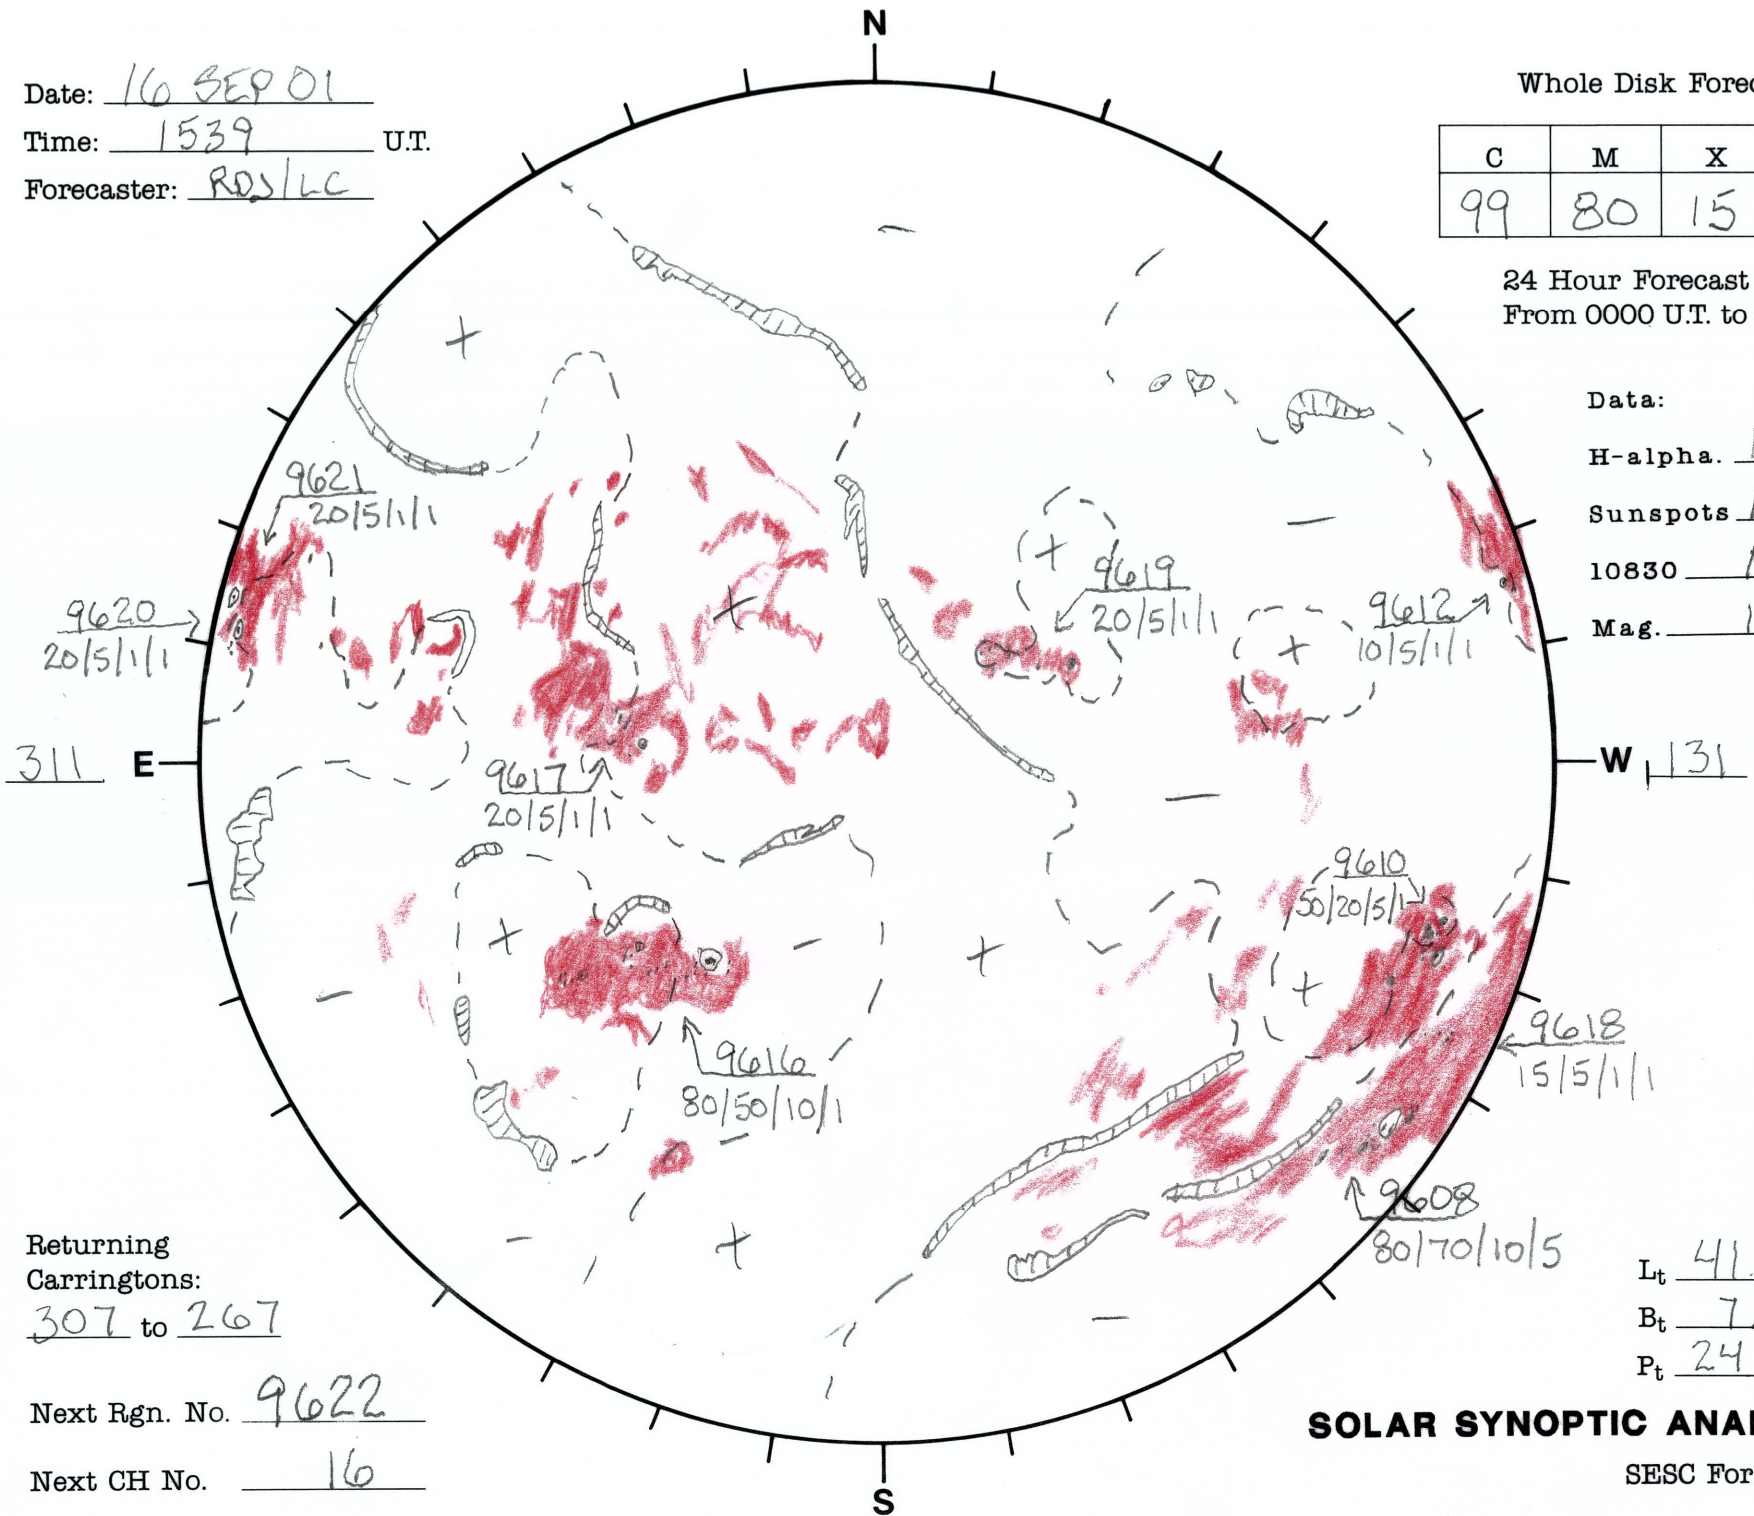

Date: 16 SEP 01
 Time: 1539 U.T.
 Forecaster: RDS/LC

Whole Disk Forecast

C	M	X	P
99	80	15	10

24 Hour Forecast
 From 0000 U.T. to 0000 U.T.

Data:
 H-alpha. 1539 U.T.
 Sunspots 1459 U.T.
 10830 N/A U.T.
 Mag. 1438 U.T.

Returning Carringtons:
307 to 267

Next Rgn. No. 9622

Next CH No. 16

L_t 41.9
 B_t 7.1
 P_t 24.3

SOLAR SYNOPTIC ANALYSIS

SESC Form W18