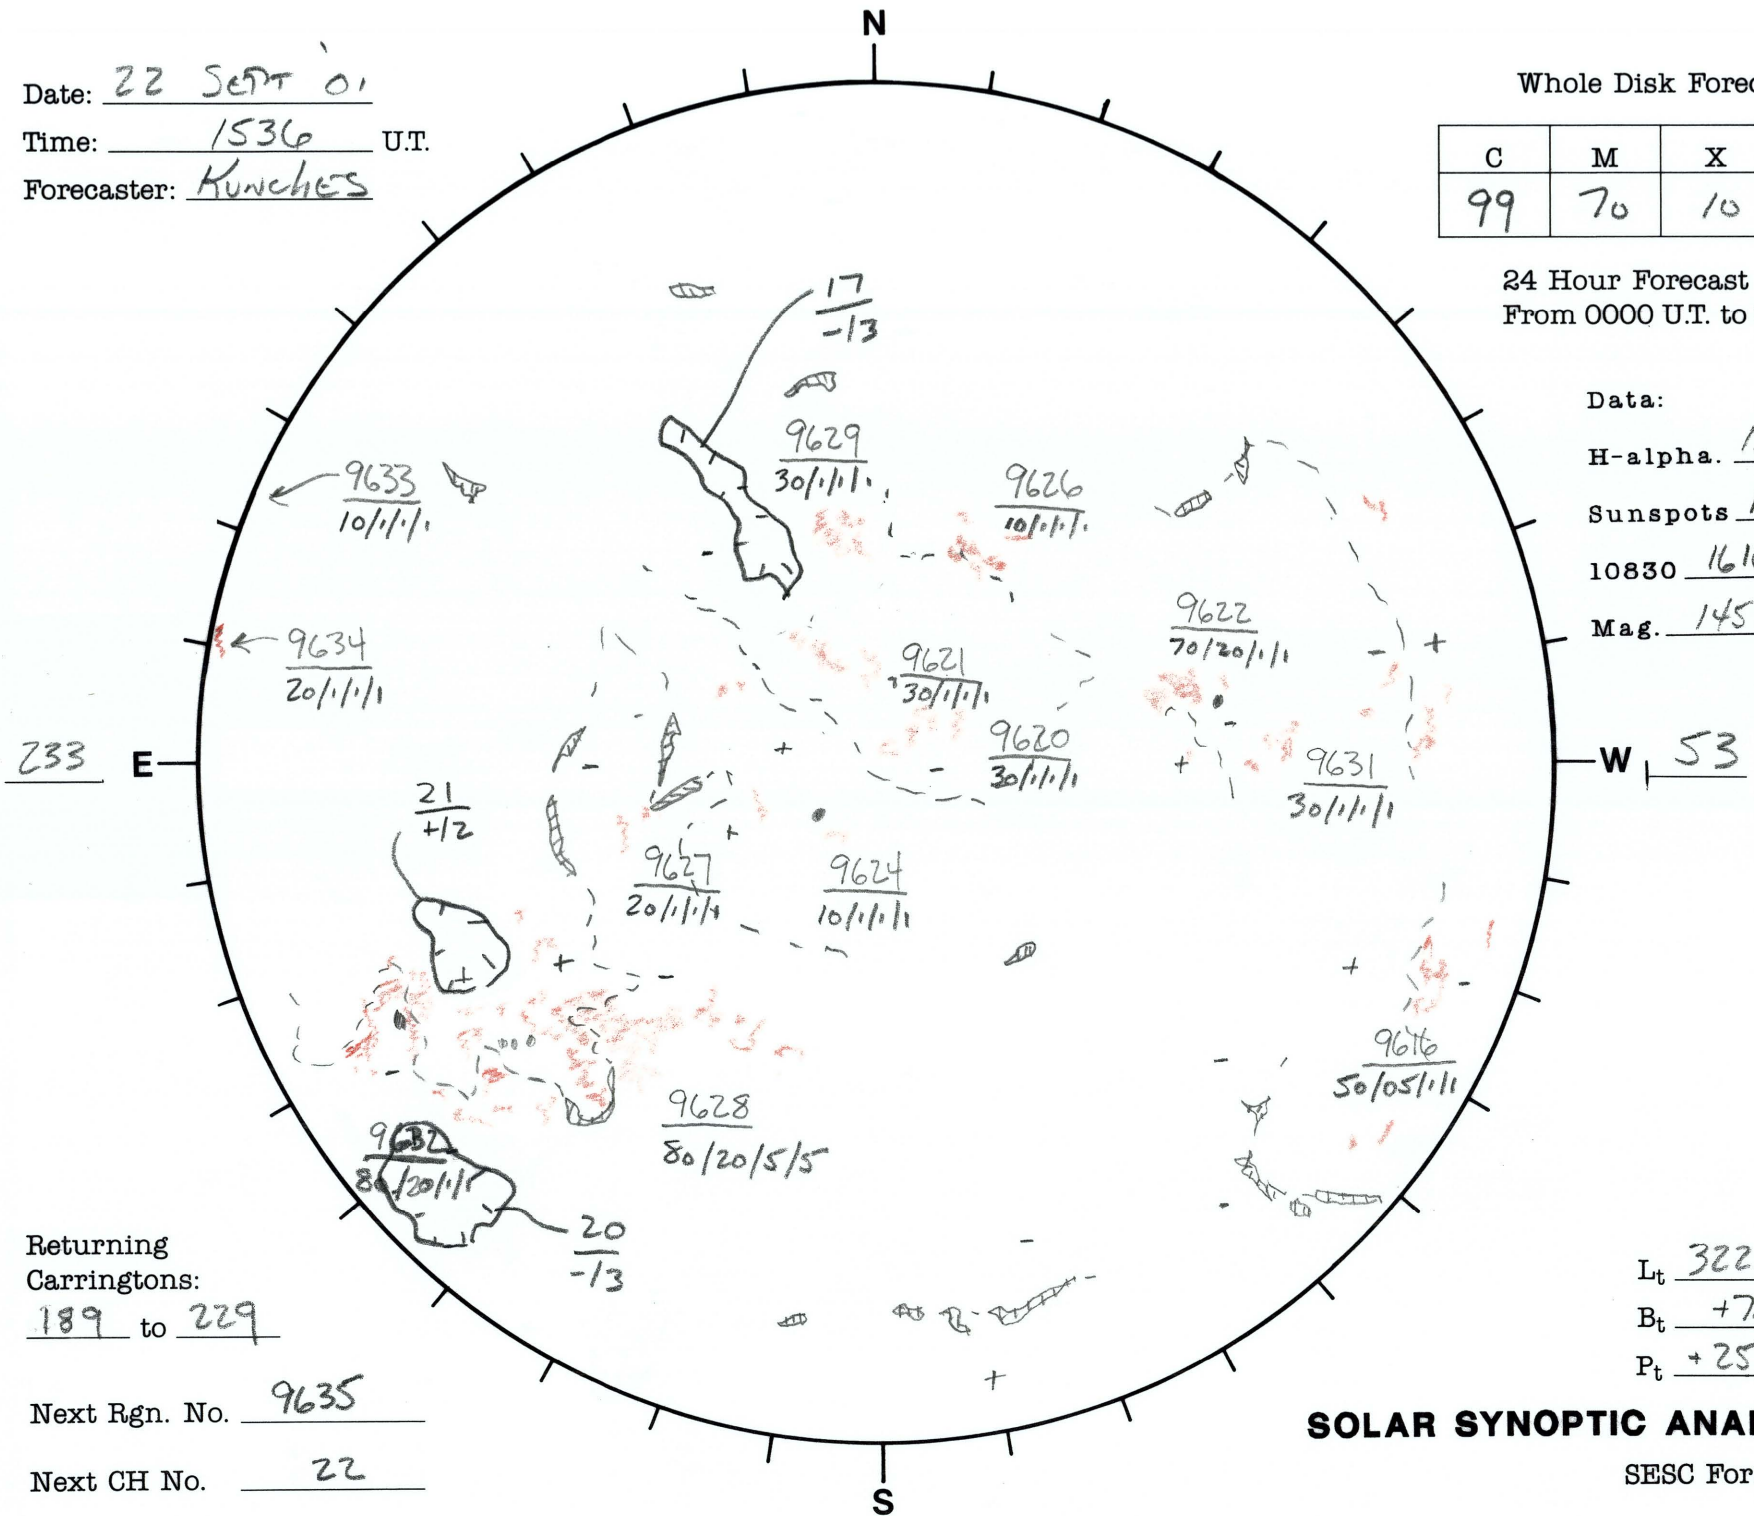

Date: 22 SEPT 01  
 Time: 1536 U.T.  
 Forecaster: Kunches

Whole Disk Forecast

C	M	X	P
99	70	10	05

24 Hour Forecast  
 From 0000 U.T. to 0000 U.T.

Data:  
 H-alpha. 1535 U.T.  
 Sunspots 1415 U.T.  
 10830 1610 U.T.  
 Mag. 1454 U.T.

Returning Carringtons:  
189 to 229

Next Rgn. No. 9635

Next CH No. 22

$L_t$  322.7  
 $B_t$  +7.0  
 $P_t$  +25.2

**SOLAR SYNOPTIC ANALYSIS**