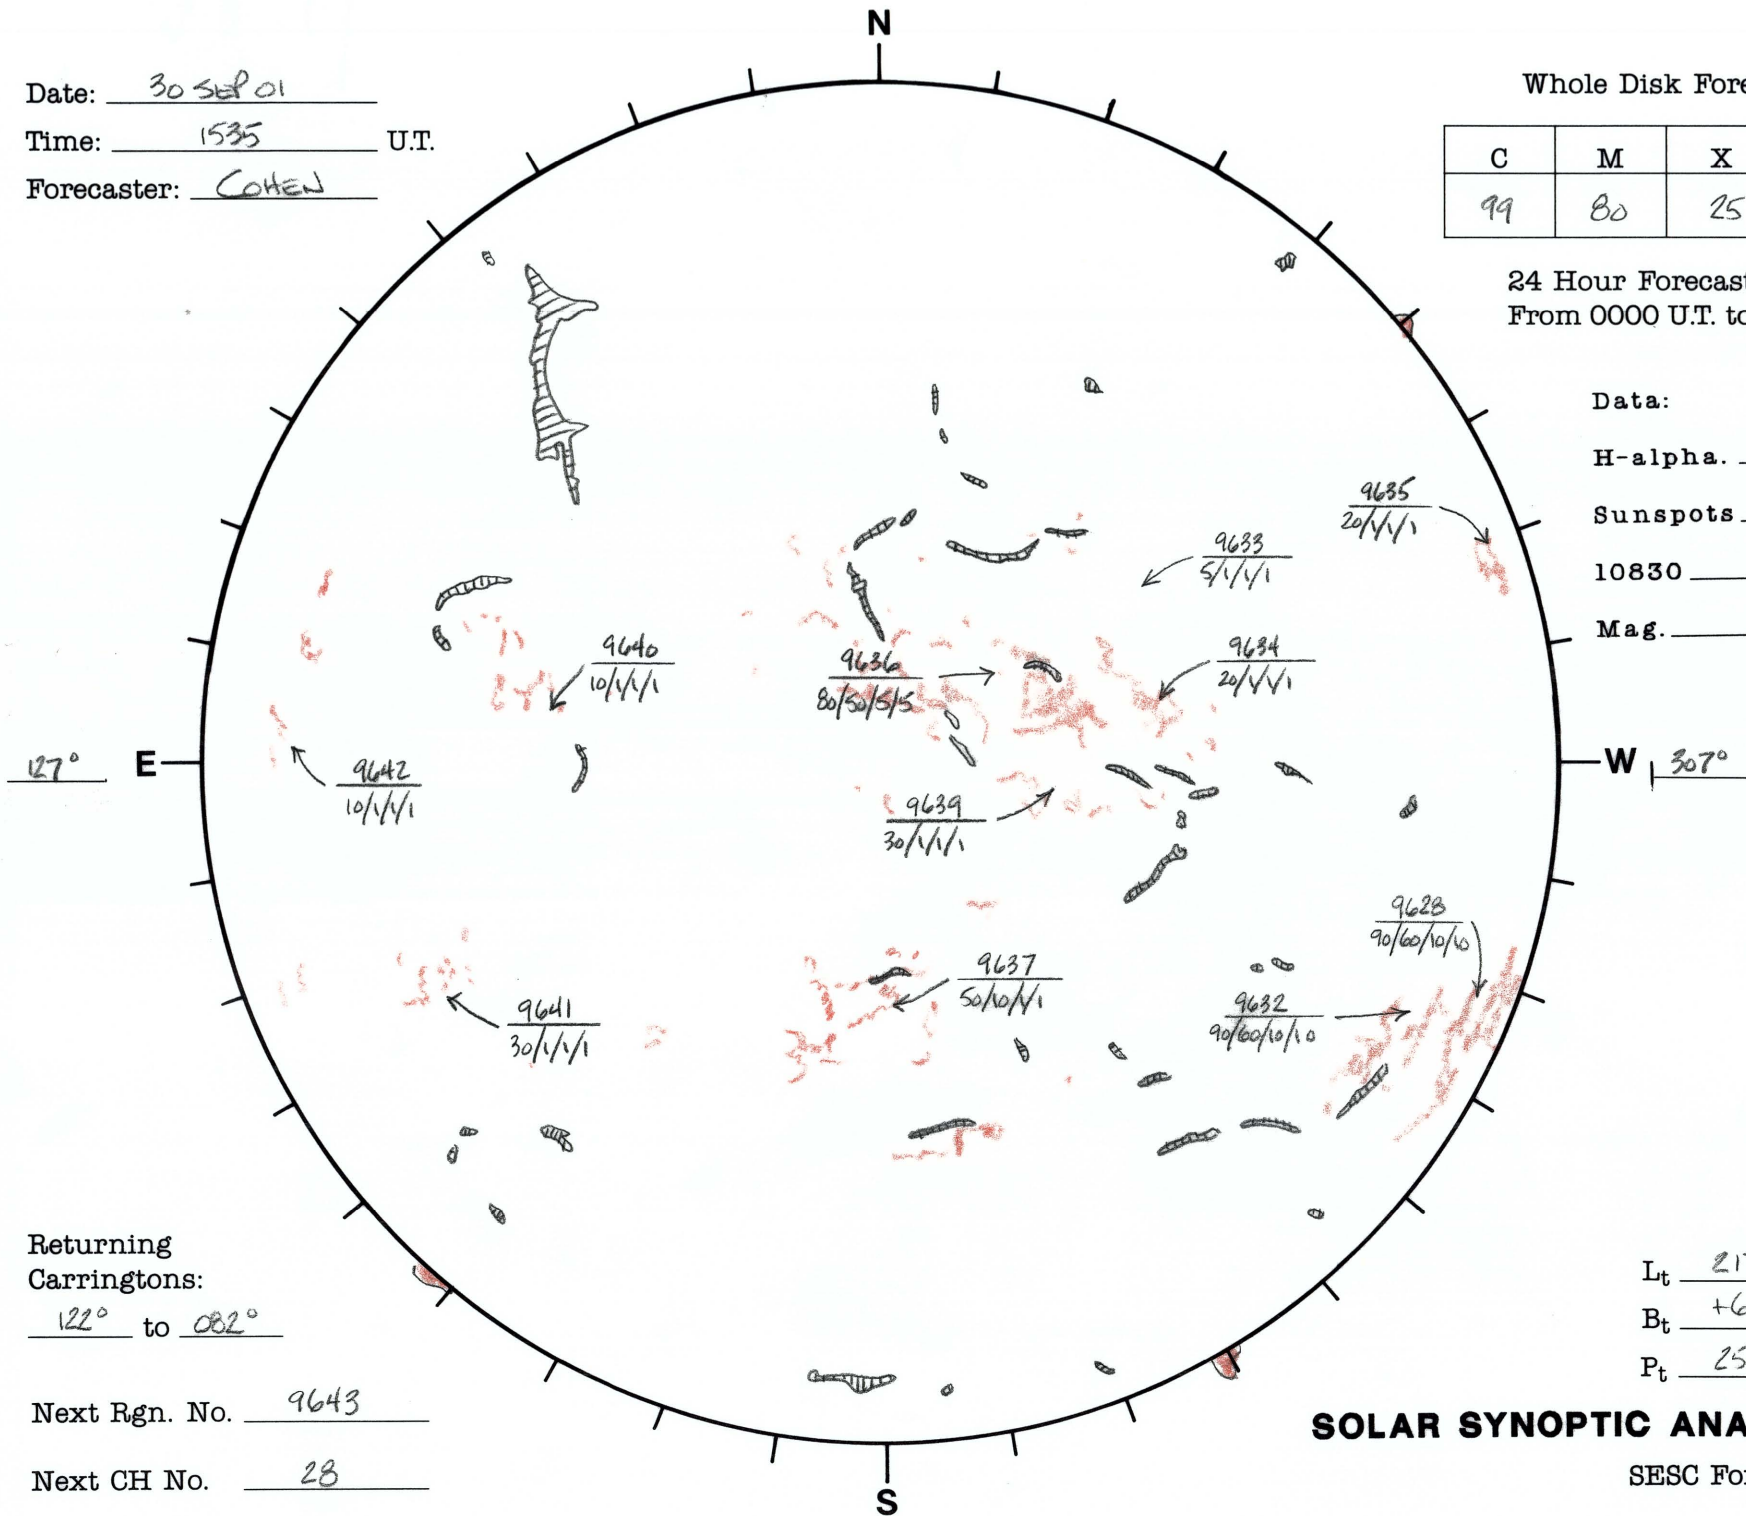

Date: 30 Sep 01
 Time: 1535 U.T.
 Forecaster: COHEN

Whole Disk Forecast

C	M	X	P
99	80	25	20

24 Hour Forecast
 From 0000 U.T. to 0000 U.T.

Data:
 H-alpha. 1535 U.T.
 Sunspots — U.T.
 10830 — U.T.
 Mag. — U.T.

Returning Carringtons:
122° to 082°

Next Rgn. No. 9643

Next CH No. 28

L_t 217°
 B_t +6.7°
 P_t 25.9°

SOLAR SYNOPTIC ANALYSIS

SESC Form W18