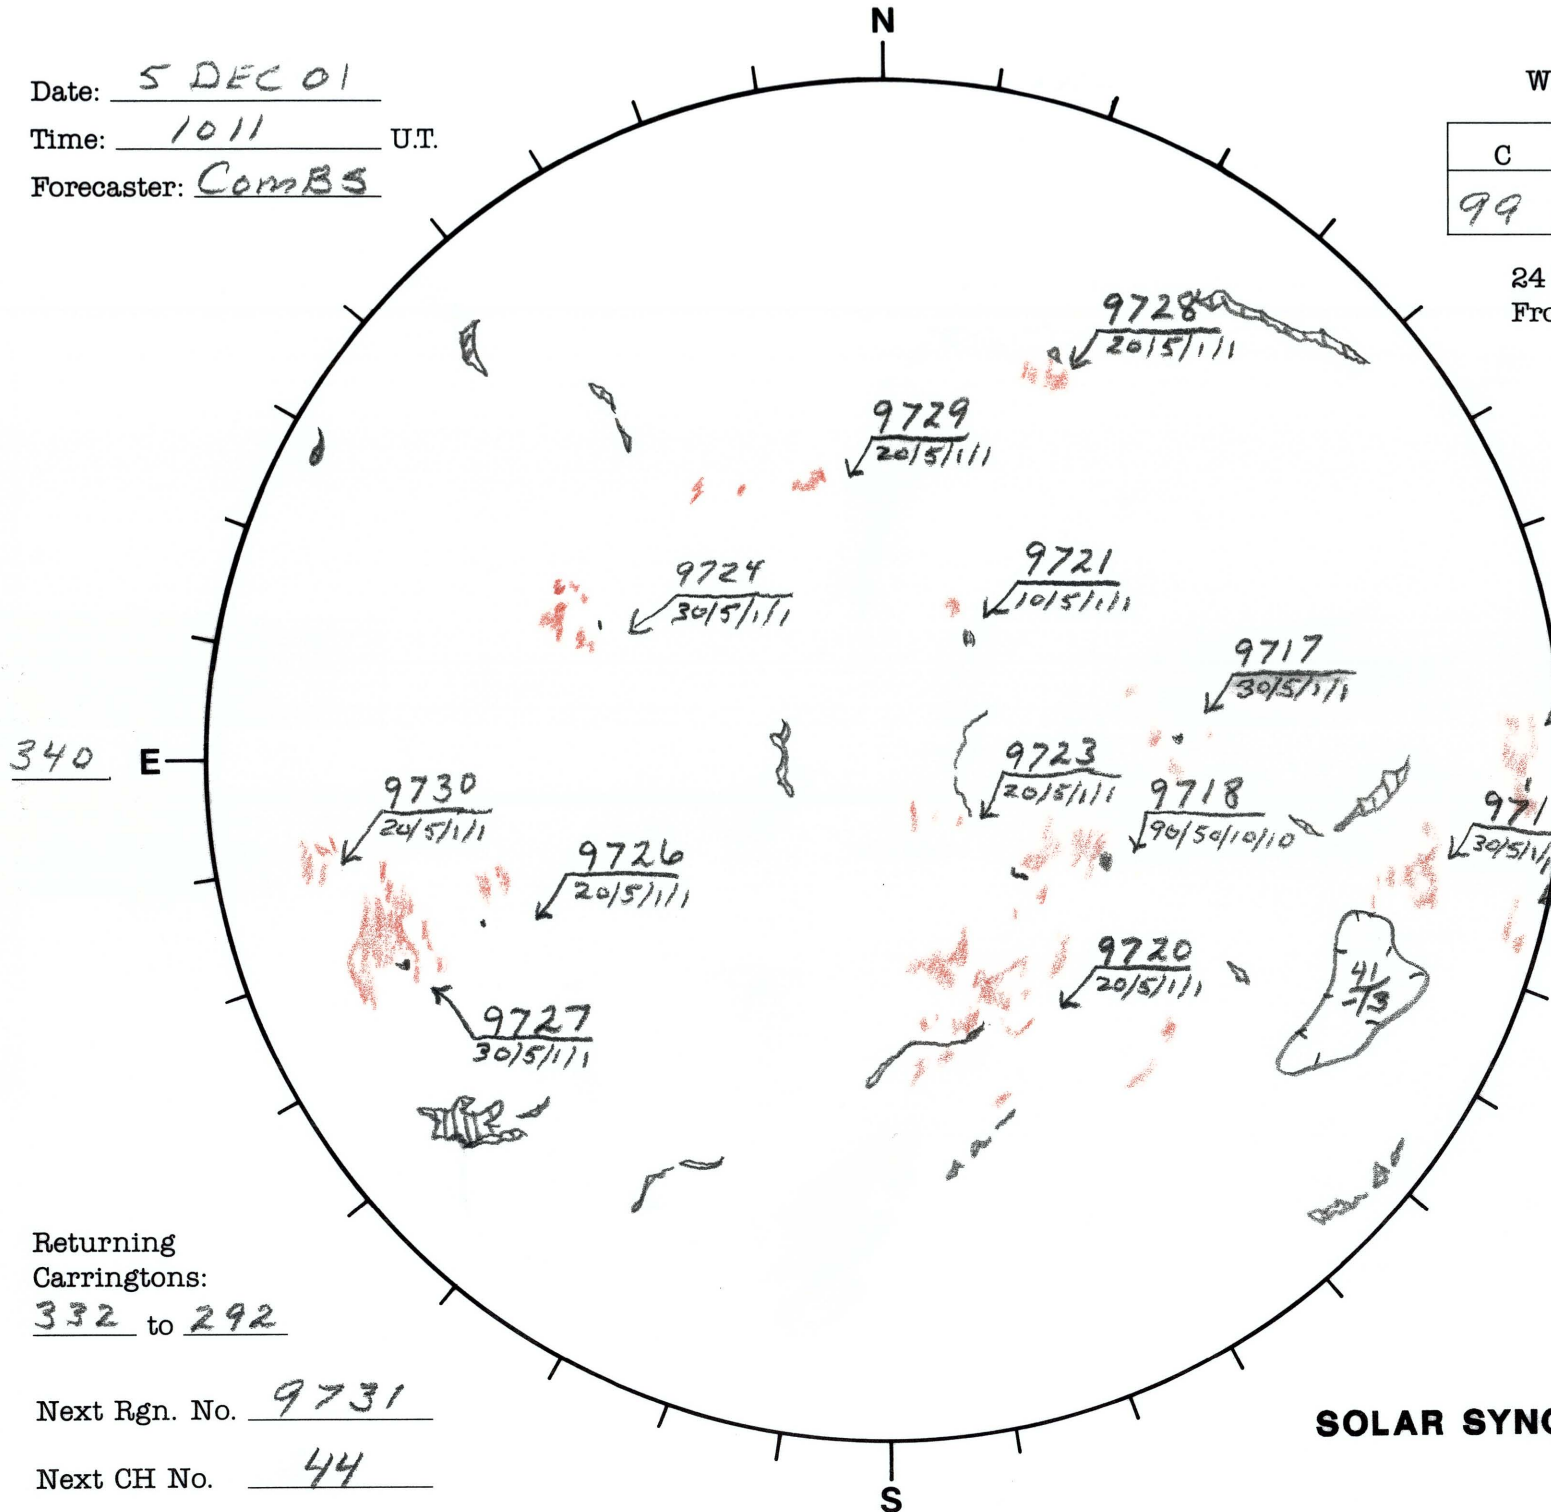

Date: 5 DEC 01
 Time: 1011 U.T.
 Forecaster: ComBS

Whole Disk Forecast

C	M	X	P
99	70	10	10

24 Hour Forecast
 From 0000 U.T. to 0000 U.T.

Data:
 H-alpha. 1011 U.T.
 Sunspots 1542 U.T.
 10830 1306 U.T.
 Mag. — U.T.

9715
 90/50/10/10
 W 160

Returning
 Carringtons:
332 to 292

L_t 069.9
 B_t +0.3
 P_t 14.3

Next Rgn. No. 9731

Next CH No. 44

SOLAR SYNOPTIC ANALYSIS

SESC Form W18