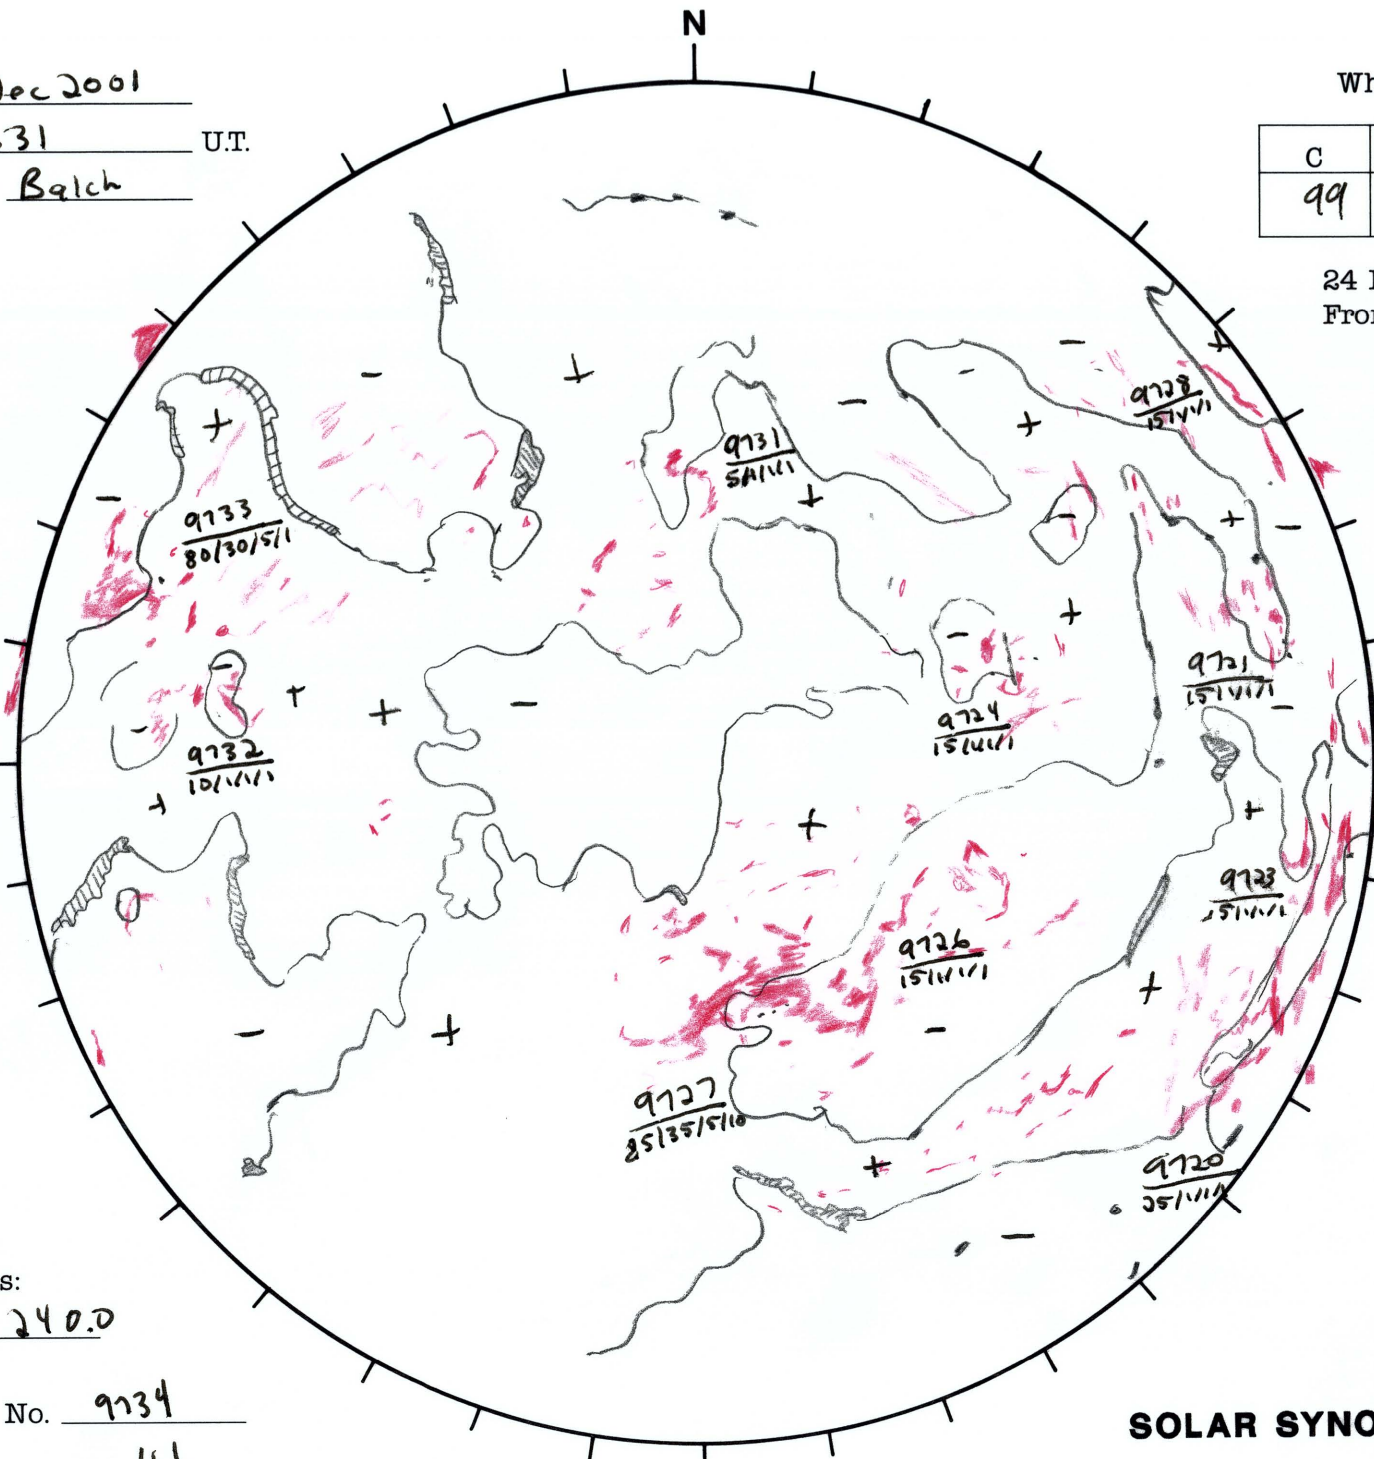

Date: 18 Dec 2001

Time: 1631 U.T.

Forecaster: Balch

Whole Disk Forecast

C	M	X	P
99	60	10	10

24 Hour Forecast
From 0000 U.T. to 0000 U.T.

Data:

H-alpha. 1631 U.T.

Sunspots 1540 U.T.

10830 na U.T.

Mag. 1207 U.T.

9727
51/11/1

W 104

9718
35/5/11

L_t 13.7

B_t -0.2

P_t +12.5

284 E

Returning
Carringtons:

269.6 to 240.0

Next Rgn. No. 9734

Next CH No. 46

SOLAR SYNOPTIC ANALYSIS

SESC Form W18