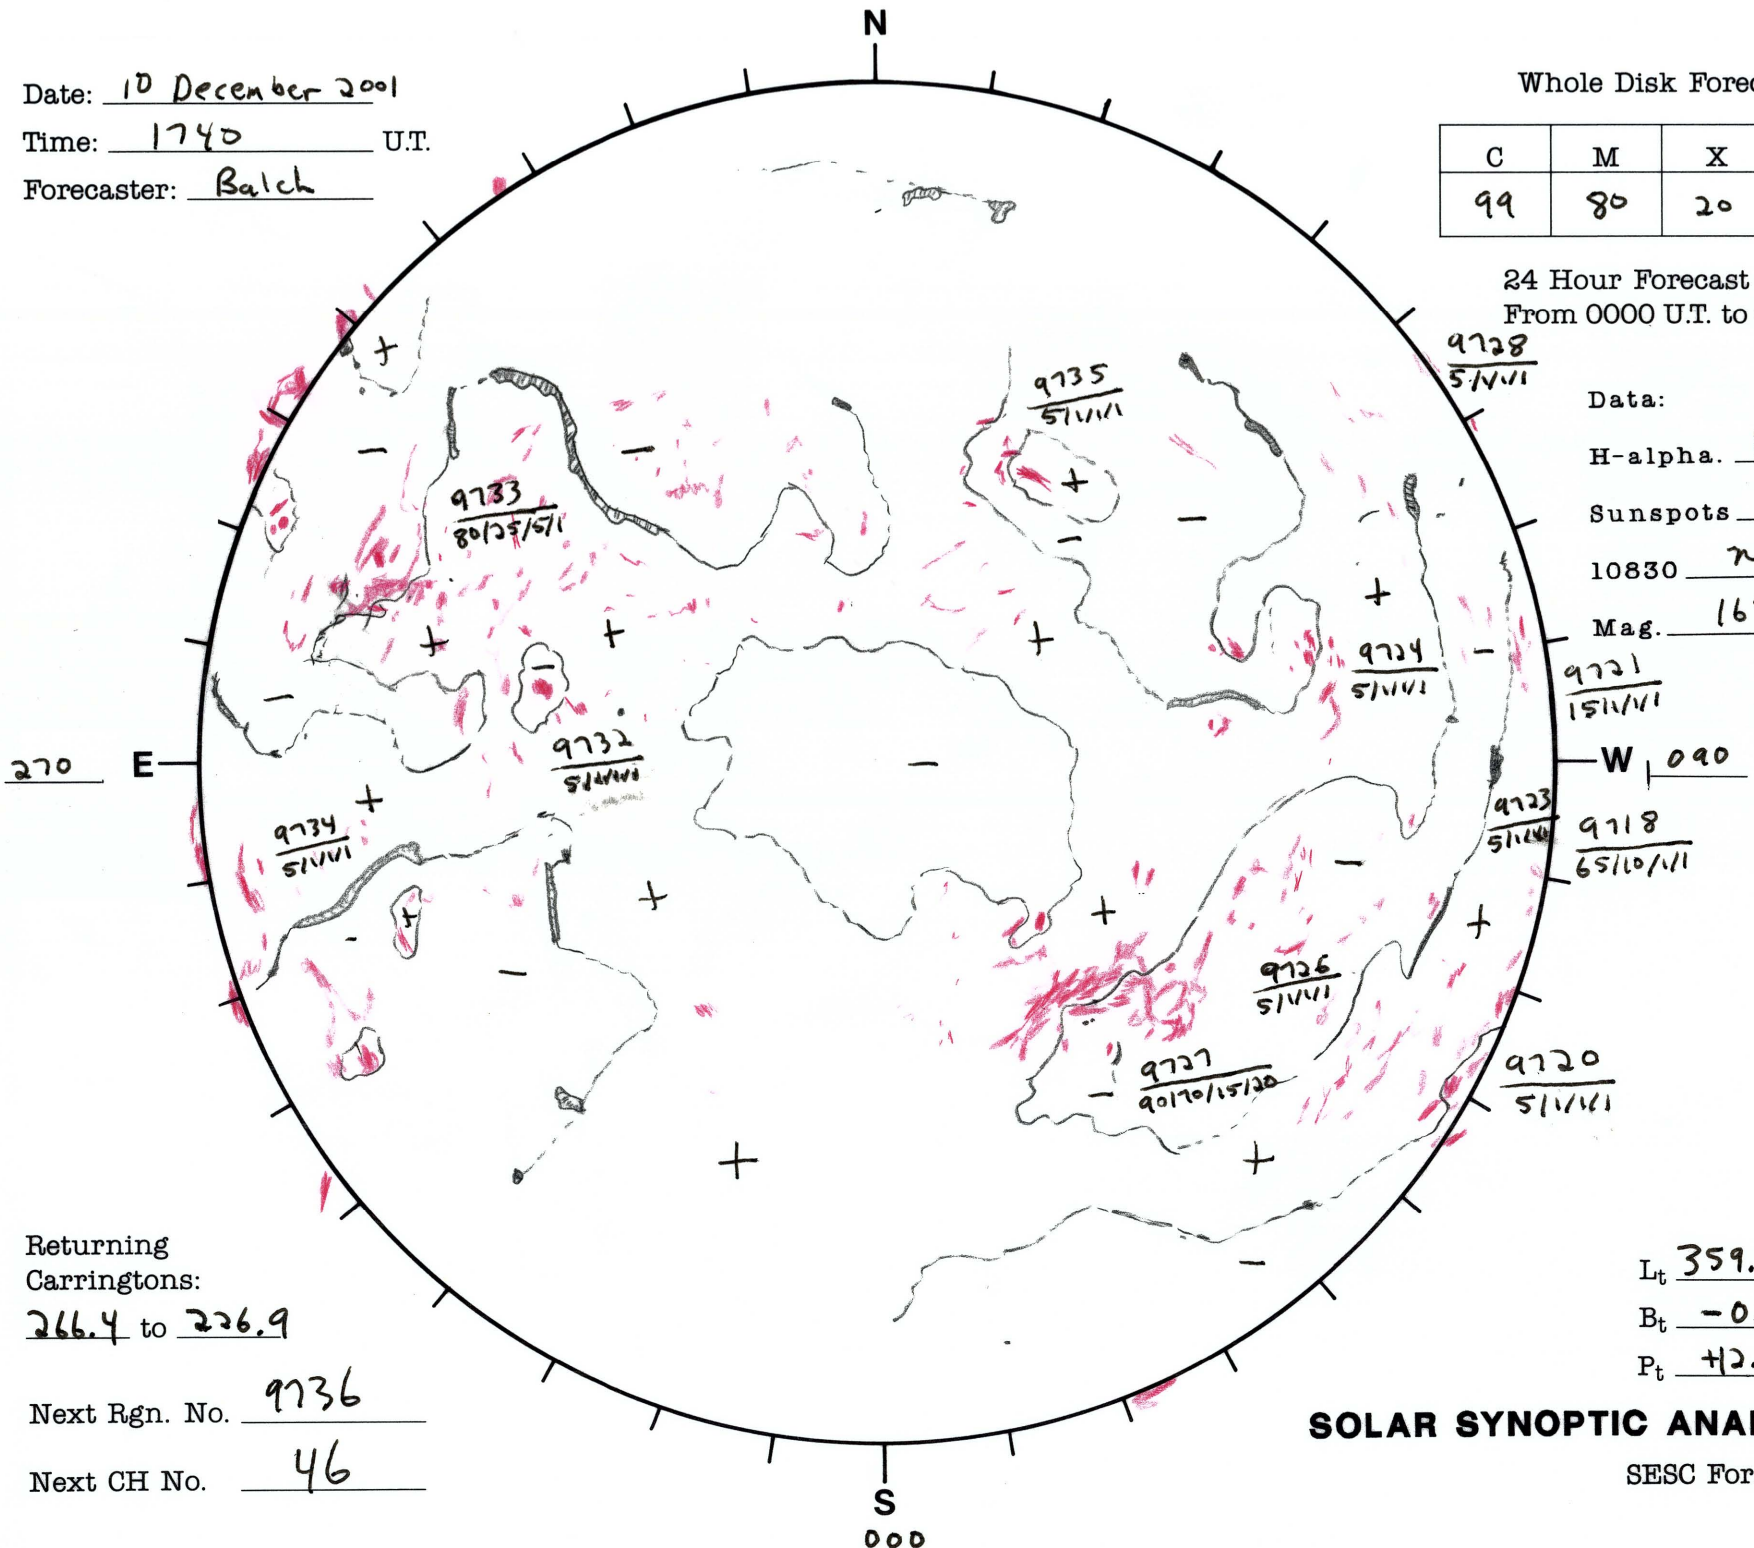

Date: 10 December 2001
 Time: 1740 U.T.
 Forecaster: Balch

Whole Disk Forecast

C	M	X	P
99	80	20	20

24 Hour Forecast
 From 0000 U.T. to 0000 U.T.

Data:
 H-alpha. 1740 U.T.
 Sunspots 1600 U.T.
 10830 na U.T.
 Mag. 1656 U.T.

9728
5/14/11

9721
15/11/11

W 090

9723
5/11/11

9718
65/10/11

9720
5/11/11

9726
5/11/11

9727
90/170/15/120

9724
5/11/11

9735
5/11/11

9733
80/25/5/1

9732
5/11/11

9734
5/11/11

Returning Carringtons:
226.4 to 226.9

Next Rgn. No. 9736

Next CH No. 46

L_t 359.9
 B_t -0.4
 P_t +2.1

SOLAR SYNOPTIC ANALYSIS

SESC Form W18