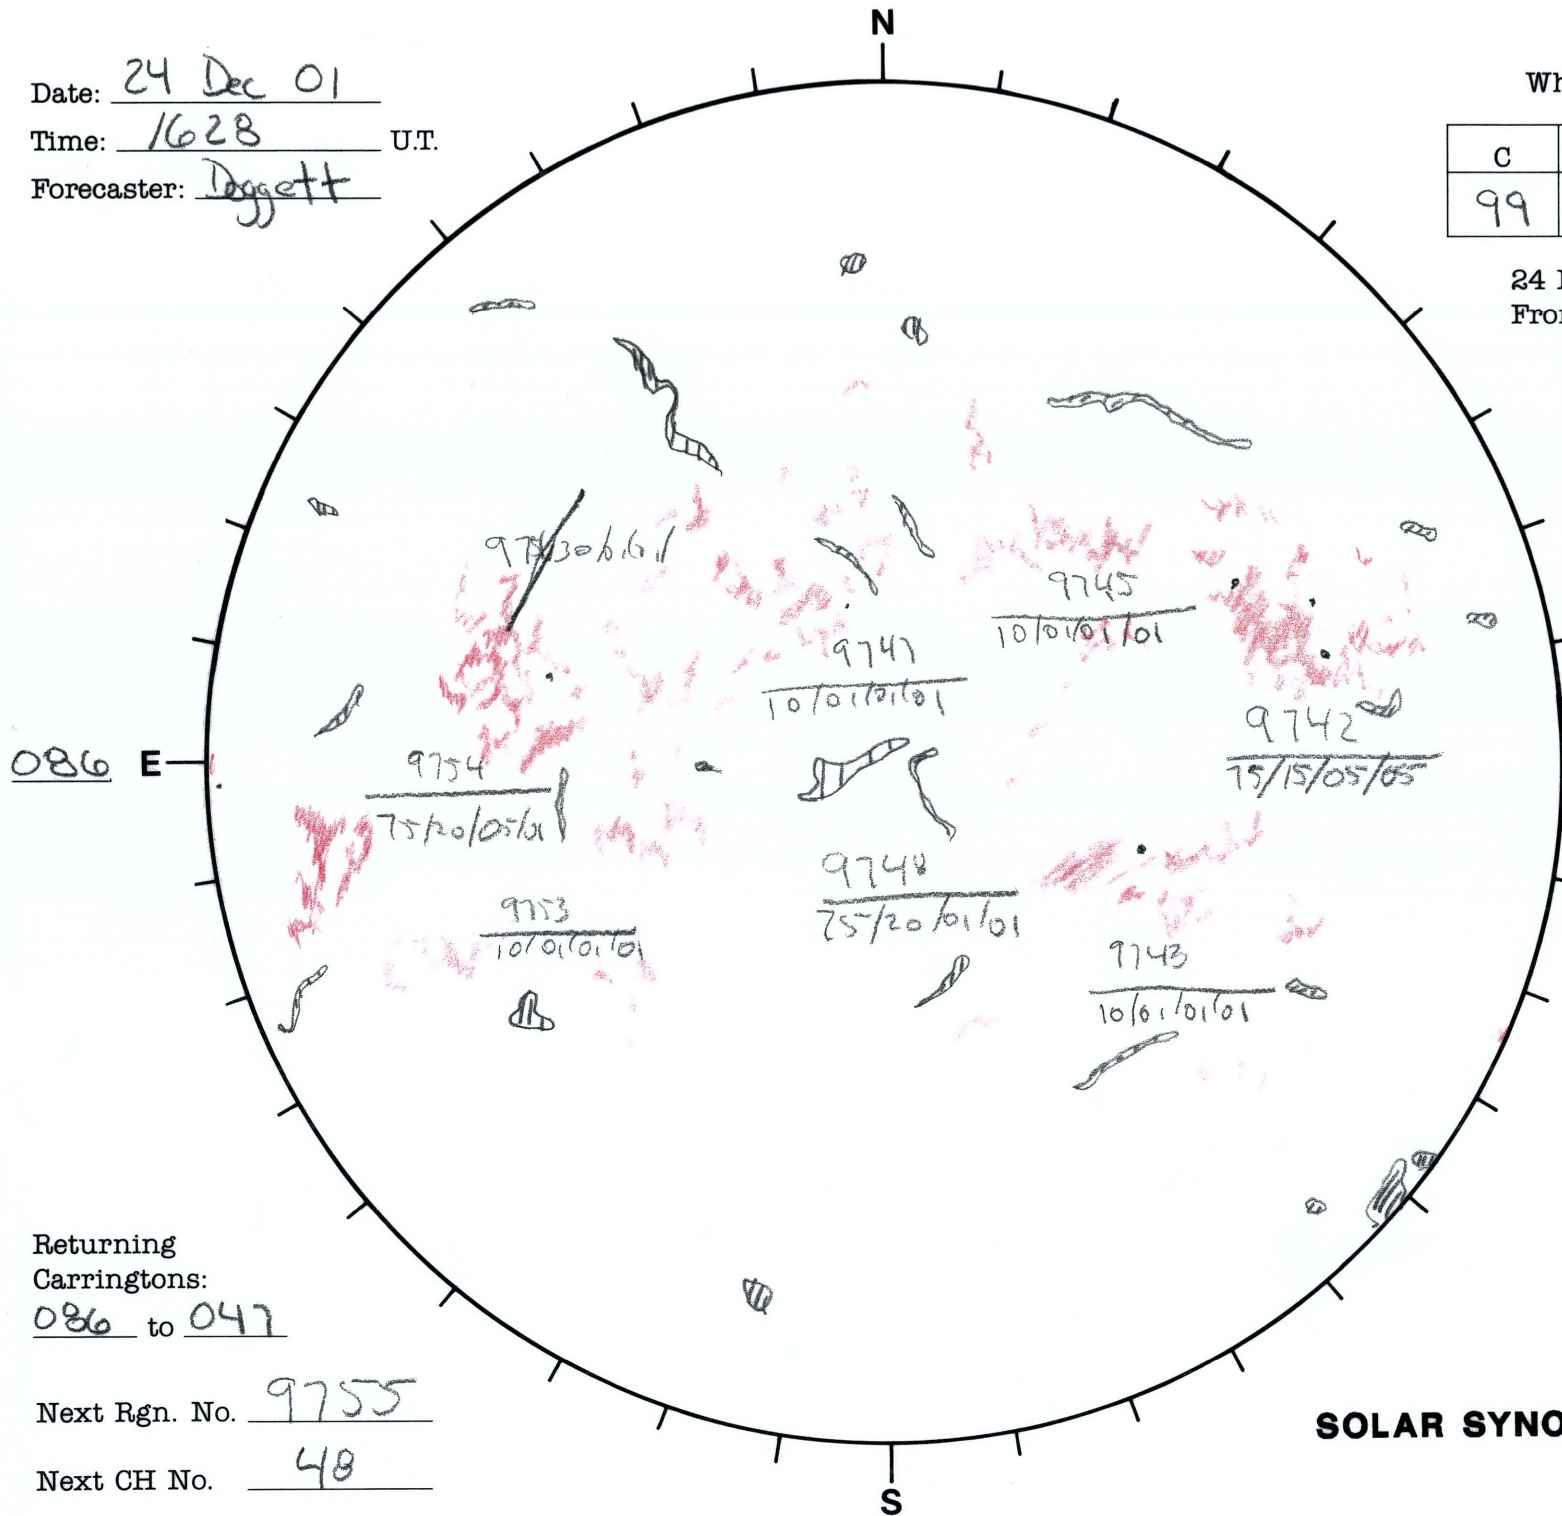

Date: 24 Dec 01
 Time: 1628 U.T.
 Forecaster: Doggett

Whole Disk Forecast

C	M	X	P
99	75	10	10

24 Hour Forecast
 From 0000 U.T. to 0000 U.T.

Data:
 H-alpha. 1628 U.T.
 Sunspots — U.T.
 10830 — U.T.
 Mag. — U.T.

Returning Carringtons:
086 to 047

Next Rgn. No. 9755

Next CH No. 48

L_t 176.1
 B_t -2.1
 P_t +5.7

SOLAR SYNOPTIC ANALYSIS

SESC Form W18