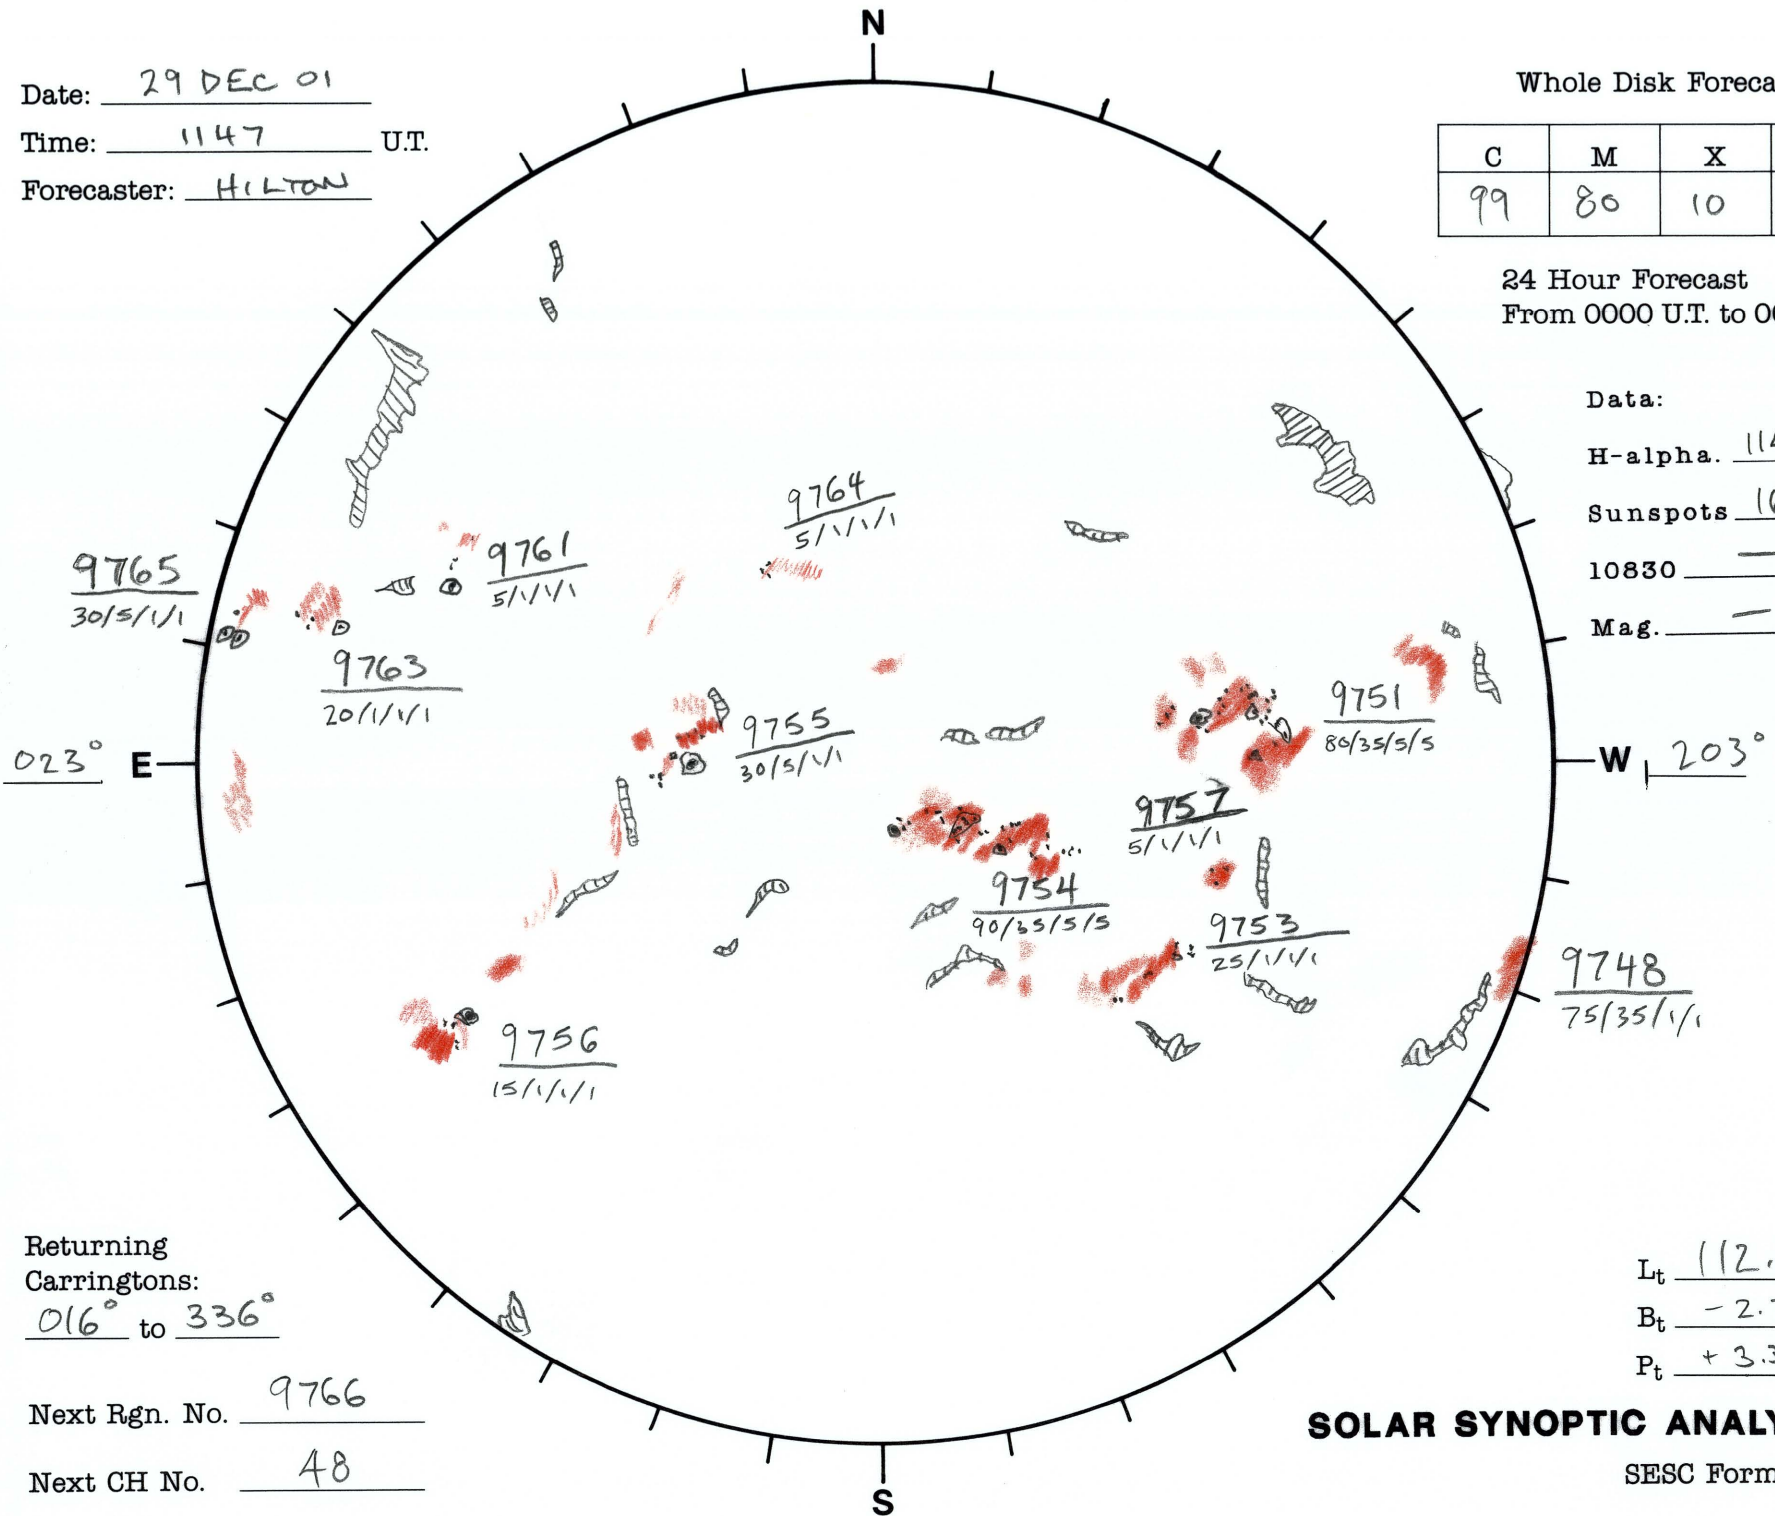

Date: 29 DEC 01  
 Time: 1147 U.T.  
 Forecaster: HILTON

Whole Disk Forecast

C	M	X	P
99	80	10	10

24 Hour Forecast  
 From 0000 U.T. to 0000 U.T.

Data:  
 H-alpha. 1147 U.T.  
 Sunspots 1600 U.T.  
 10830 — U.T.  
 Mag. — U.T.

023° E

W 203°

Returning Carringtons:  
016° to 336°

Next Rgn. No. 9766

Next CH No. 48

$L_t$  112.8°  
 $B_t$  -2.7°  
 $P_t$  +3.3°

**SOLAR SYNOPTIC ANALYSIS**

SESC Form W18