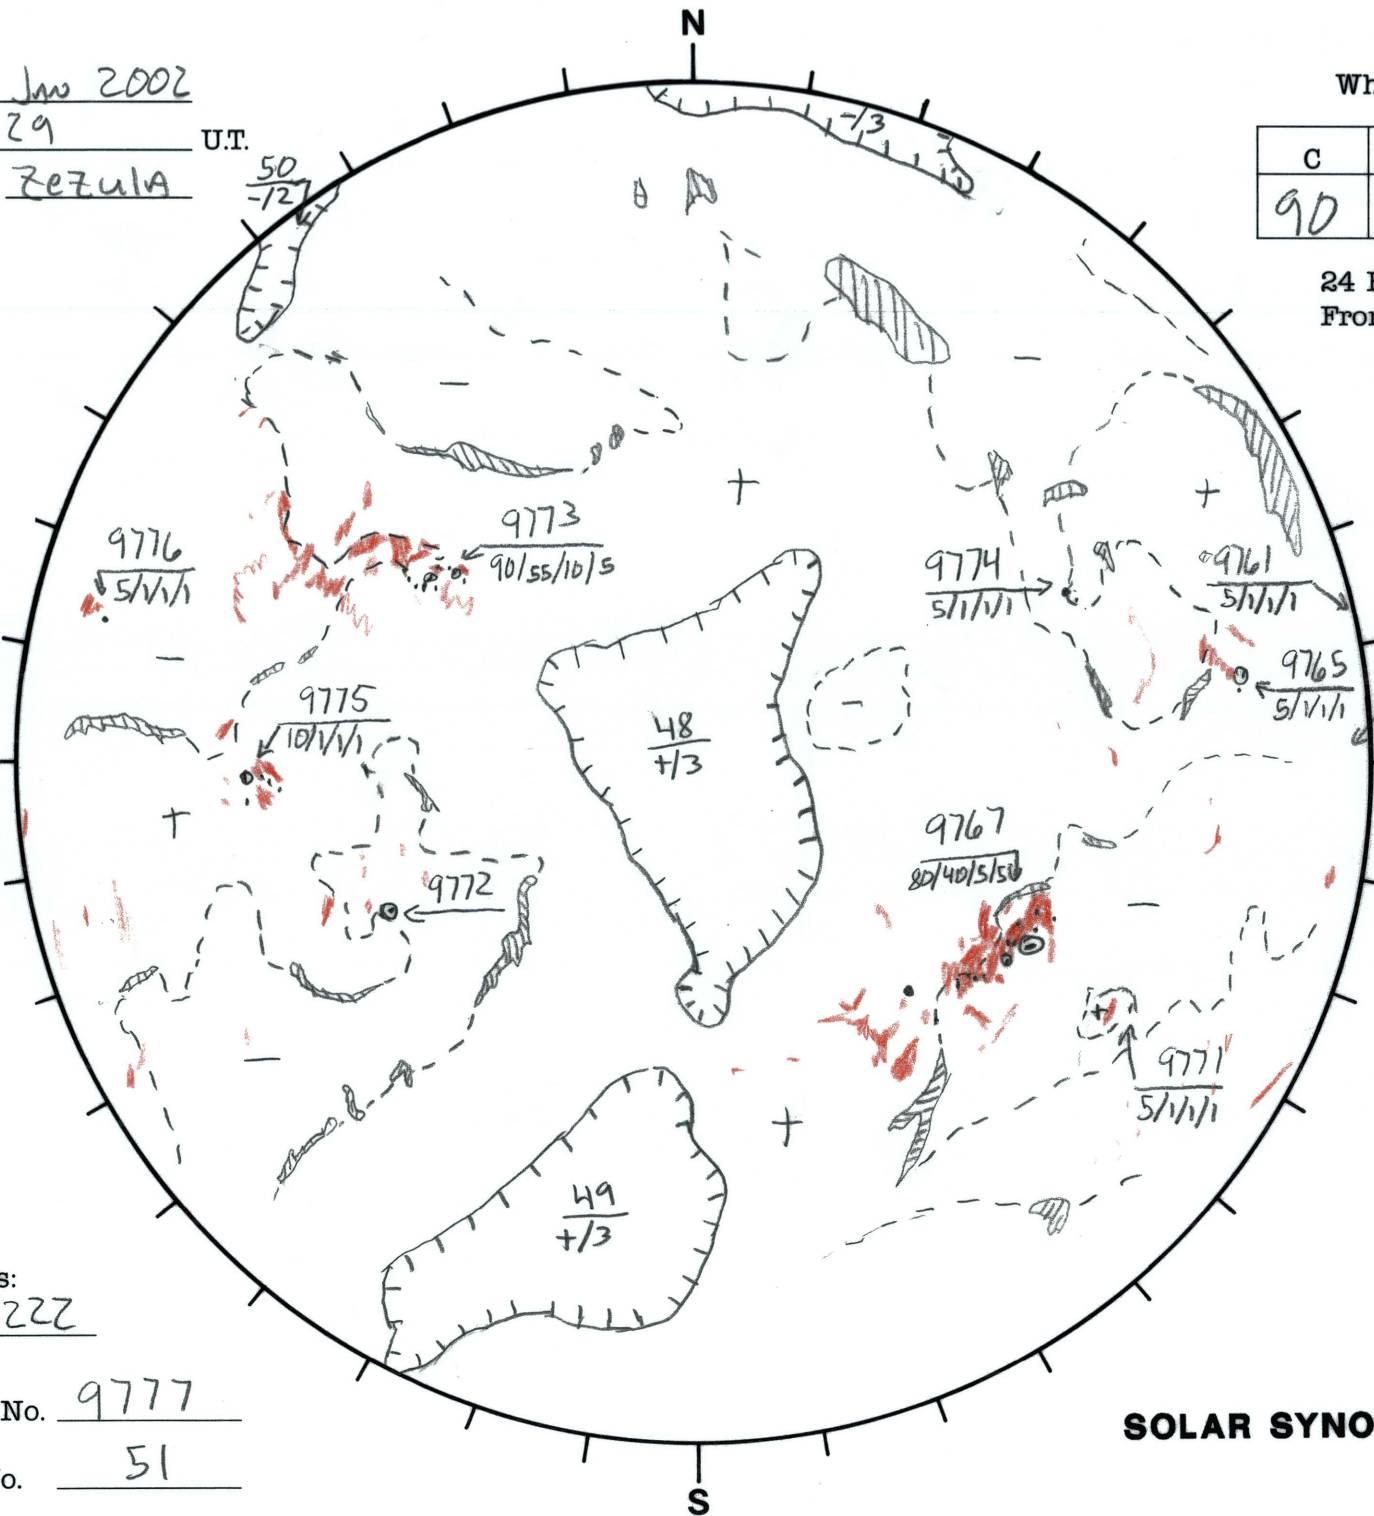

Date: 07 Jan 2002
 Time: 1629 U.T.
 Forecaster: ZeZula

Whole Disk Forecast

C	M	X	P
90	55	10	5

24 Hour Forecast
 From 0000 U.T. to 0000 U.T.

Data:

H-alpha. 1843 U.T.
 Sunspots 1629 U.T.
 10830 1754 U.T.
 Mag. 1641 U.T.

262 E

W P82

Returning Carringtons:
261 to 222

Next Rgn. No. 9777

Next CH No. 51

Lt 352
 Bt -3,8
 Pt -1.1

SOLAR SYNOPTIC ANALYSIS