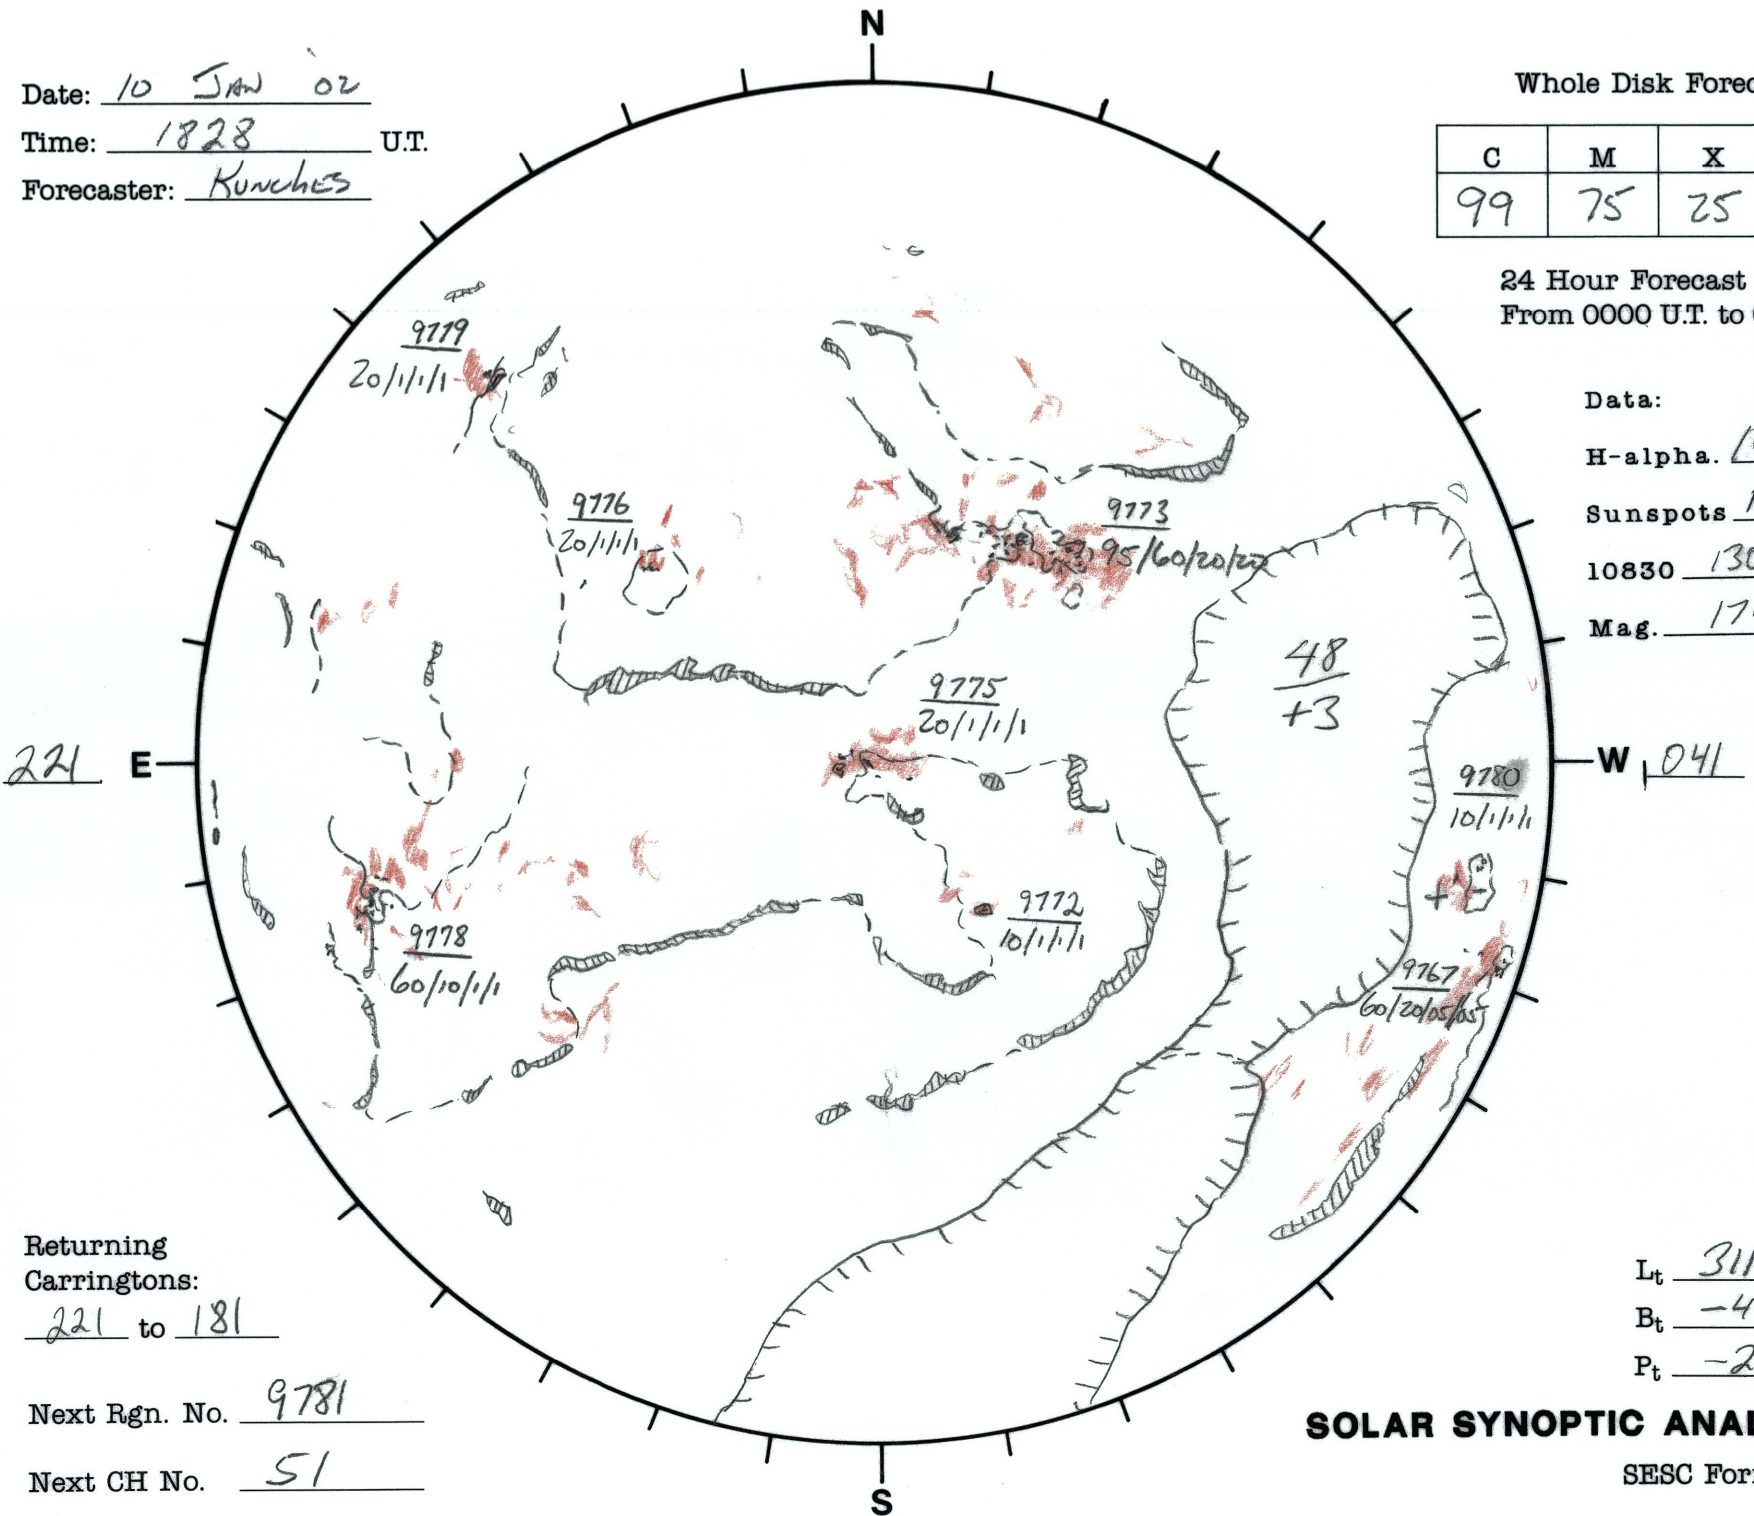

Date: 10 Jan '02  
 Time: 1828 U.T.  
 Forecaster: Kunches

Whole Disk Forecast

C	M	X	P
99	75	25	75

24 Hour Forecast  
 From 0000 U.T. to 0000 U.T.

Data:  
 H-alpha. 1828 U.T.  
 Sunspots 1530 U.T.  
 10830 1306 U.T.  
 Mag. 1745 U.T.

Returning Carringtons:  
221 to 181

Next Rgn. No. 9781  
 Next CH No. 51

Lt 311.1  
 Bt -4.1  
 Pt -2.6

**SOLAR SYNOPTIC ANALYSIS**