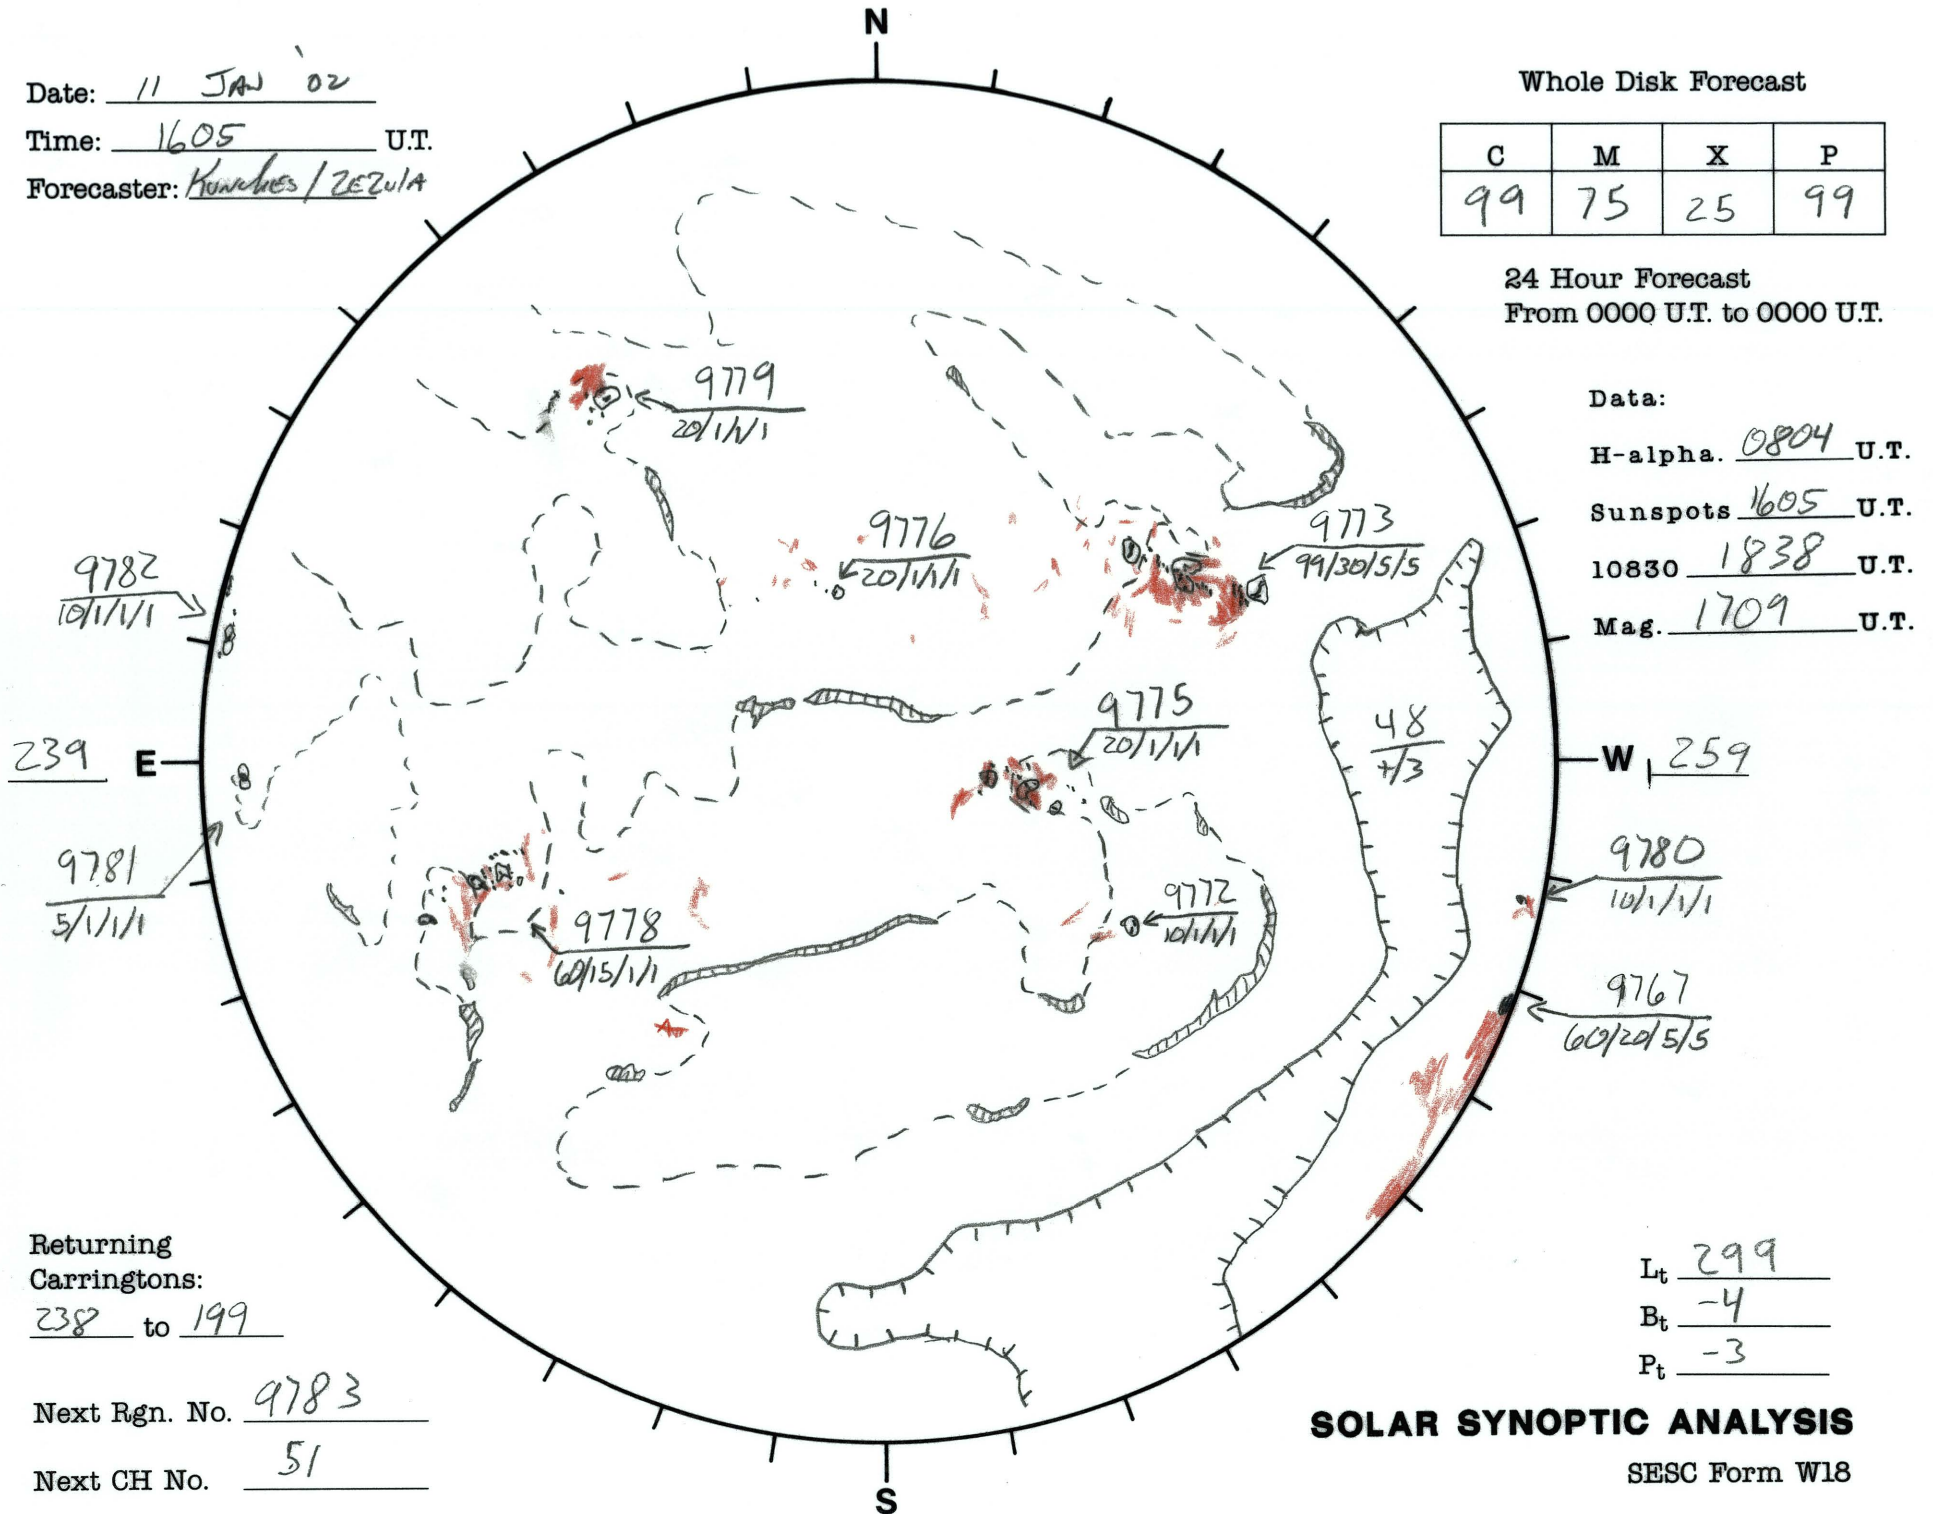

Date: 11 JAN '02
 Time: 1605 U.T.
 Forecaster: Konches / ZEZULA

Whole Disk Forecast

C	M	X	P
99	75	25	99

24 Hour Forecast
 From 0000 U.T. to 0000 U.T.

Data:
 H-alpha. 0804 U.T.
 Sunspots 1605 U.T.
 10830 1838 U.T.
 Mag. 1709 U.T.

Returning Carringtons:
238 to 199

Next Rgn. No. 9783

Next CH No. 51

L_t 299
 B_t -4
 P_t -3

SOLAR SYNOPTIC ANALYSIS