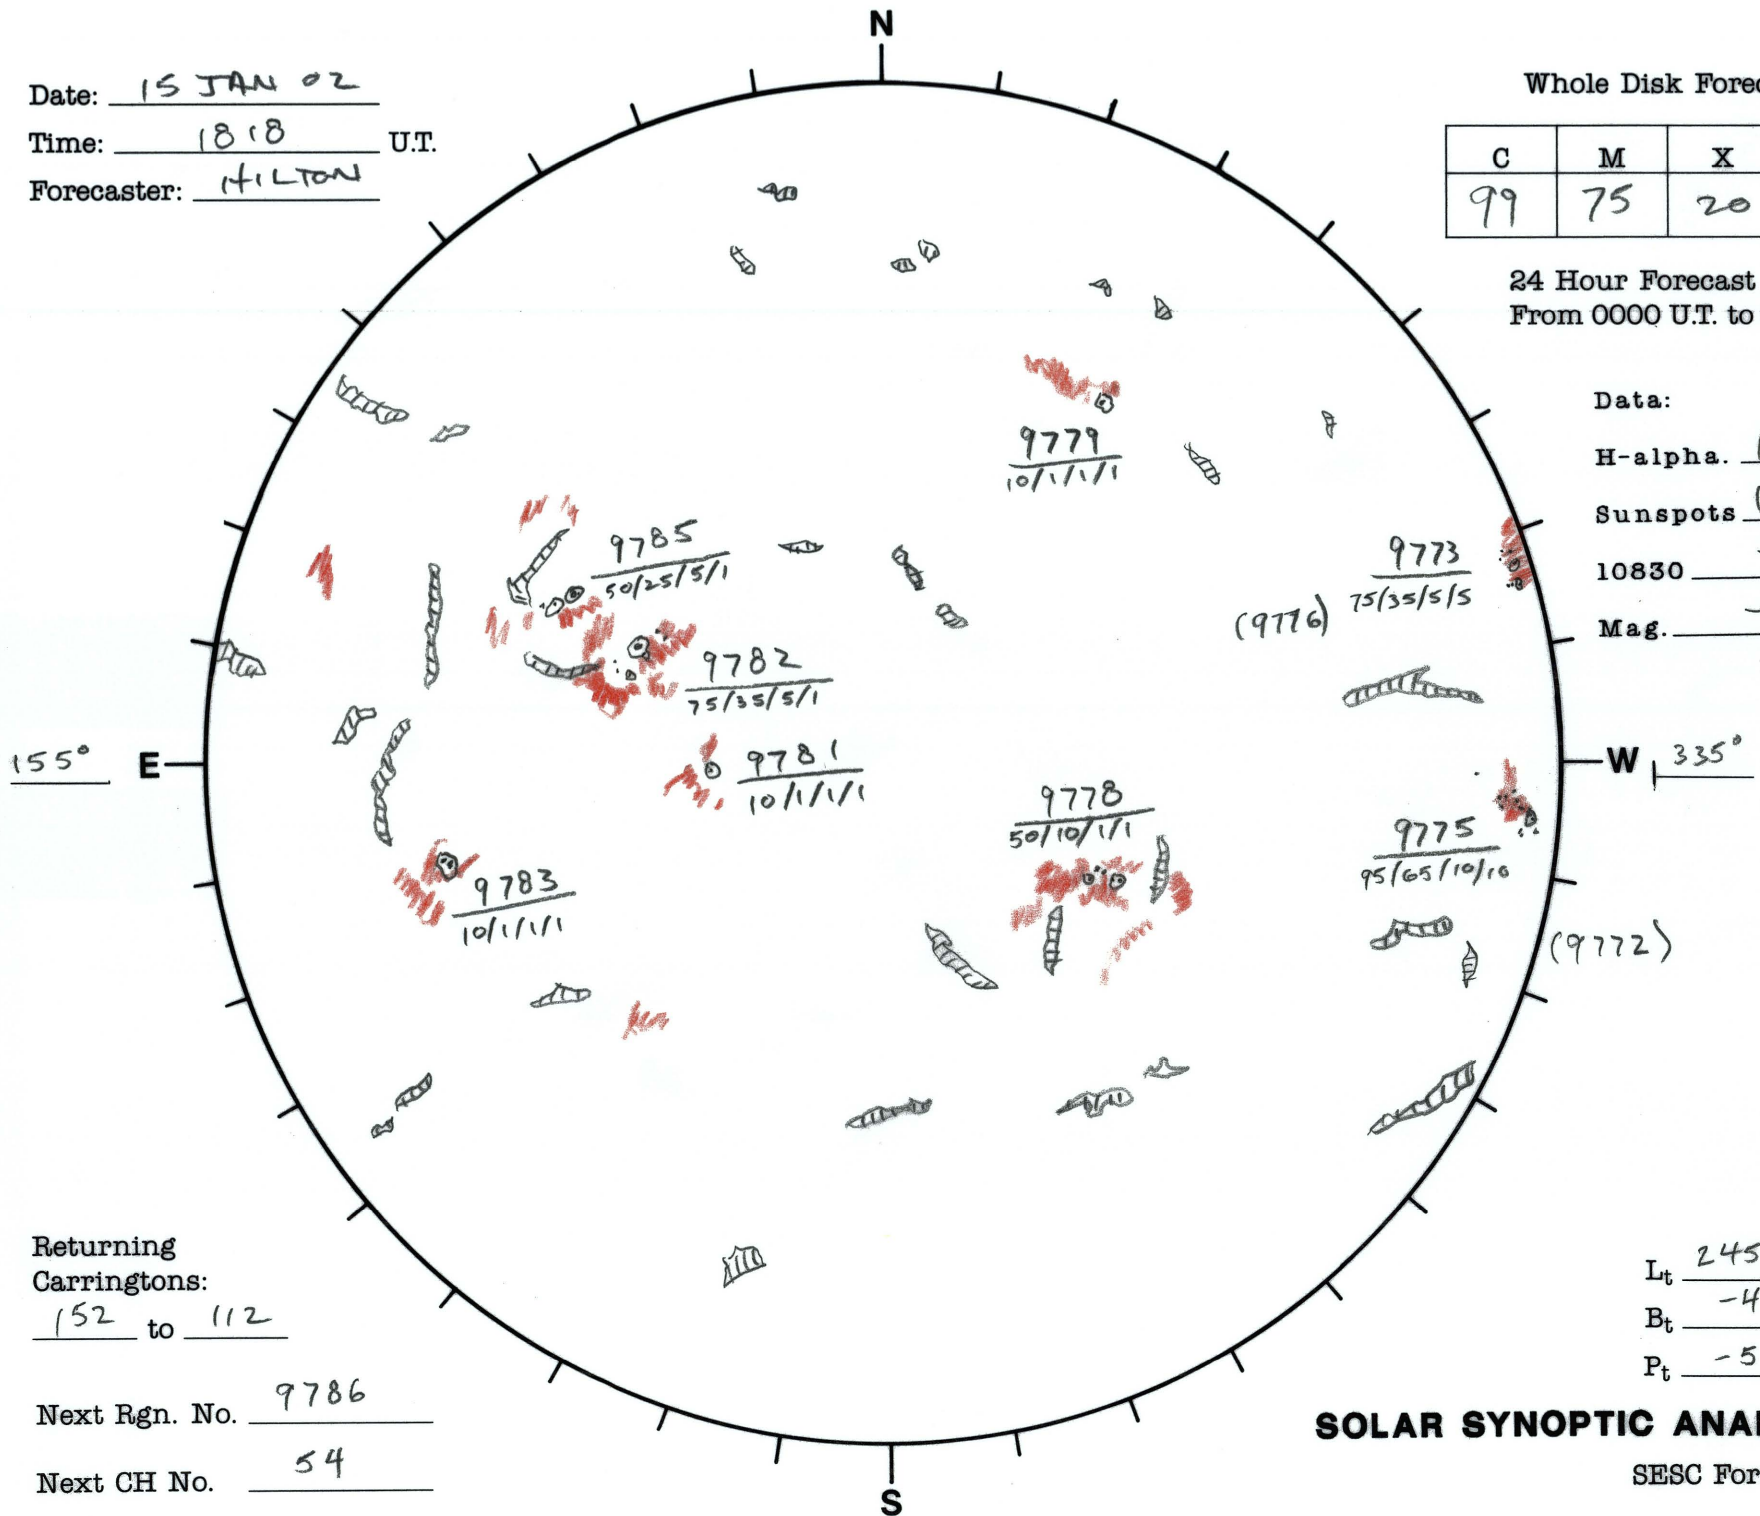

Date: 15 JAN 02
Time: 1818 U.T.
Forecaster: HILTON

Whole Disk Forecast

| C | M | X | P |
|----|----|----|----|
| 99 | 75 | 20 | 20 |

24 Hour Forecast
From 0000 U.T. to 0000 U.T.

Data:
H-alpha. 1818 U.T.
Sunspots 1835 U.T.
10830 — U.T.
Mag. — U.T.

Returning Carringtons:
152 to 112

Next Rgn. No. 9786

Next CH No. 54

L_t 245.3°
 B_t -4.6°
 P_t -5.0°

SOLAR SYNOPTIC ANALYSIS

SESC Form W18