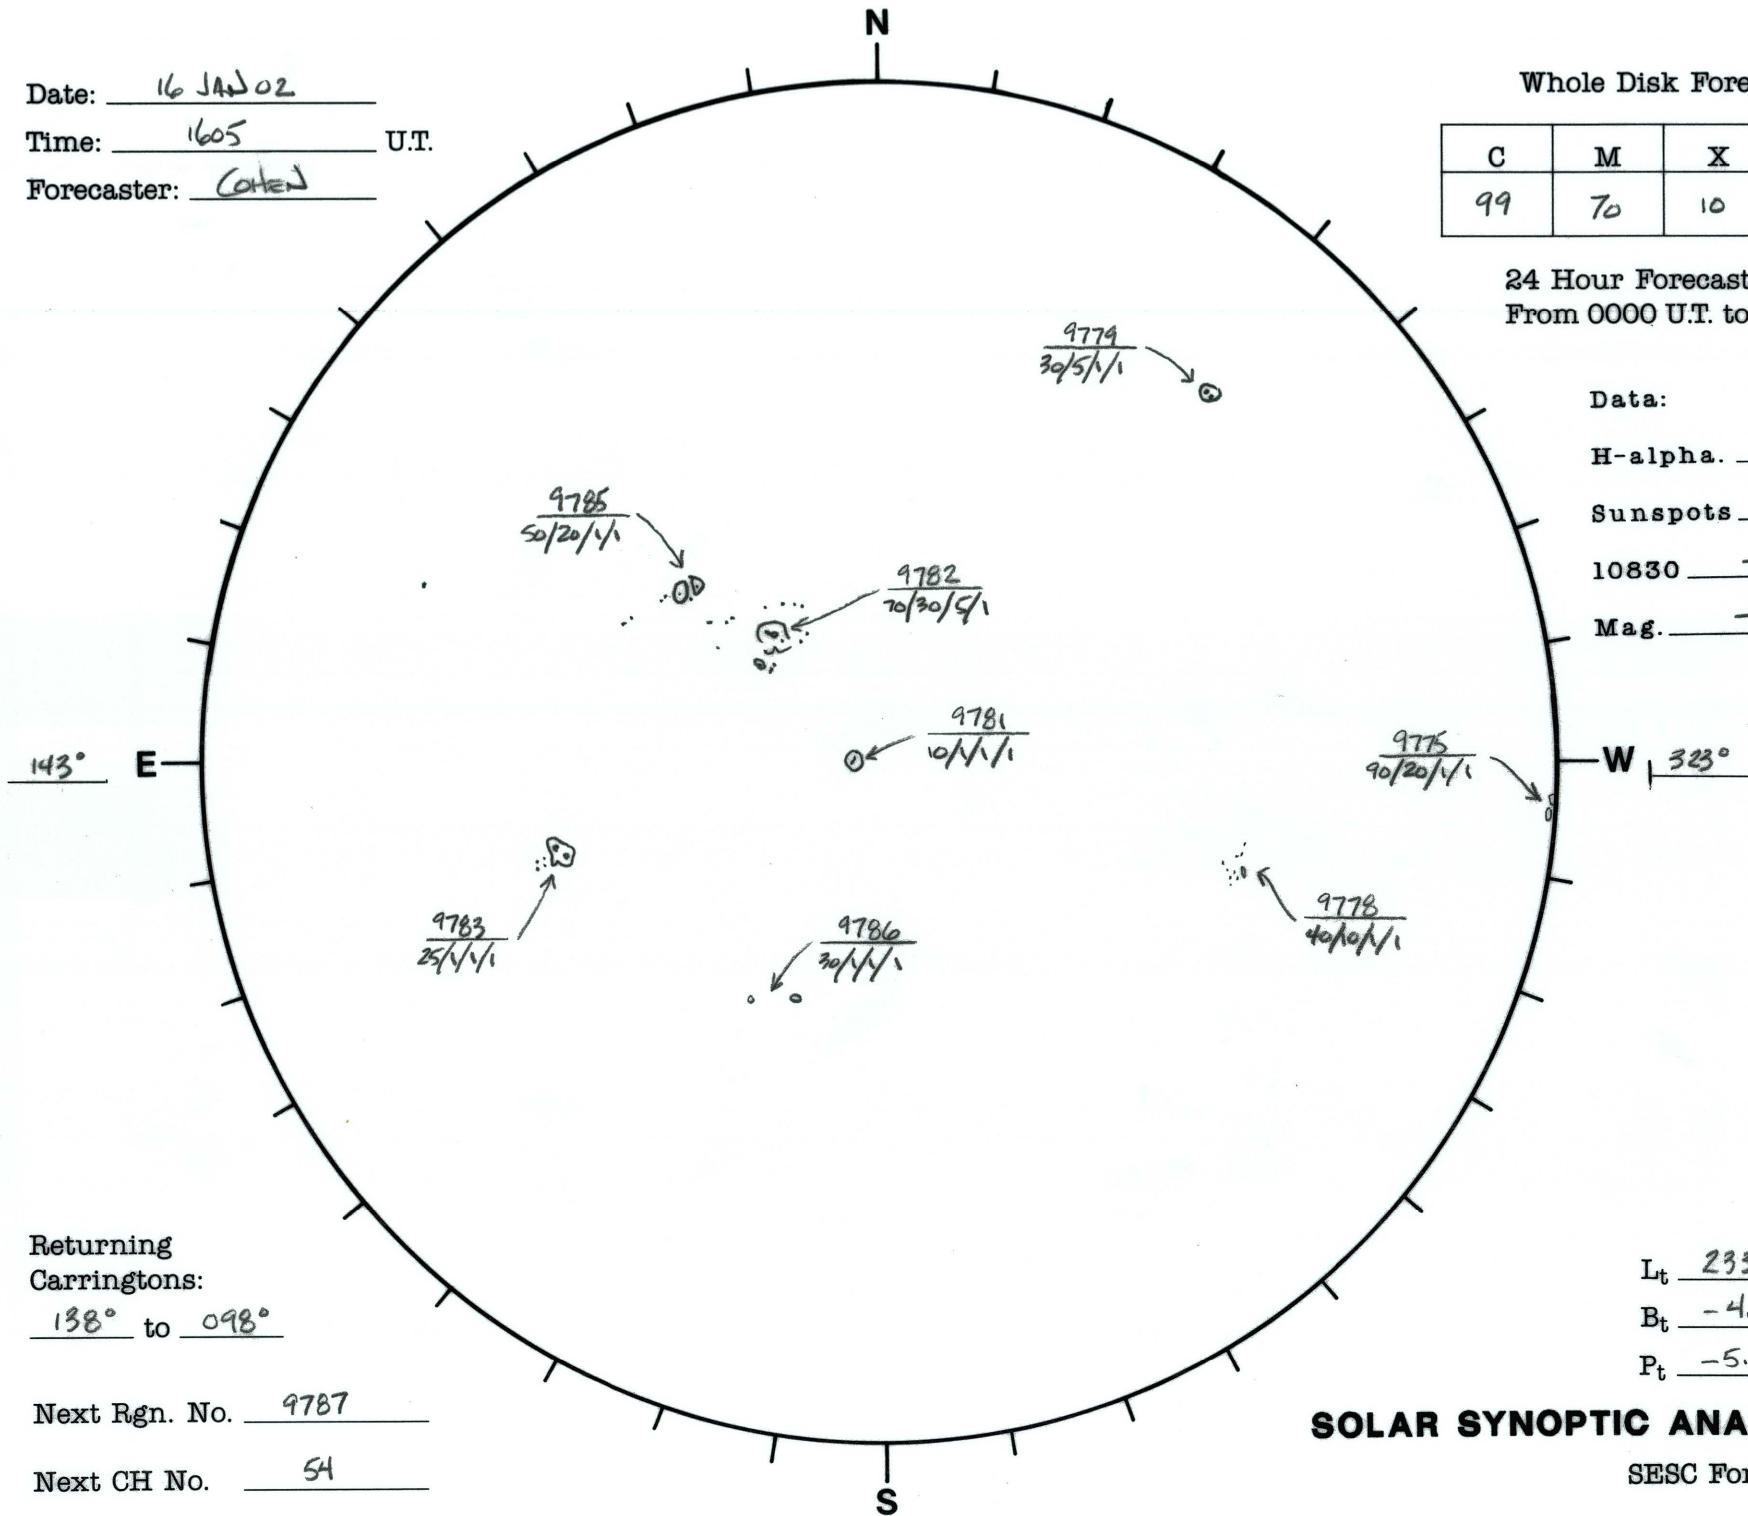

Date: 16 JAN 02
 Time: 1605 U.T.
 Forecaster: Cohen

Whole Disk Forecast

C	M	X	P
99	70	10	10

24 Hour Forecast
 From 0000 U.T. to 0000 U.T.

Data:
 H-alpha. U.T.
 Sunspots 1605 U.T.
 10830 U.T.
 Mag. U.T.

Returning Carringtons:
138° to 098°

Next Rgn. No. 9787

Next CH No. 54

L_t 233°
 B_t -4.7°
 P_t -5.3°

SOLAR SYNOPTIC ANALYSIS

SESC Form W18