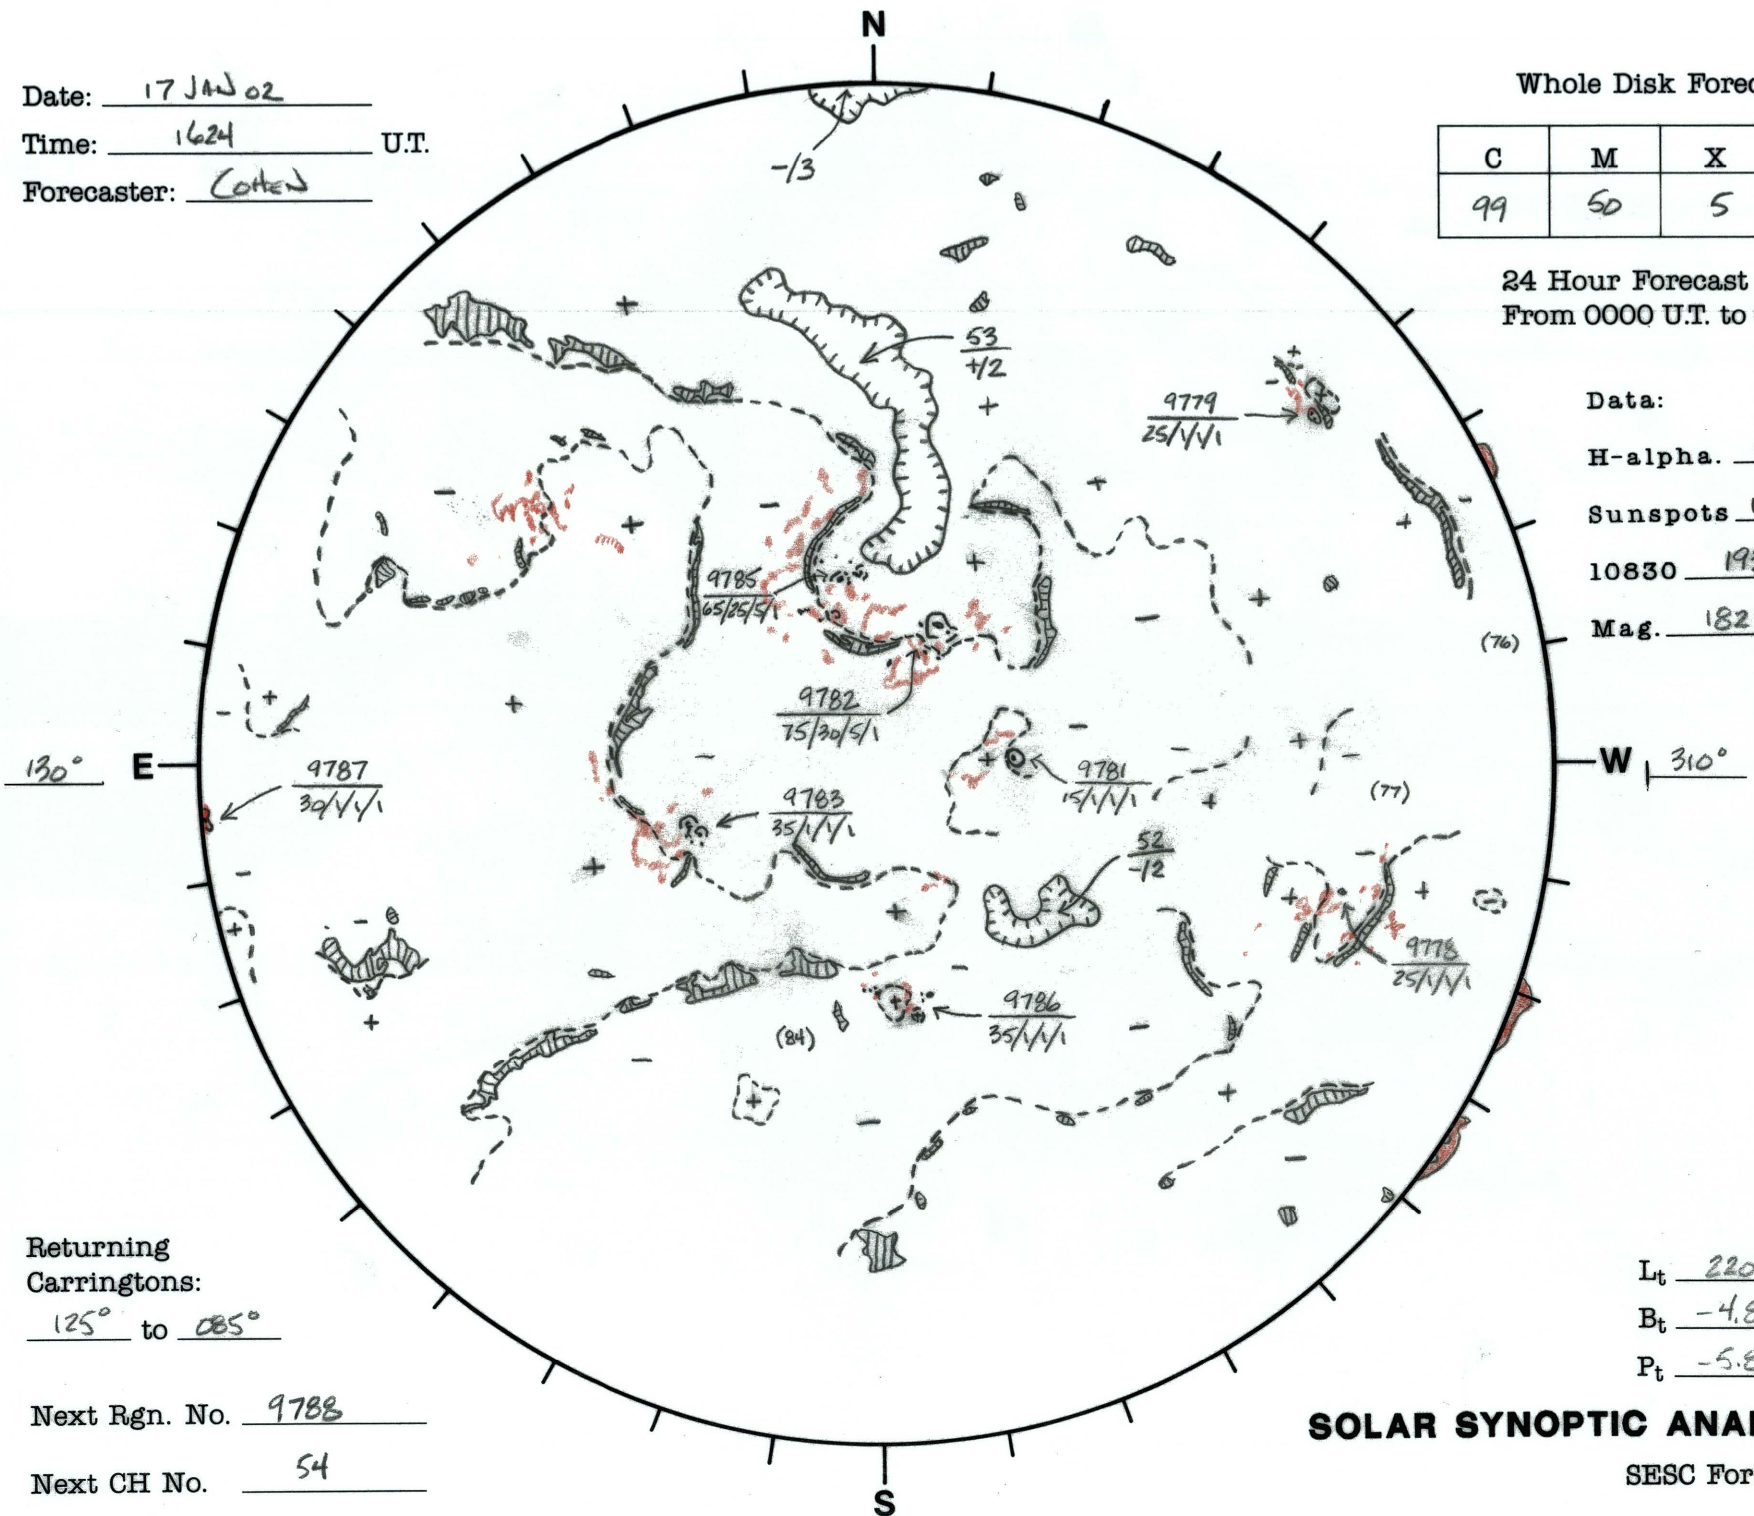

Date: 17 JAN 02  
 Time: 1624 U.T.  
 Forecaster: COTTEN

Whole Disk Forecast

C	M	X	P
99	50	5	5

24 Hour Forecast  
 From 0000 U.T. to 0000 U.T.

Data:  
 H-alpha. 1624 U.T.  
 Sunspots 1805 U.T.  
 10830 1938 U.T.  
 Mag. 1821 U.T.

Returning Carringtons:  
125° to 085°

Next Rgn. No. 9788  
 Next CH No. 54

L<sub>t</sub> 220°  
 B<sub>t</sub> -4.8°  
 P<sub>t</sub> -5.8°

**SOLAR SYNOPTIC ANALYSIS**