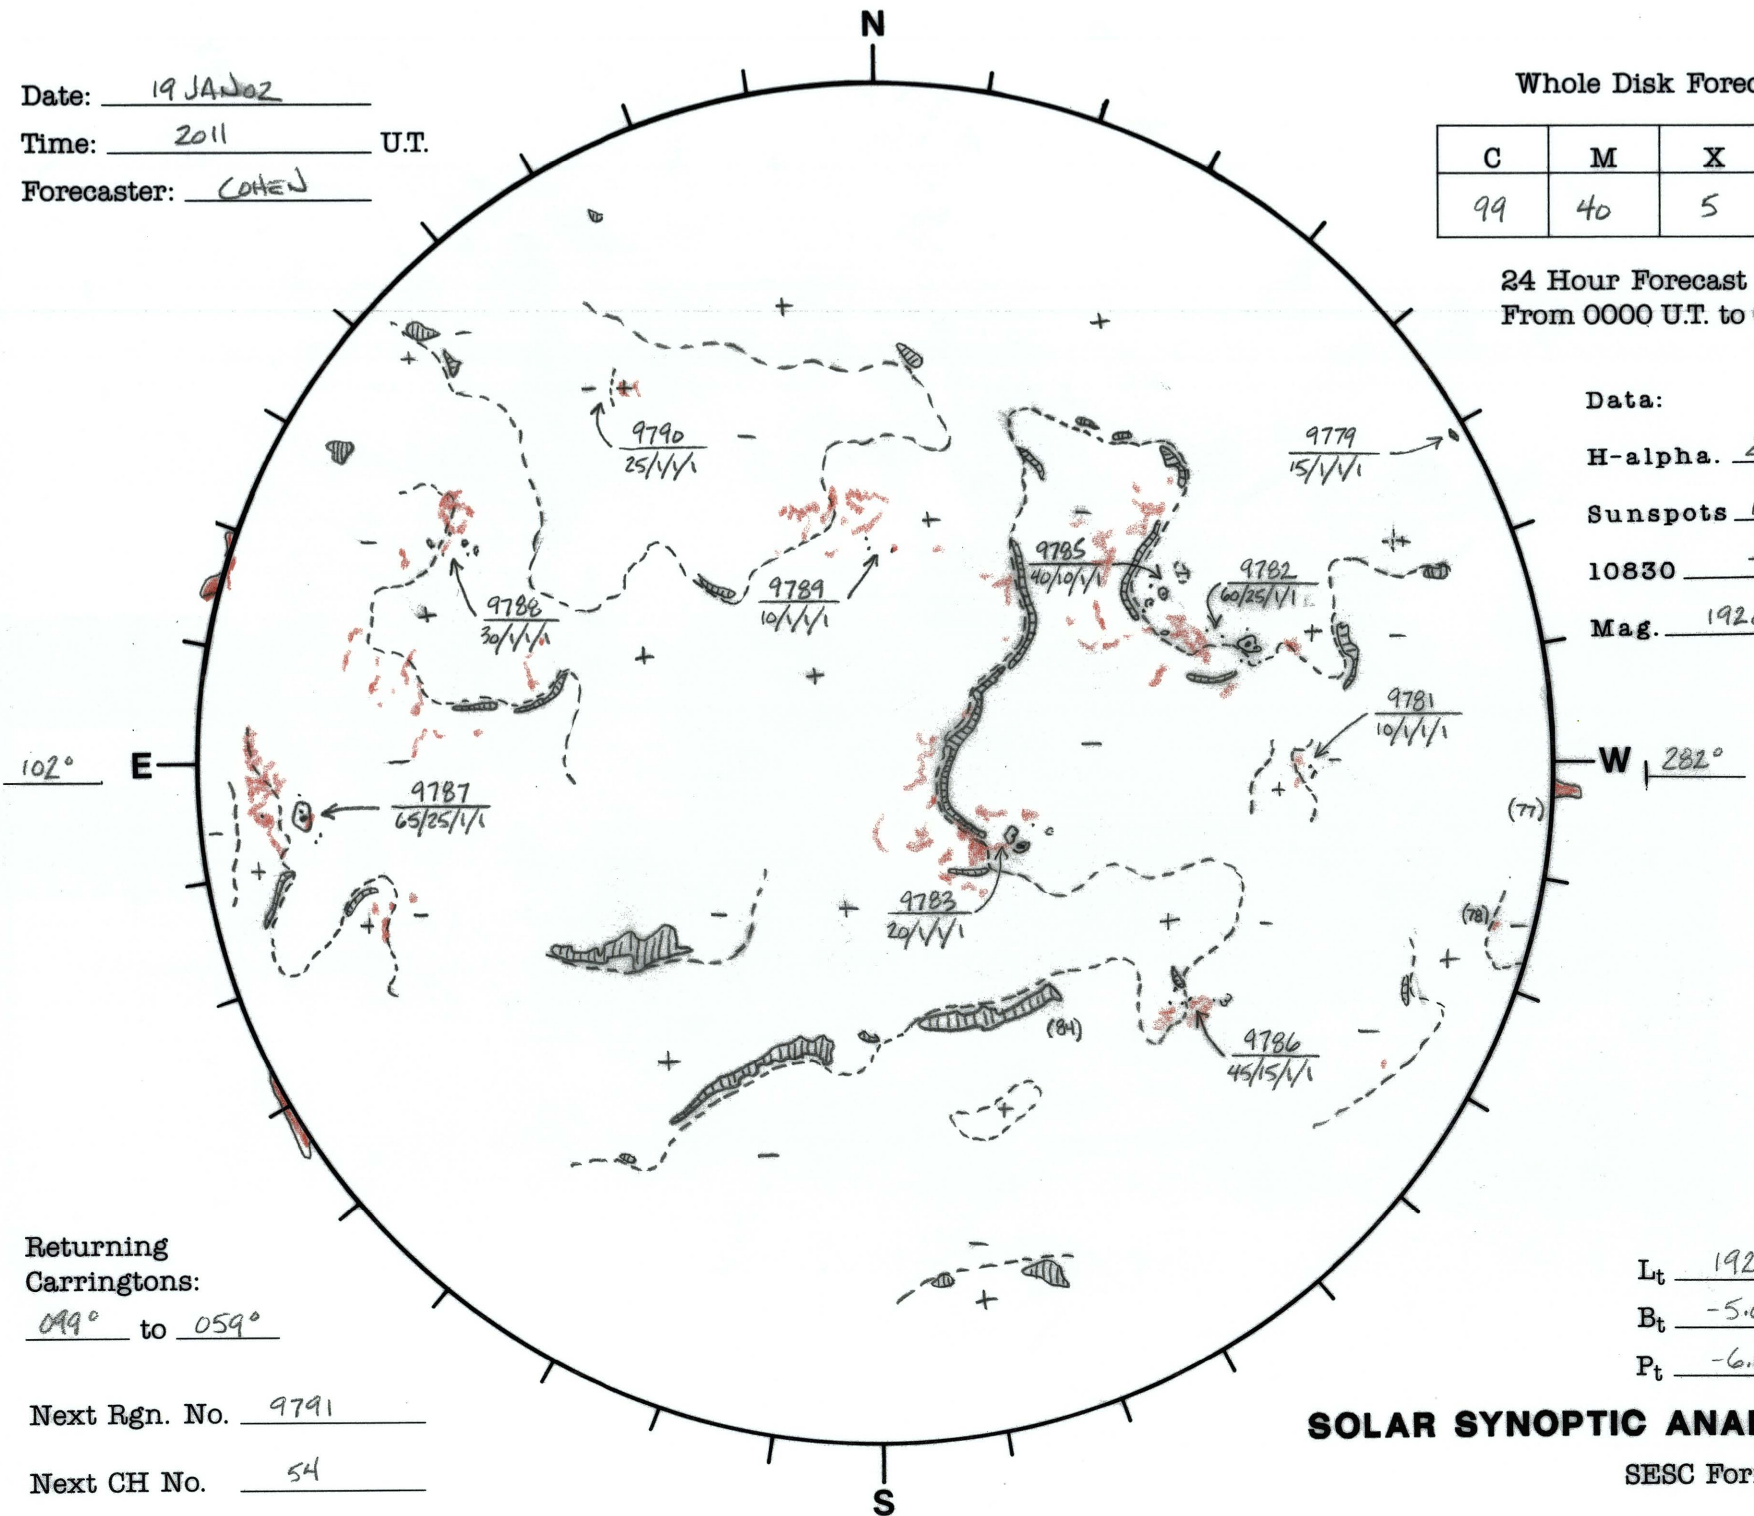

Date: 19 JAN 02
 Time: 2011 U.T.
 Forecaster: COHEN

Whole Disk Forecast

C	M	X	P
99	40	5	1

24 Hour Forecast
 From 0000 U.T. to 0000 U.T.

Data:
 H-alpha. 2011 U.T.
 Sunspots 1508 U.T.
 10830 - U.T.
 Mag. 1920 U.T.

Returning Carringtons:
099° to 059°

Next Rgn. No. 9791
 Next CH No. 54

SOLAR SYNOPTIC ANALYSIS

SESC Form W18