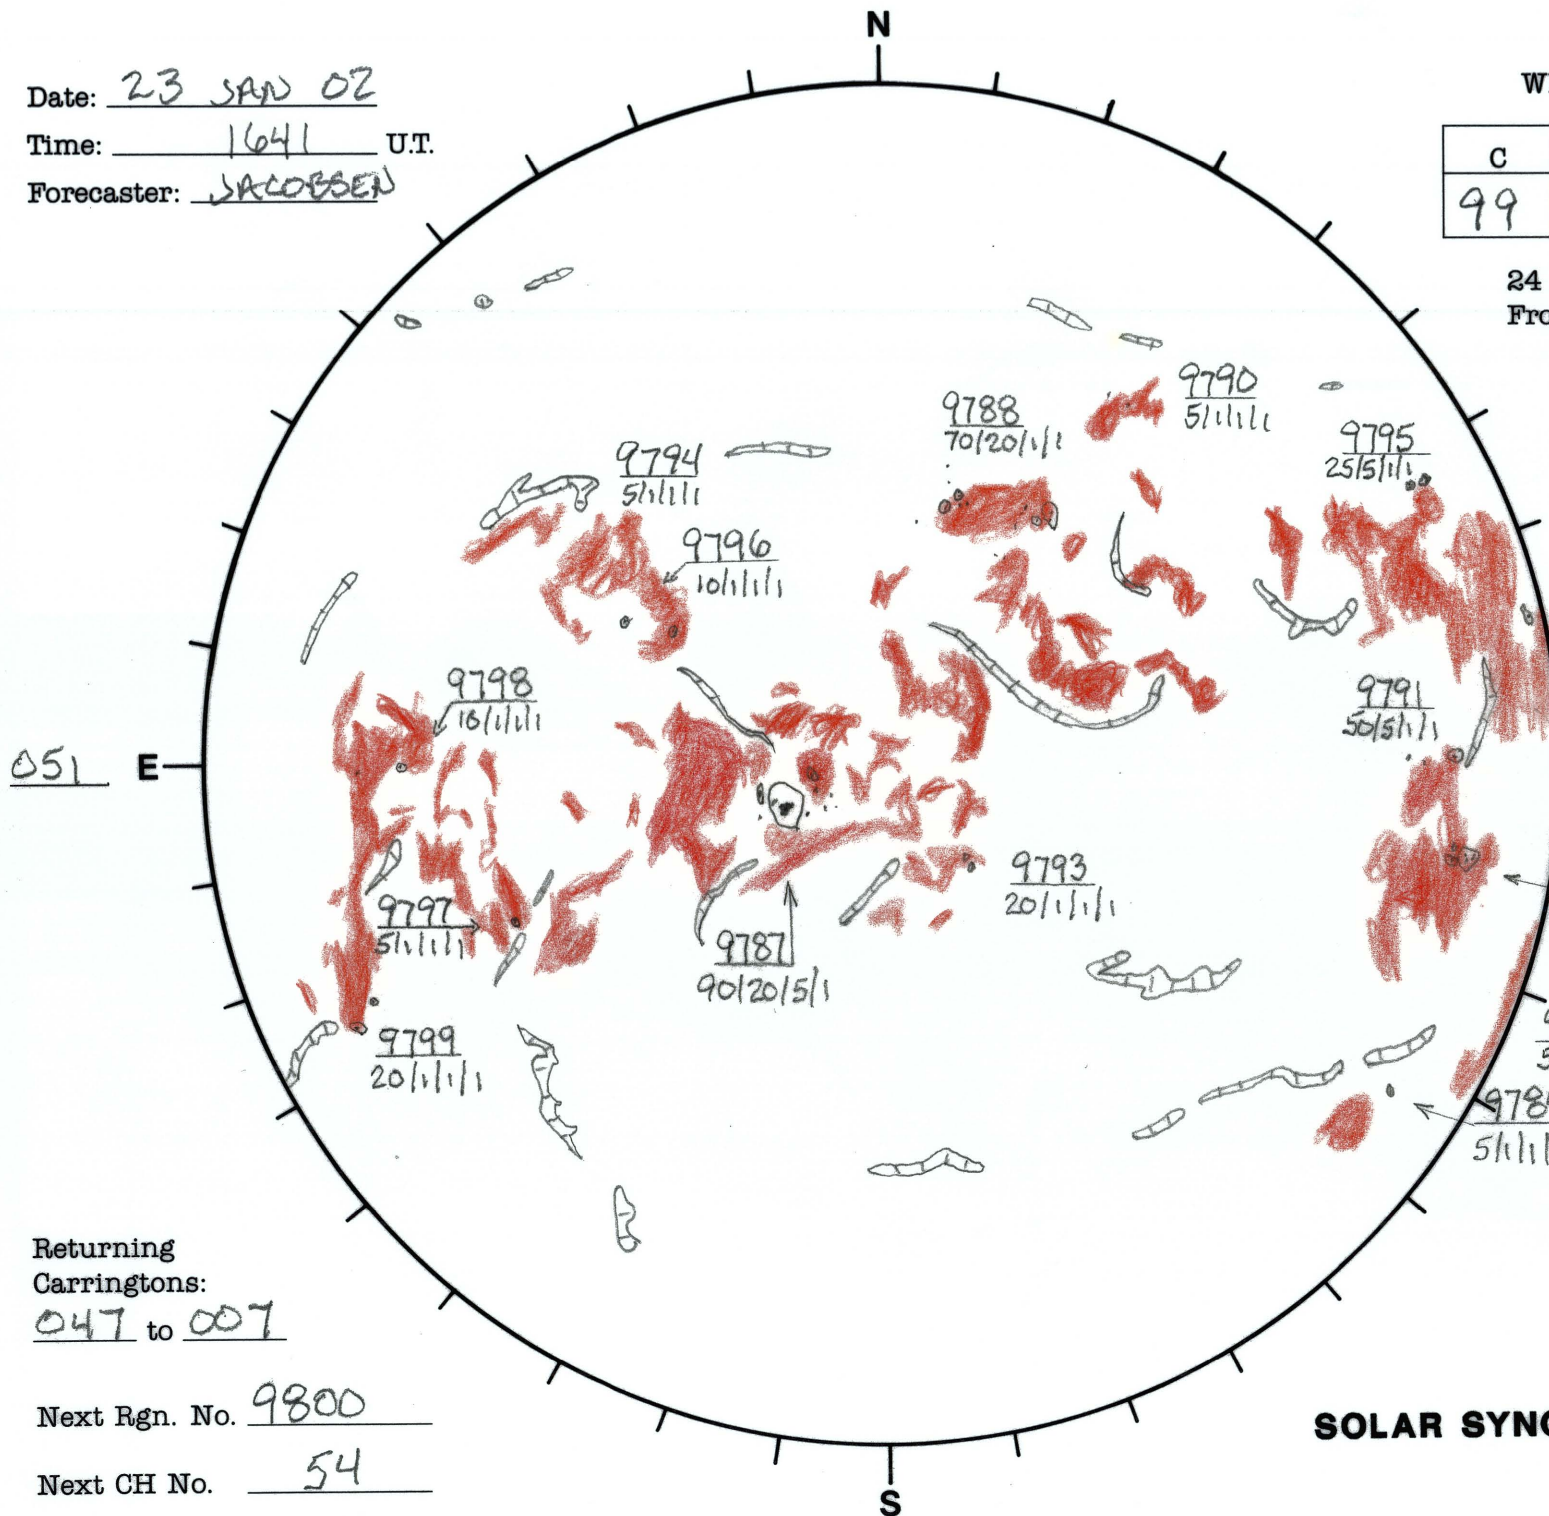

Date: 23 JAN 02

Time: 1641 U.T.

Forecaster: JACOBSEN

Whole Disk Forecast

C	M	X	P
99	50	5	1

24 Hour Forecast
From 0000 U.T. to 0000 U.T.

Data:

H-alpha. 1641 U.T.

Sunspots 1650 U.T.

10830 N/A U.T.

Mag. N/A U.T.

9785
 10/1/1/1
 9782
 5/1/1/1
W 231
 9781
 5/1/1/1
 9783
 10/1/1/1

9786
 5/1/1/1
 9784
 5/1/1/1

051 E

Returning Carringtons:

047 to 007

Next Rgn. No. 9800

Next CH No. 54

L_t 141

B_t -5.4

P_t -8.6

SOLAR SYNOPTIC ANALYSIS

SESC Form W18