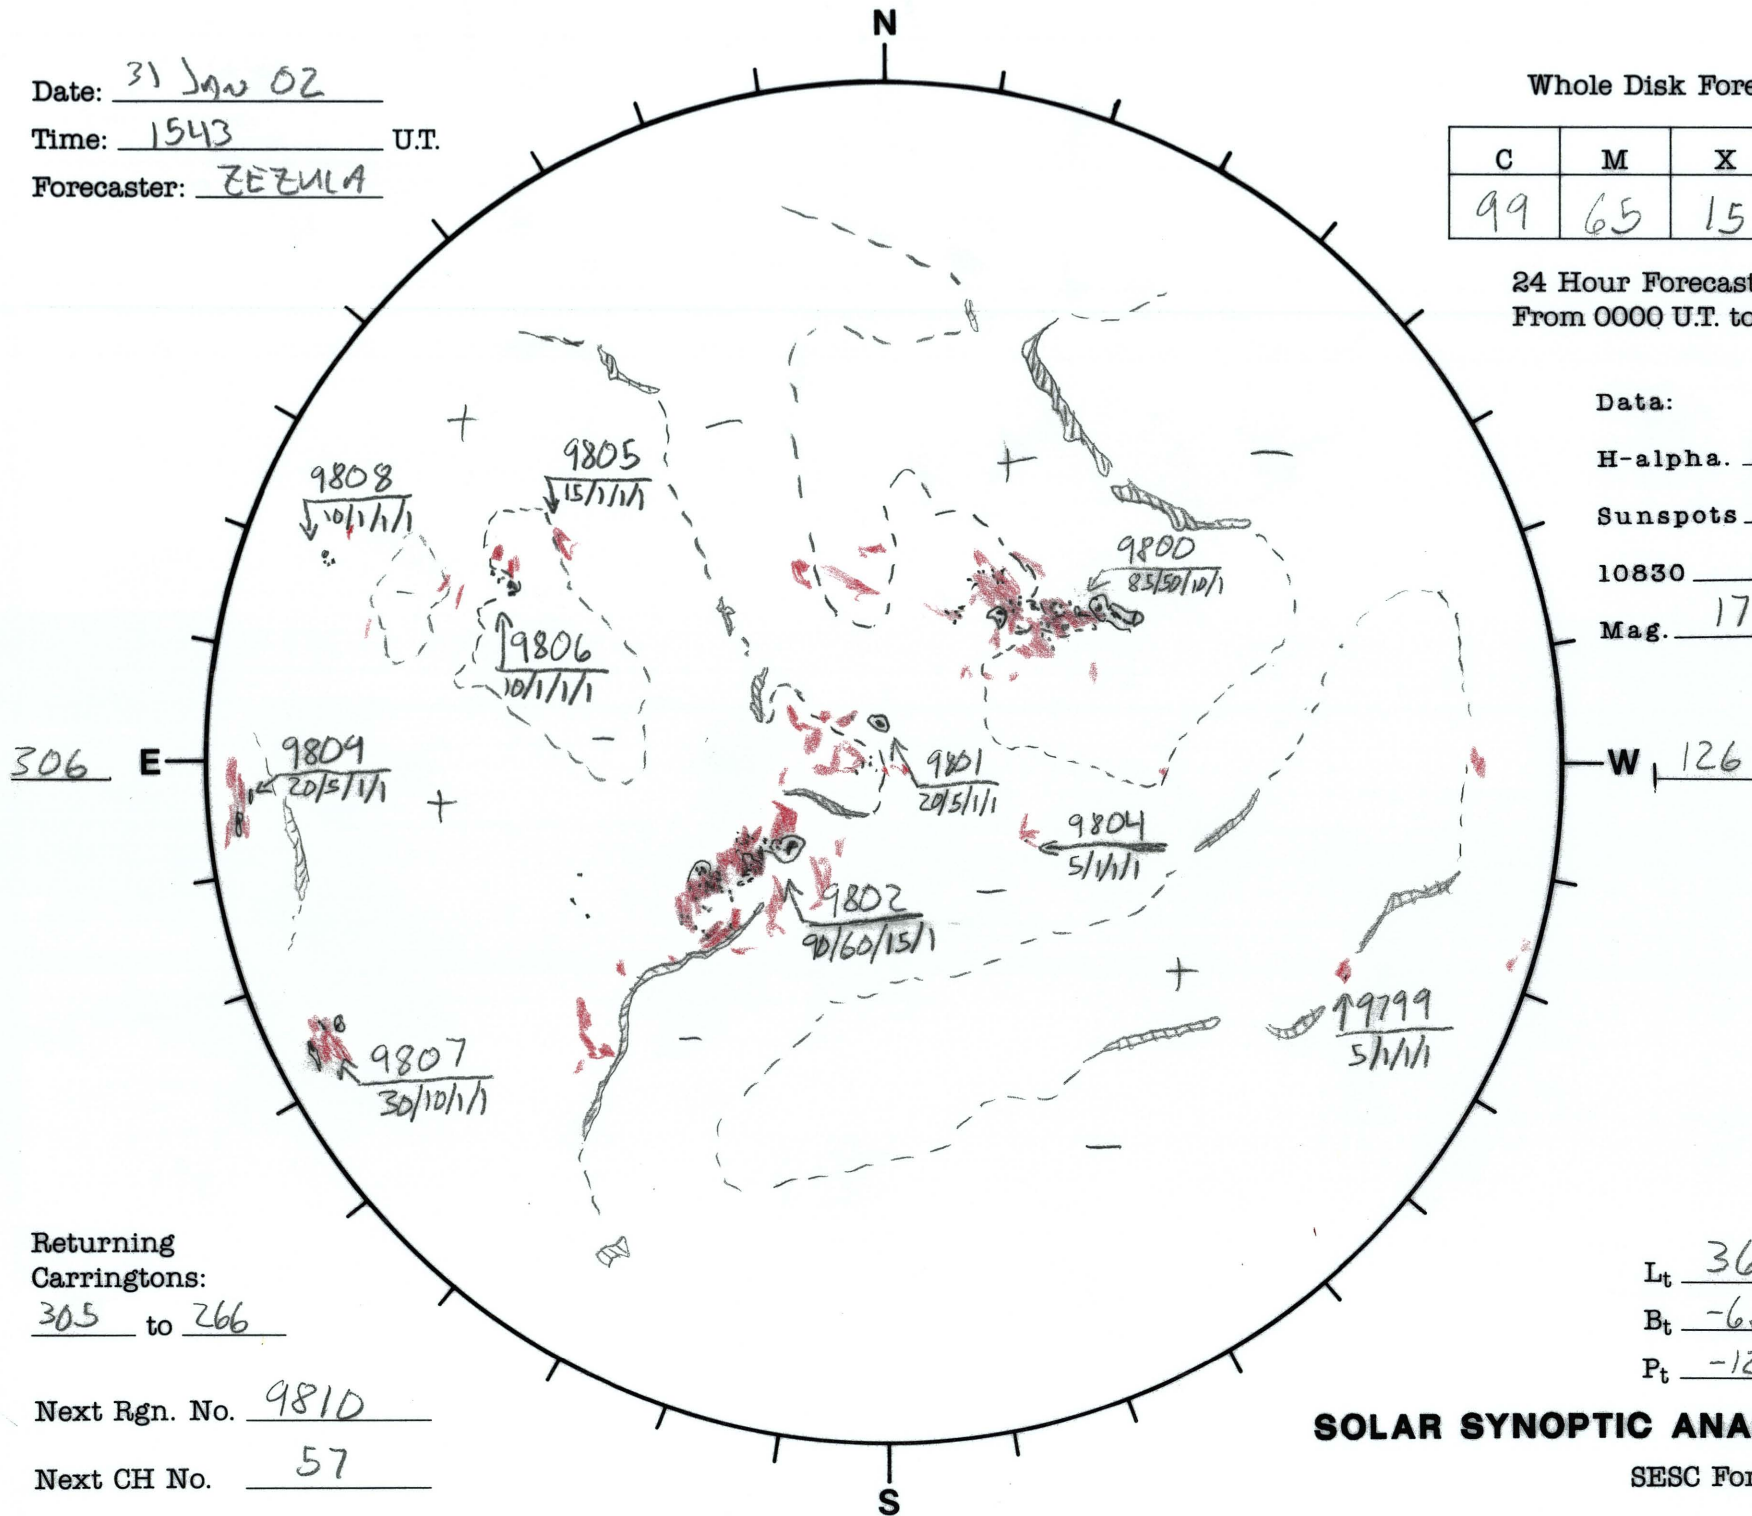

Date: 31 Jan 02
 Time: 1543 U.T.
 Forecaster: ZEZULA

Whole Disk Forecast

C	M	X	P
99	65	15	5

24 Hour Forecast
 From 0000 U.T. to 0000 U.T.

Data:
 H-alpha. 1028 U.T.
 Sunspots 1543 U.T.
 10830 U.T.
 Mag. 1721 U.T.

Returning Carringtons:
305 to 266

Next Rgn. No. 9810

Next CH No. 57

L_t 36
 B_t -6.0
 P_t -12.0

SOLAR SYNOPTIC ANALYSIS