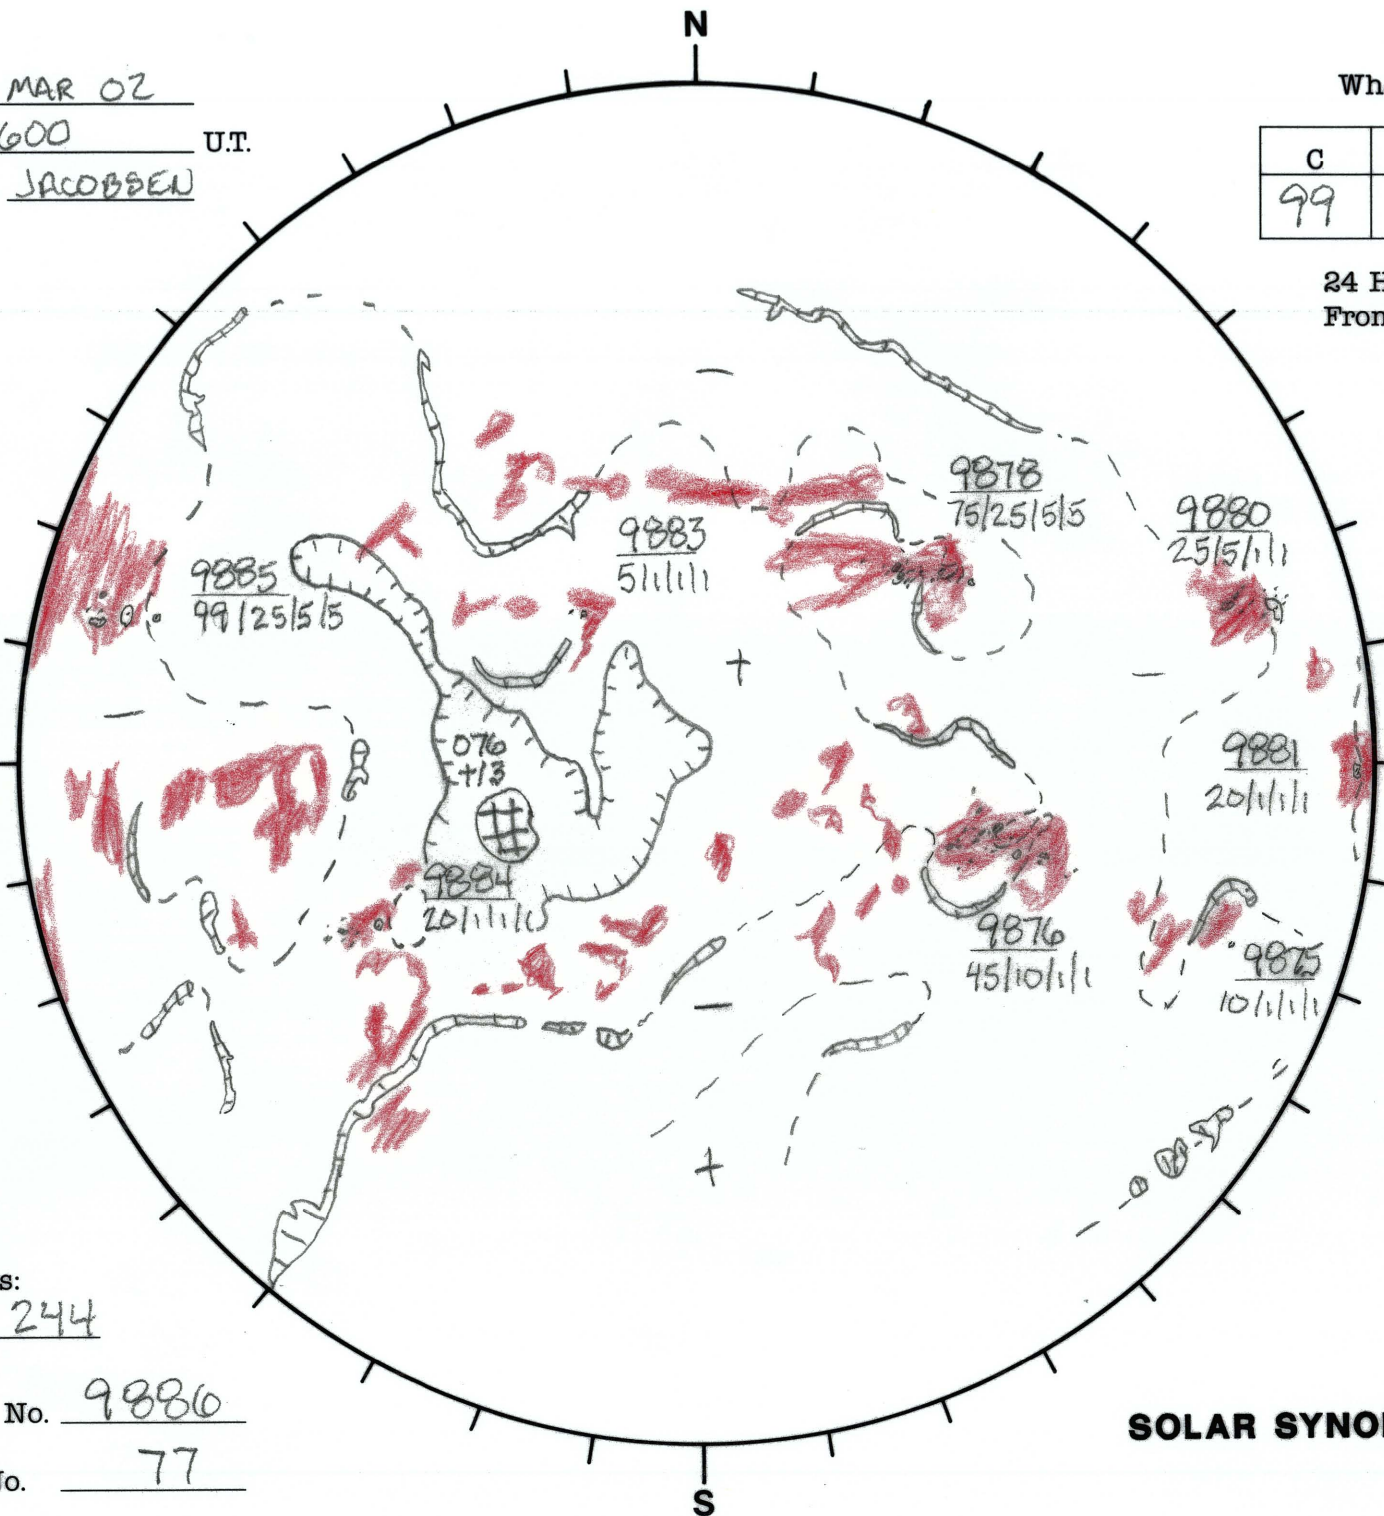

Date: 28 MAR 02
 Time: 1600 U.T.
 Forecaster: JACOBSEN

Whole Disk Forecast

C	M	X	P
99	45	5	5

24 Hour Forecast
 From 0000 U.T. to 0000 U.T.

Data:
 H-alpha. 1600 U.T.
 Sunspots 1205 U.T.
 SOHO 1306 U.T.
 Mag. 1600 U.T.

288 E

W 108

Returning Carringtons:
284 to 244

Next Rgn. No. 9886

Next CH No. 77

L_t 018.2
 B_t -6.7
 P_t -26.0

SOLAR SYNOPTIC ANALYSIS

SESC Form W18