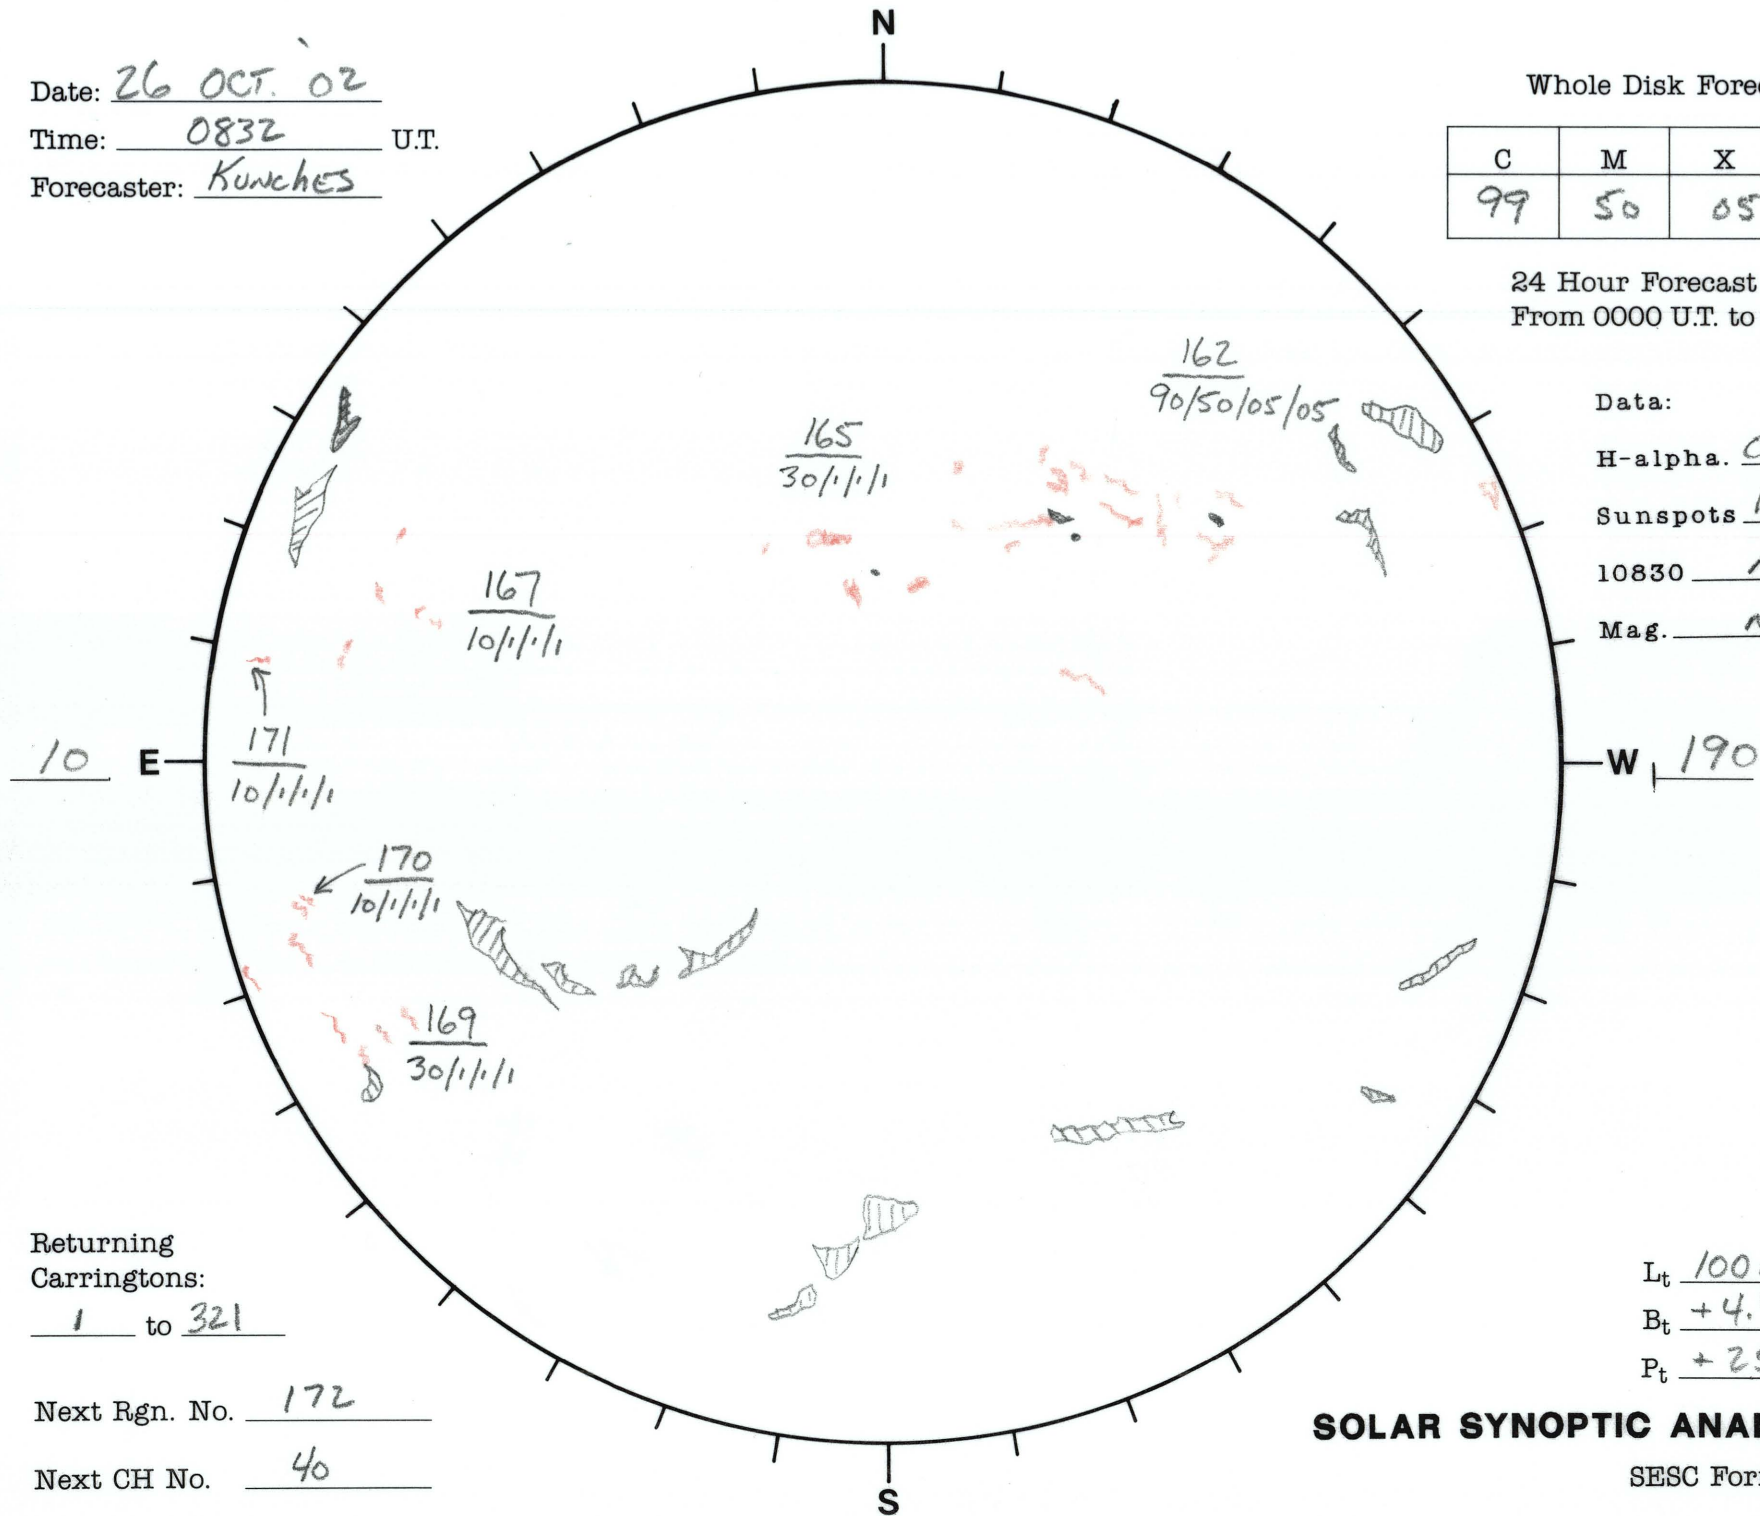

Date: 26 OCT. 02  
 Time: 0832 U.T.  
 Forecaster: Kunches

Whole Disk Forecast

C	M	X	P
99	50	05	05

24 Hour Forecast  
 From 0000 U.T. to 0000 U.T.

Data:  
 H-alpha. 0832 U.T.  
 Sunspots 1232 U.T.  
 10830 NA U.T.  
 Mag. NA U.T.

Returning Carringtons:  
1 to 321

Next Rgn. No. 172

Next CH No. 40

$L_t$  100.5  
 $B_t$  +4.9  
 $P_t$  +25.3

**SOLAR SYNOPTIC ANALYSIS**