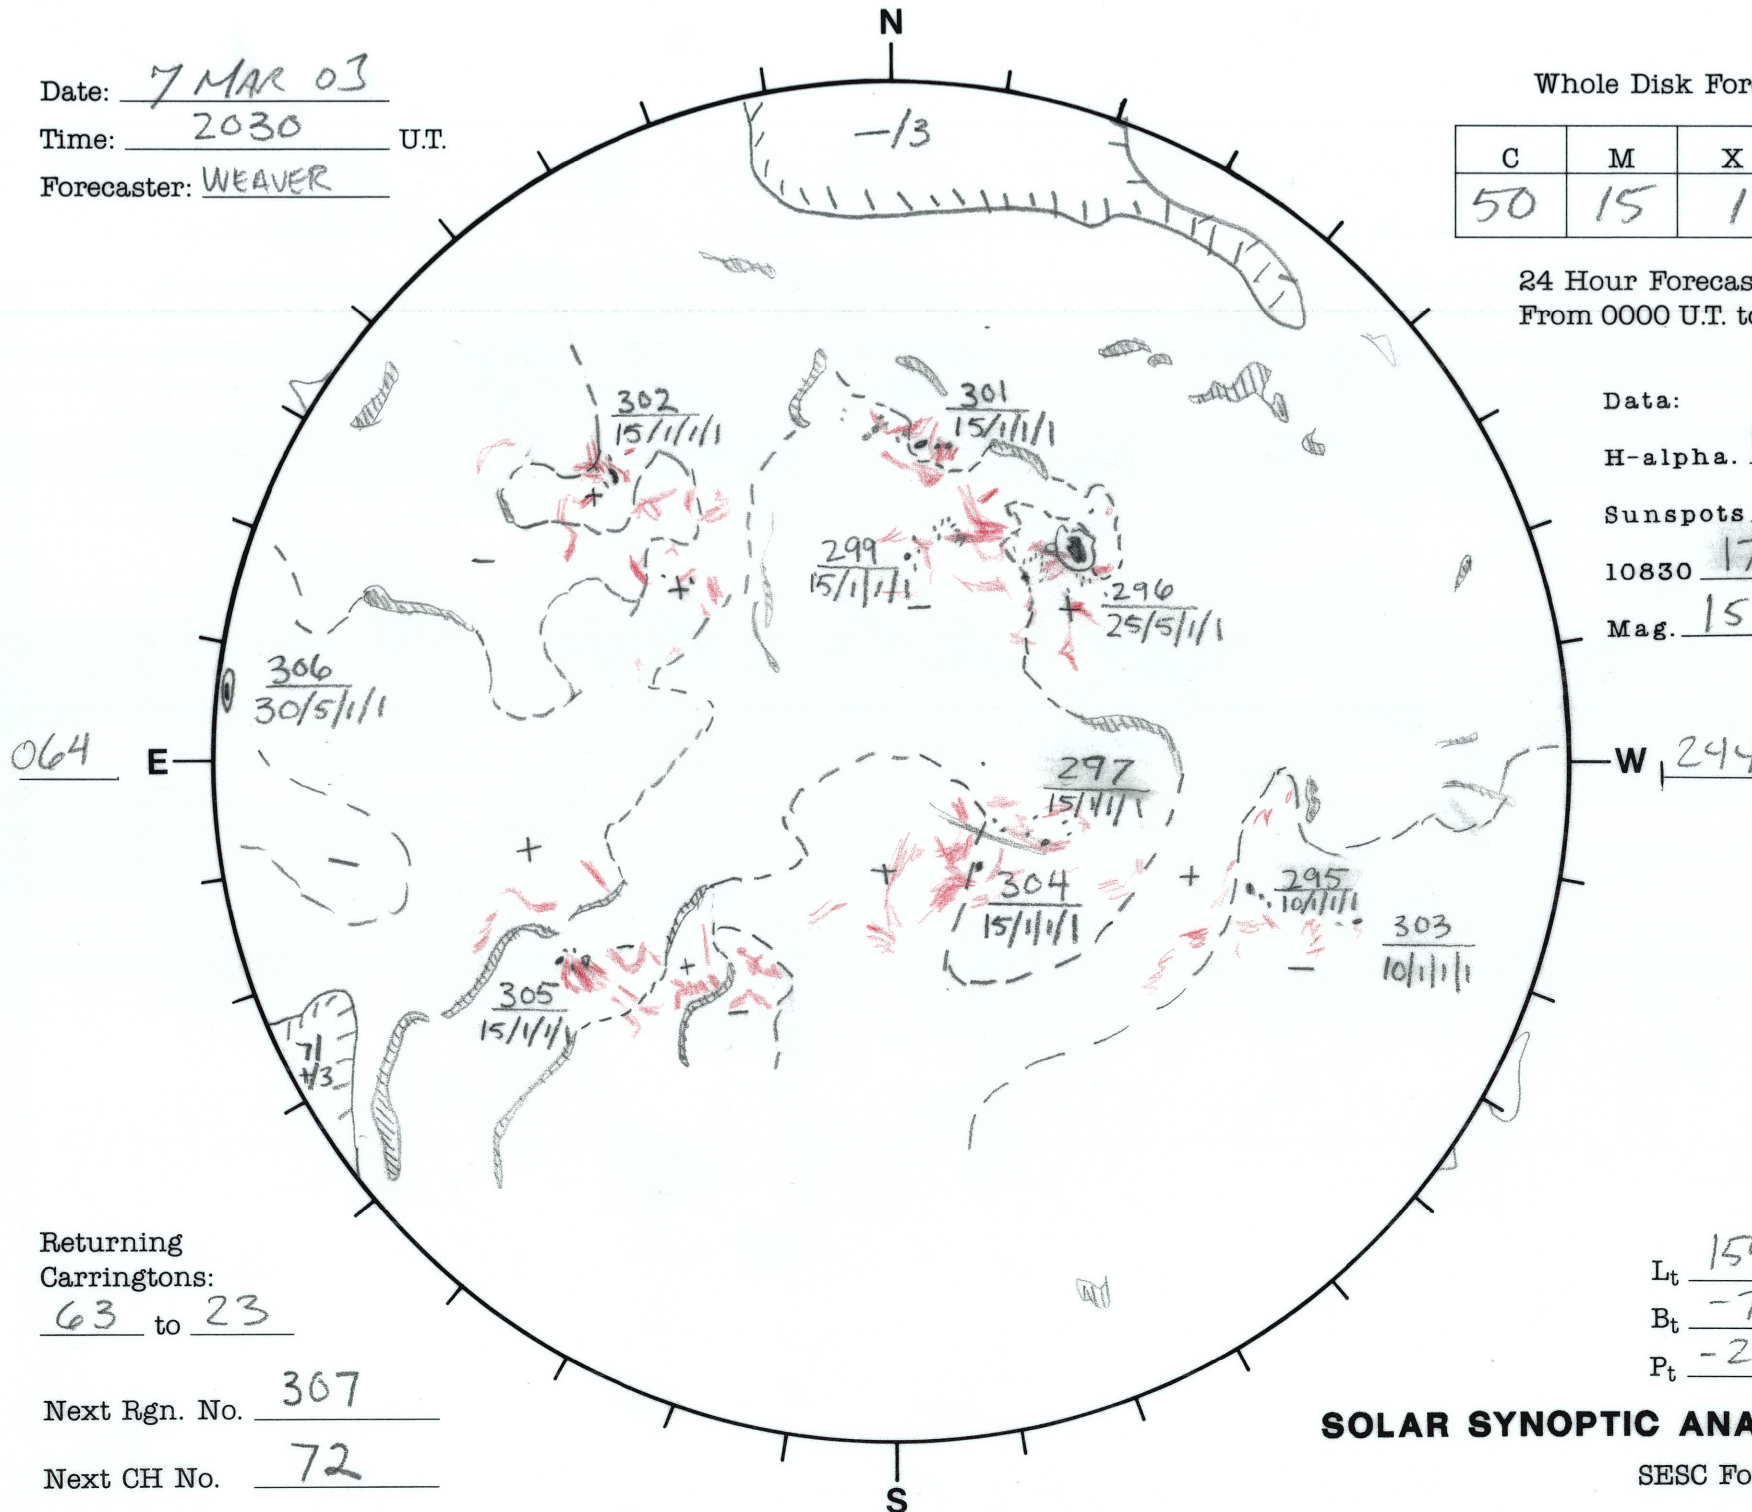

Date: 7 MAR 03
 Time: 2030 U.T.
 Forecaster: WEAVER

Whole Disk Forecast

C	M	X	P
50	15	1	1

24 Hour Forecast
 From 0000 U.T. to 0000 U.T.

Data:
 H-alpha. 1850 U.T.
 Sunspots 1530 U.T.
 10830 1723 U.T.
 Mag. 1526 U.T.

Returning
 Carringtons:
63 to 23

Next Rgn. No. 307

Next CH No. 72

L_t 154.6
 B_t -7.3
 P_t -23.0

SOLAR SYNOPTIC ANALYSIS