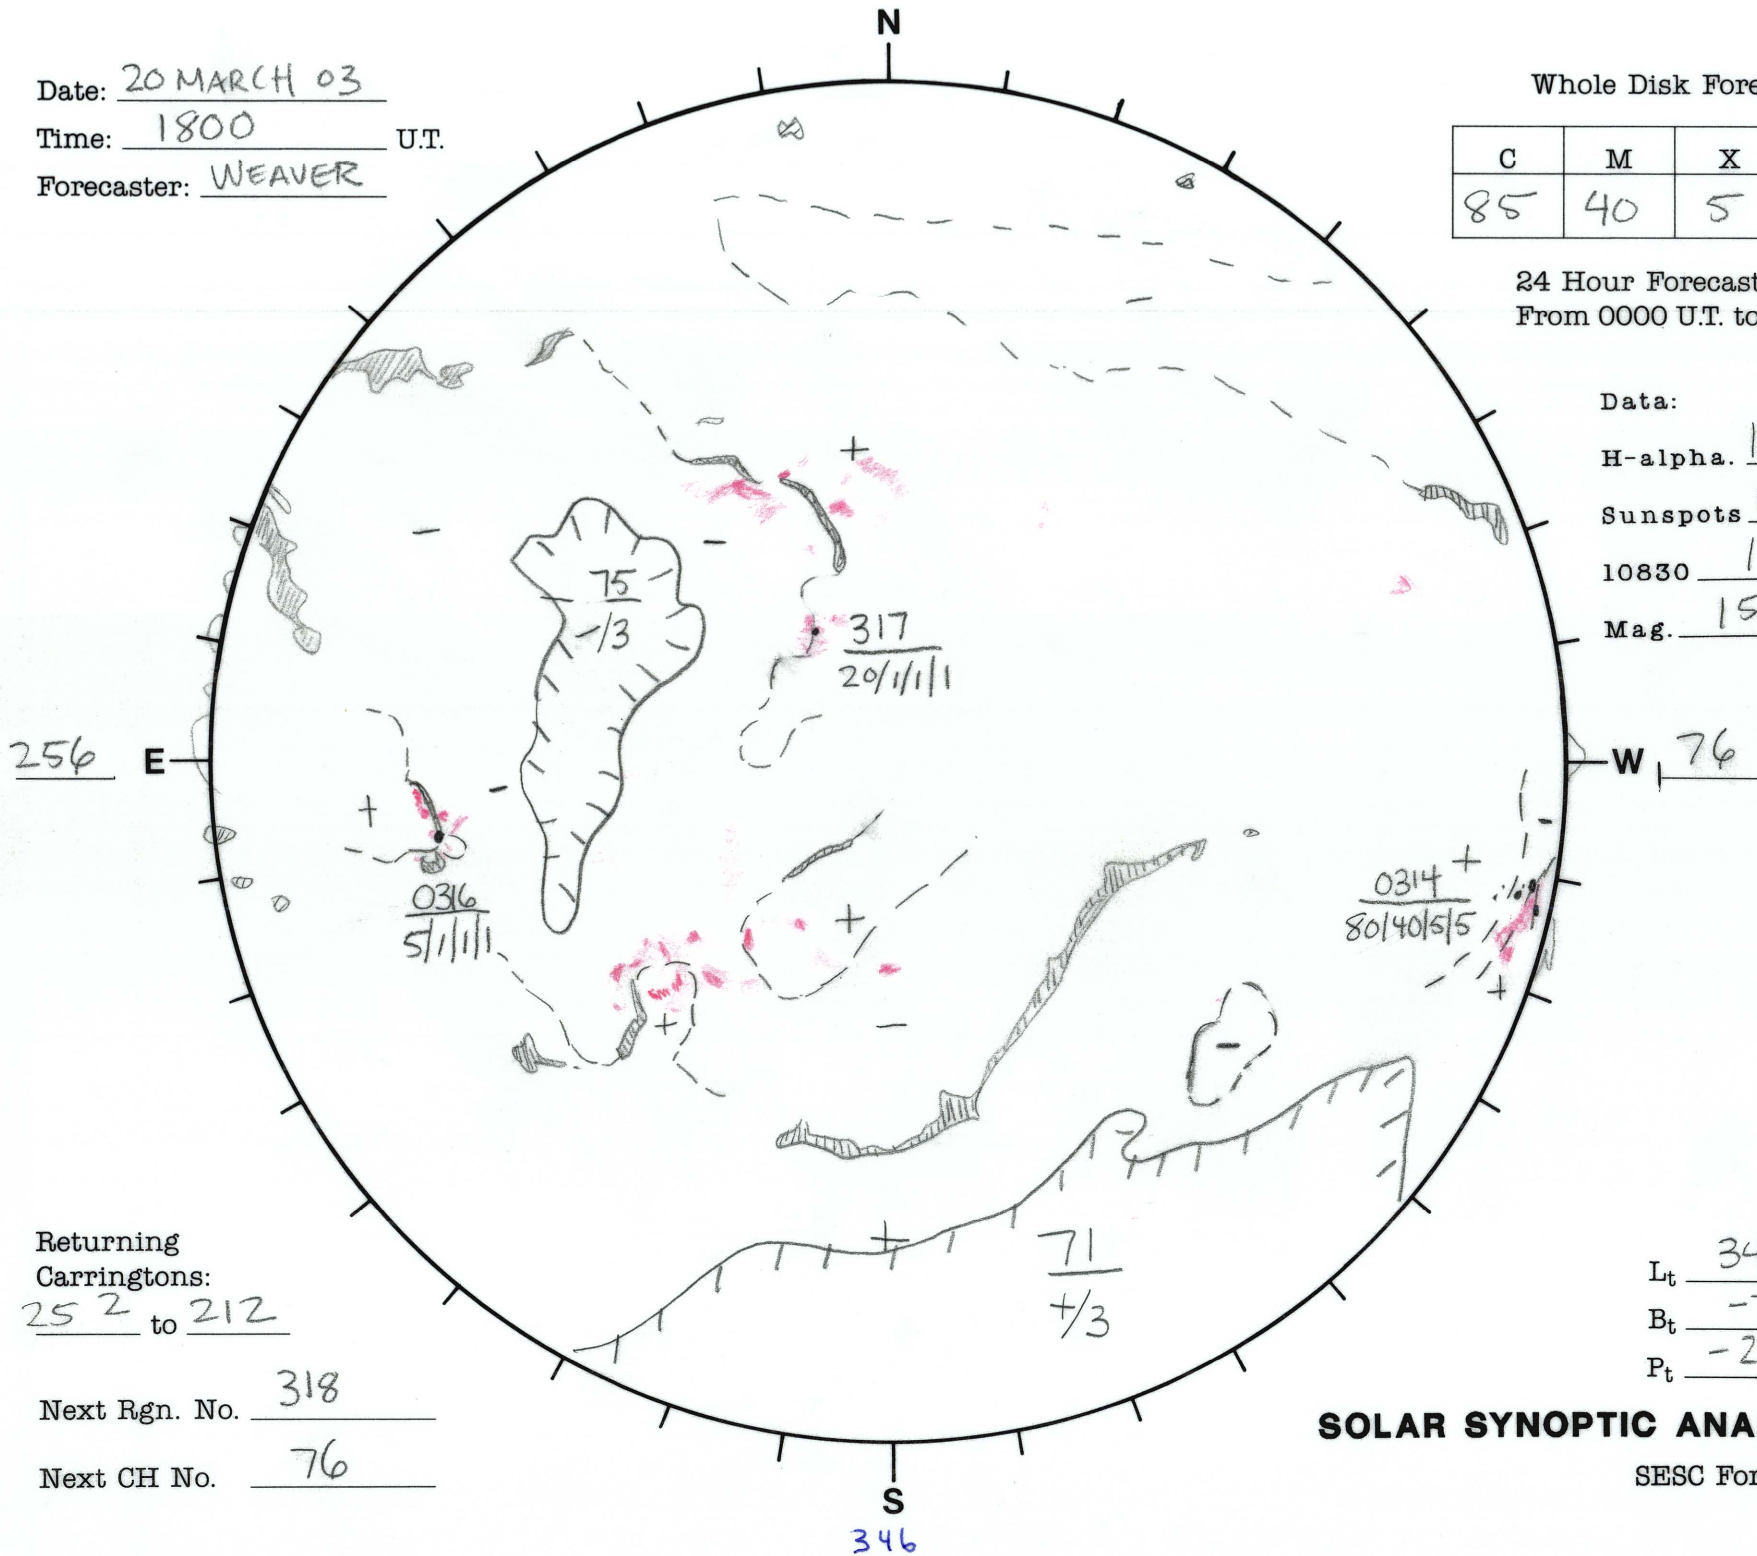

Date: 20 MARCH 03
 Time: 1800 U.T.
 Forecaster: WEAVER

Whole Disk Forecast

C	M	X	P
85	40	5	5

24 Hour Forecast
 From 0000 U.T. to 0000 U.T.

Data:
 H-alpha. 1650 U.T.
 Sunspots 1452 U.T.
 10830 1719 U.T.
 Mag. 1545 U.T.

Returning Carringtons:
252 to 212

Next Rgn. No. 318

Next CH No. 76

L_t 345.7
 B_t -7.0
 P_t -25.2

SOLAR SYNOPTIC ANALYSIS