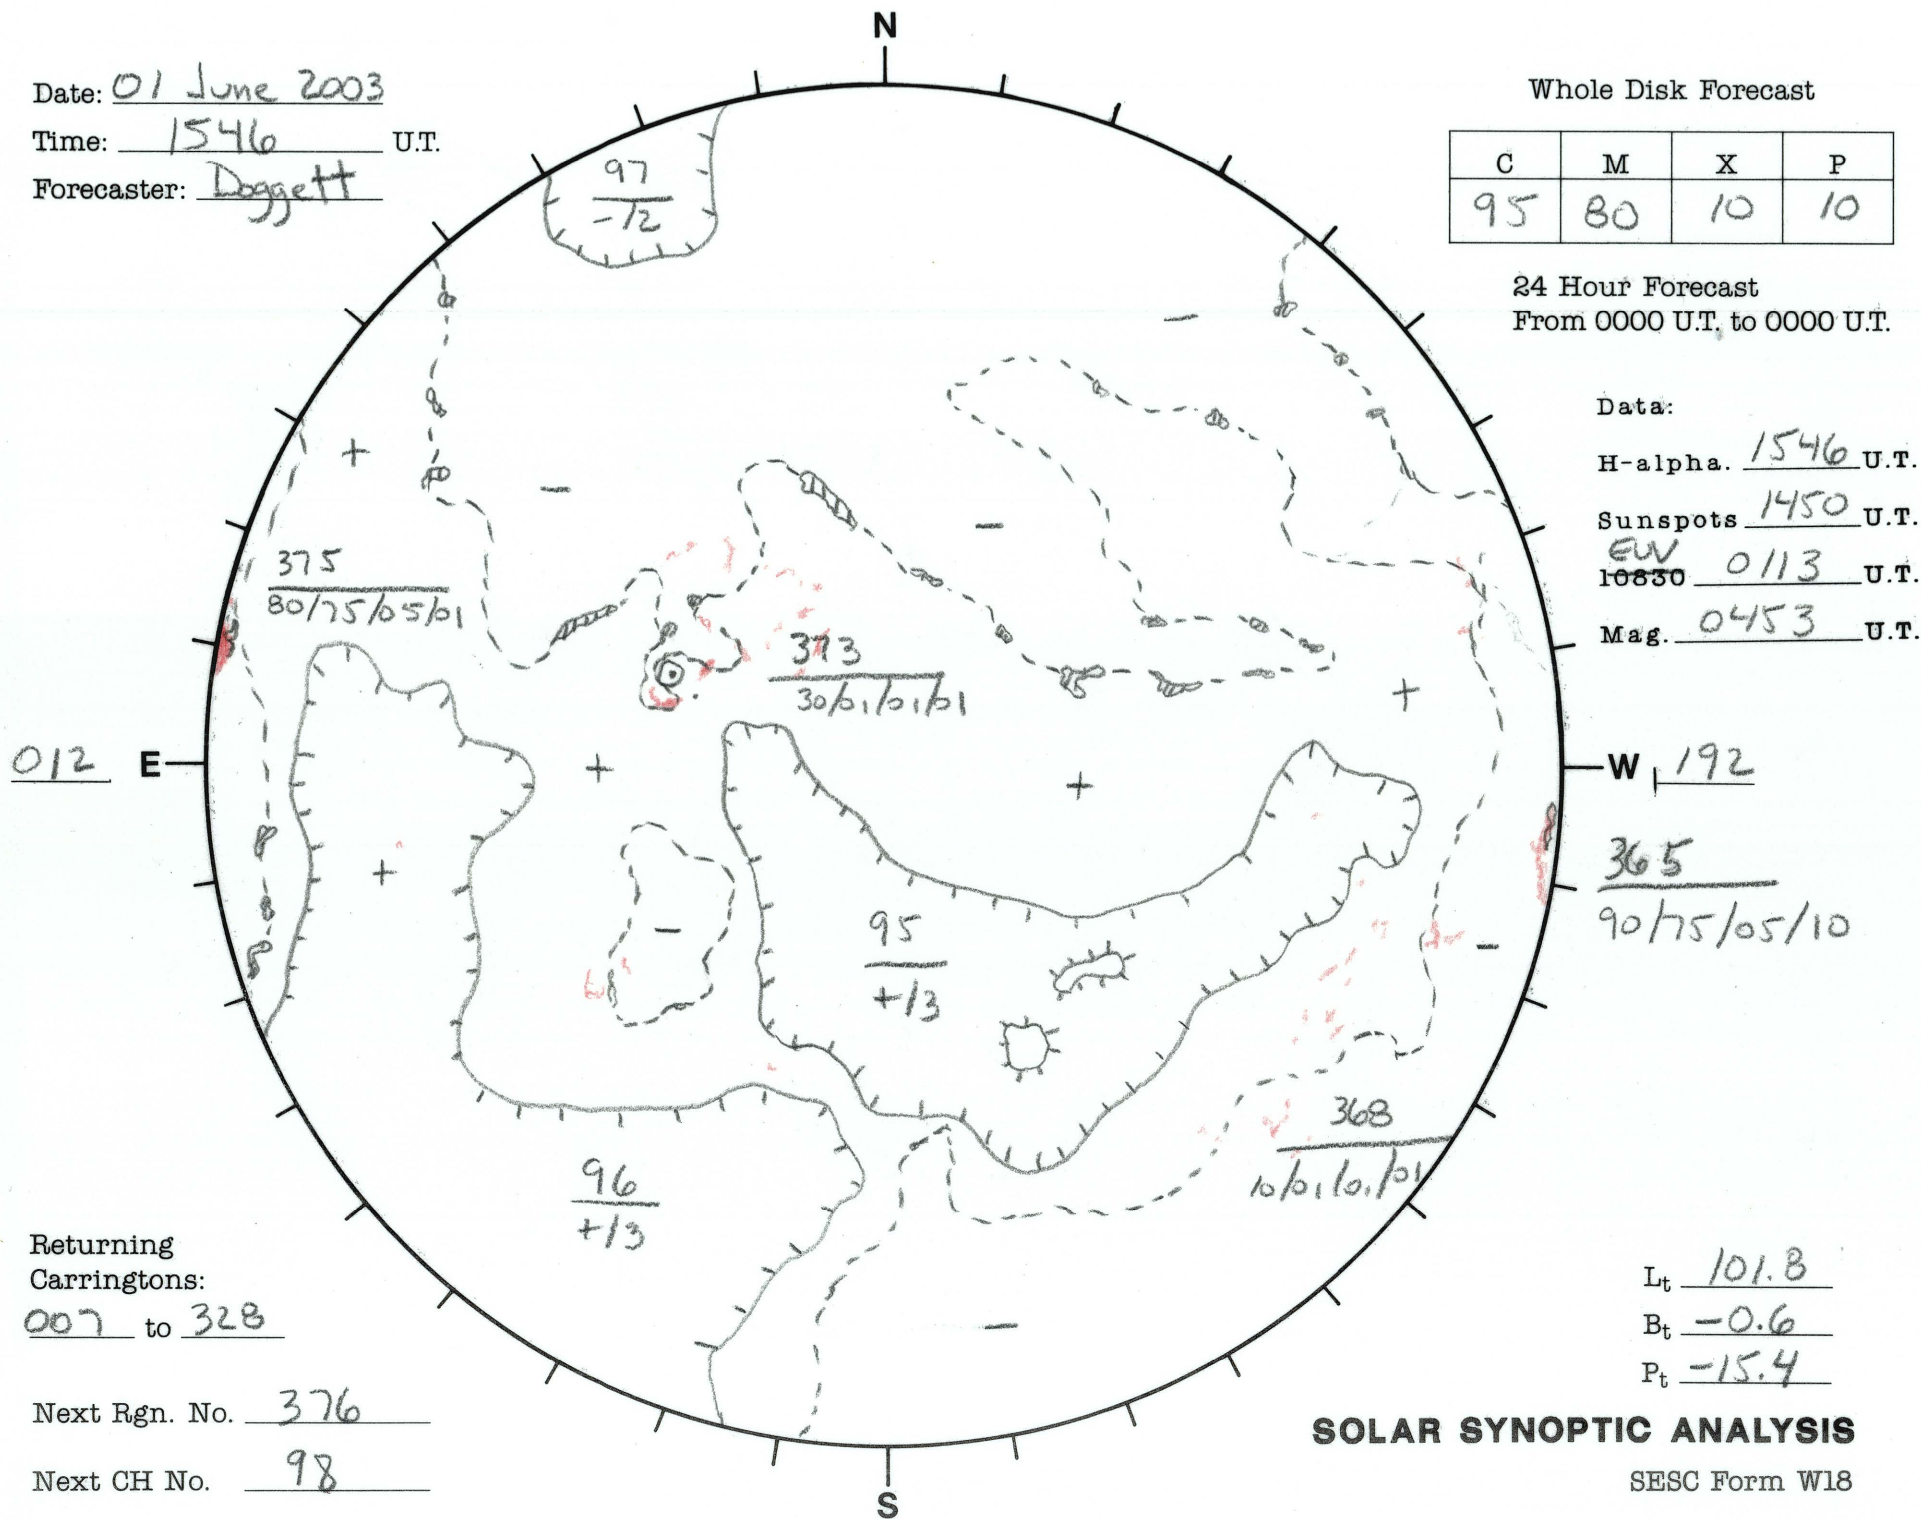

Date: 01 June 2003
 Time: 1546 U.T.
 Forecaster: Doggett

Whole Disk Forecast

C	M	X	P
95	80	10	10

24 Hour Forecast
 From 0000 U.T. to 0000 U.T.

Data:
 H-alpha. 1546 U.T.
 Sunspots 1450 U.T.
 EW 0113 U.T.
 10830 0113 U.T.
 Mag. 0453 U.T.

Returning Carringtons:
007 to 328

Next Rgn. No. 376

Next CH No. 98

L_t 101.8
 B_t -0.6
 P_t -15.4

SOLAR SYNOPTIC ANALYSIS