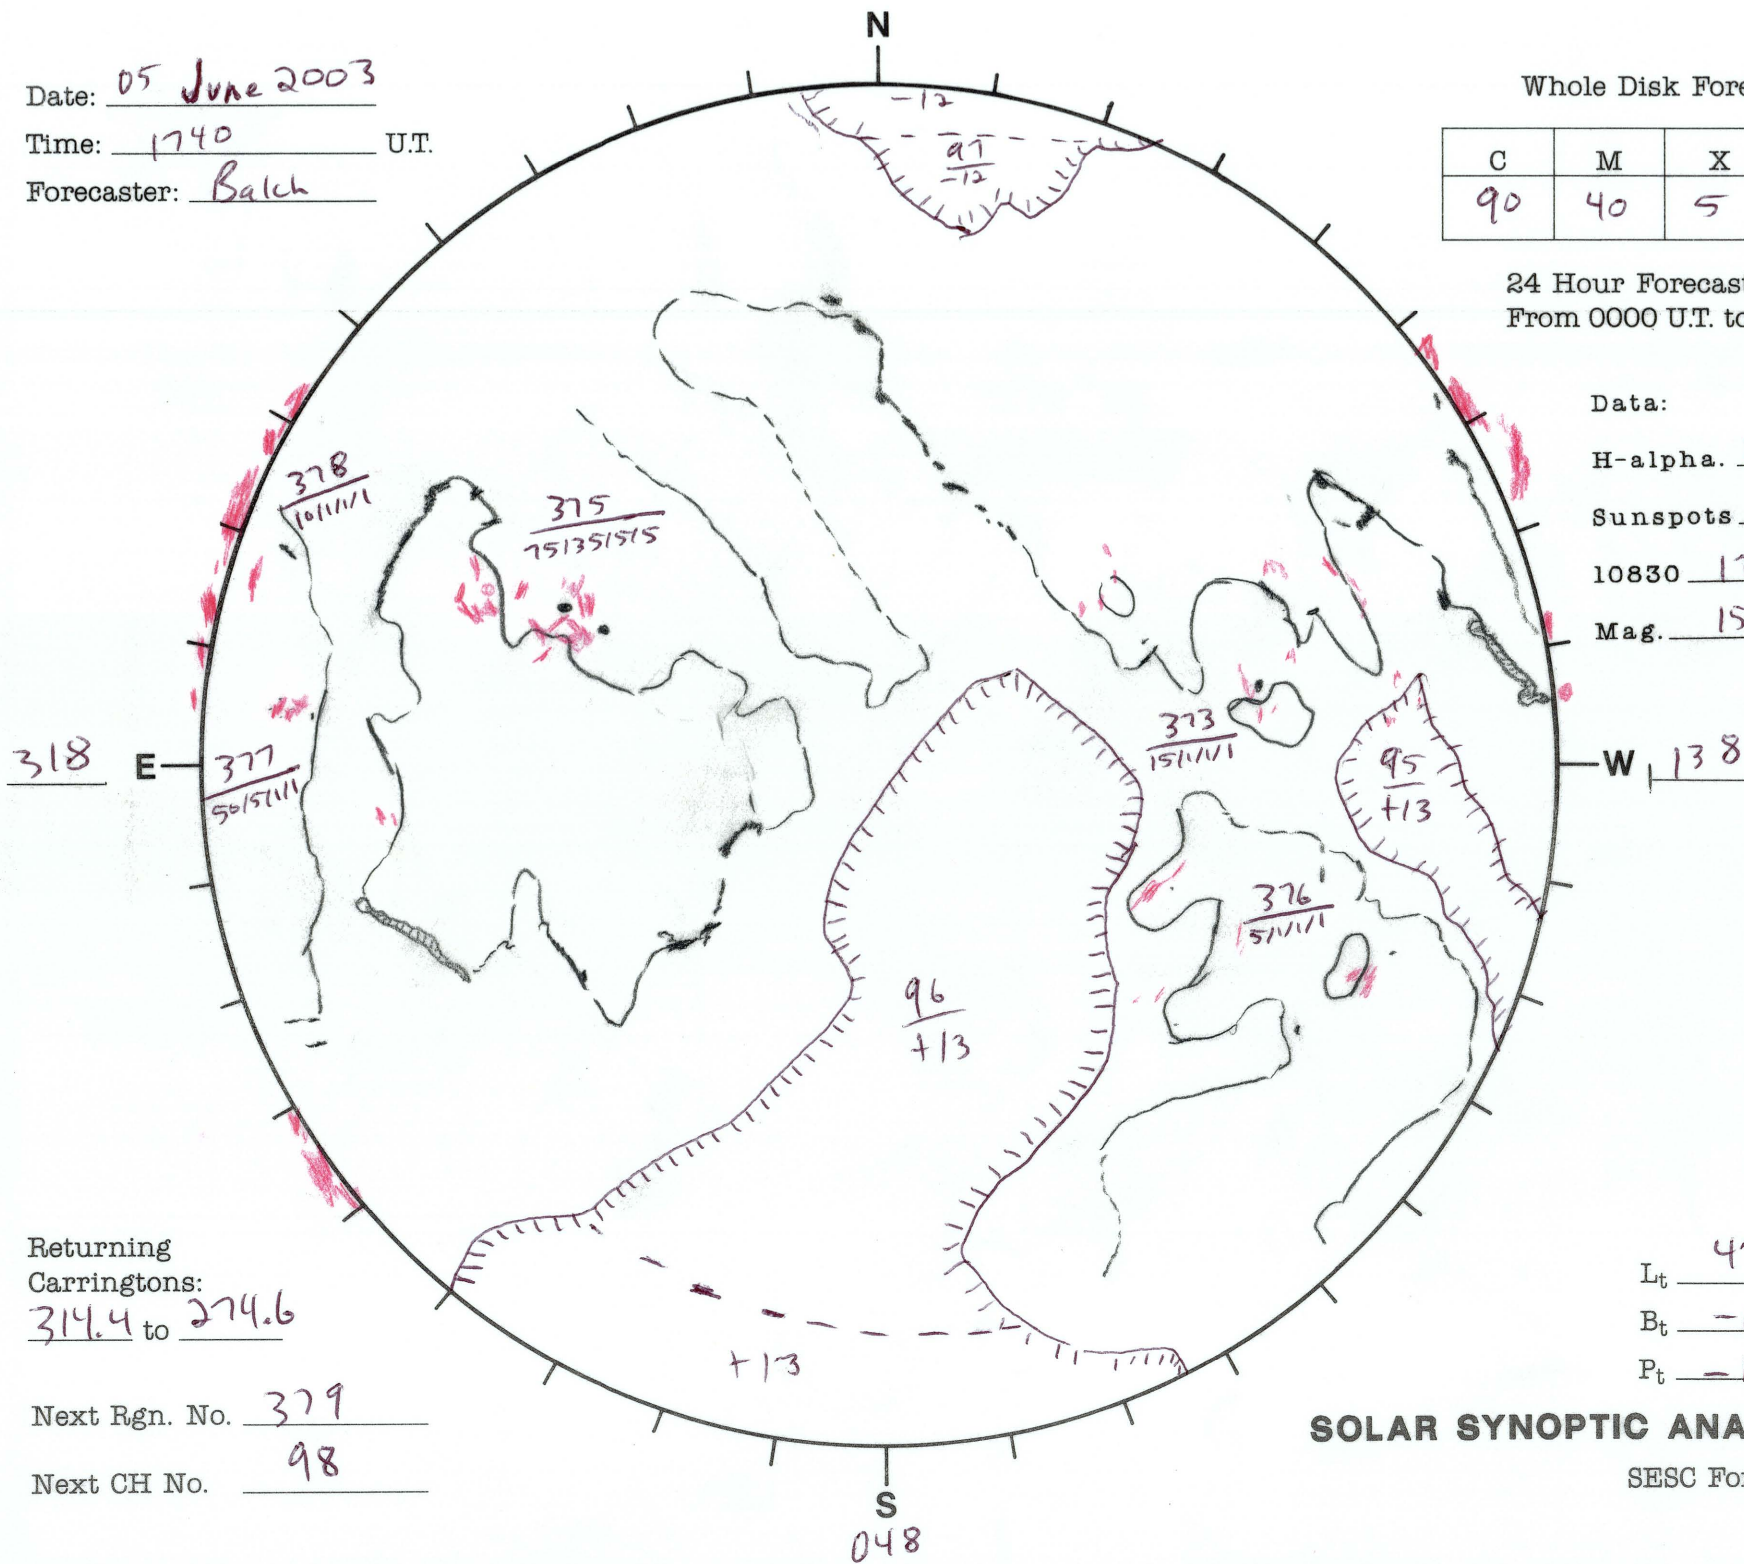

Date: 05 June 2003
 Time: 1740 U.T.
 Forecaster: Balch

Whole Disk Forecast

C	M	X	P
90	40	5	5

24 Hour Forecast
 From 0000 U.T. to 0000 U.T.

Data:
 H-alpha. 1740 U.T.
 Sunspots 1424 U.T.
 10830 1714 U.T.
 Mag. 1551 U.T.

Returning Carringtons:
314.4 to 274.6

Next Rgn. No. 379

Next CH No. 98

L_t 47.8
 B_t -0.1
 P_t -13.8

SOLAR SYNOPTIC ANALYSIS

SESC Form W18