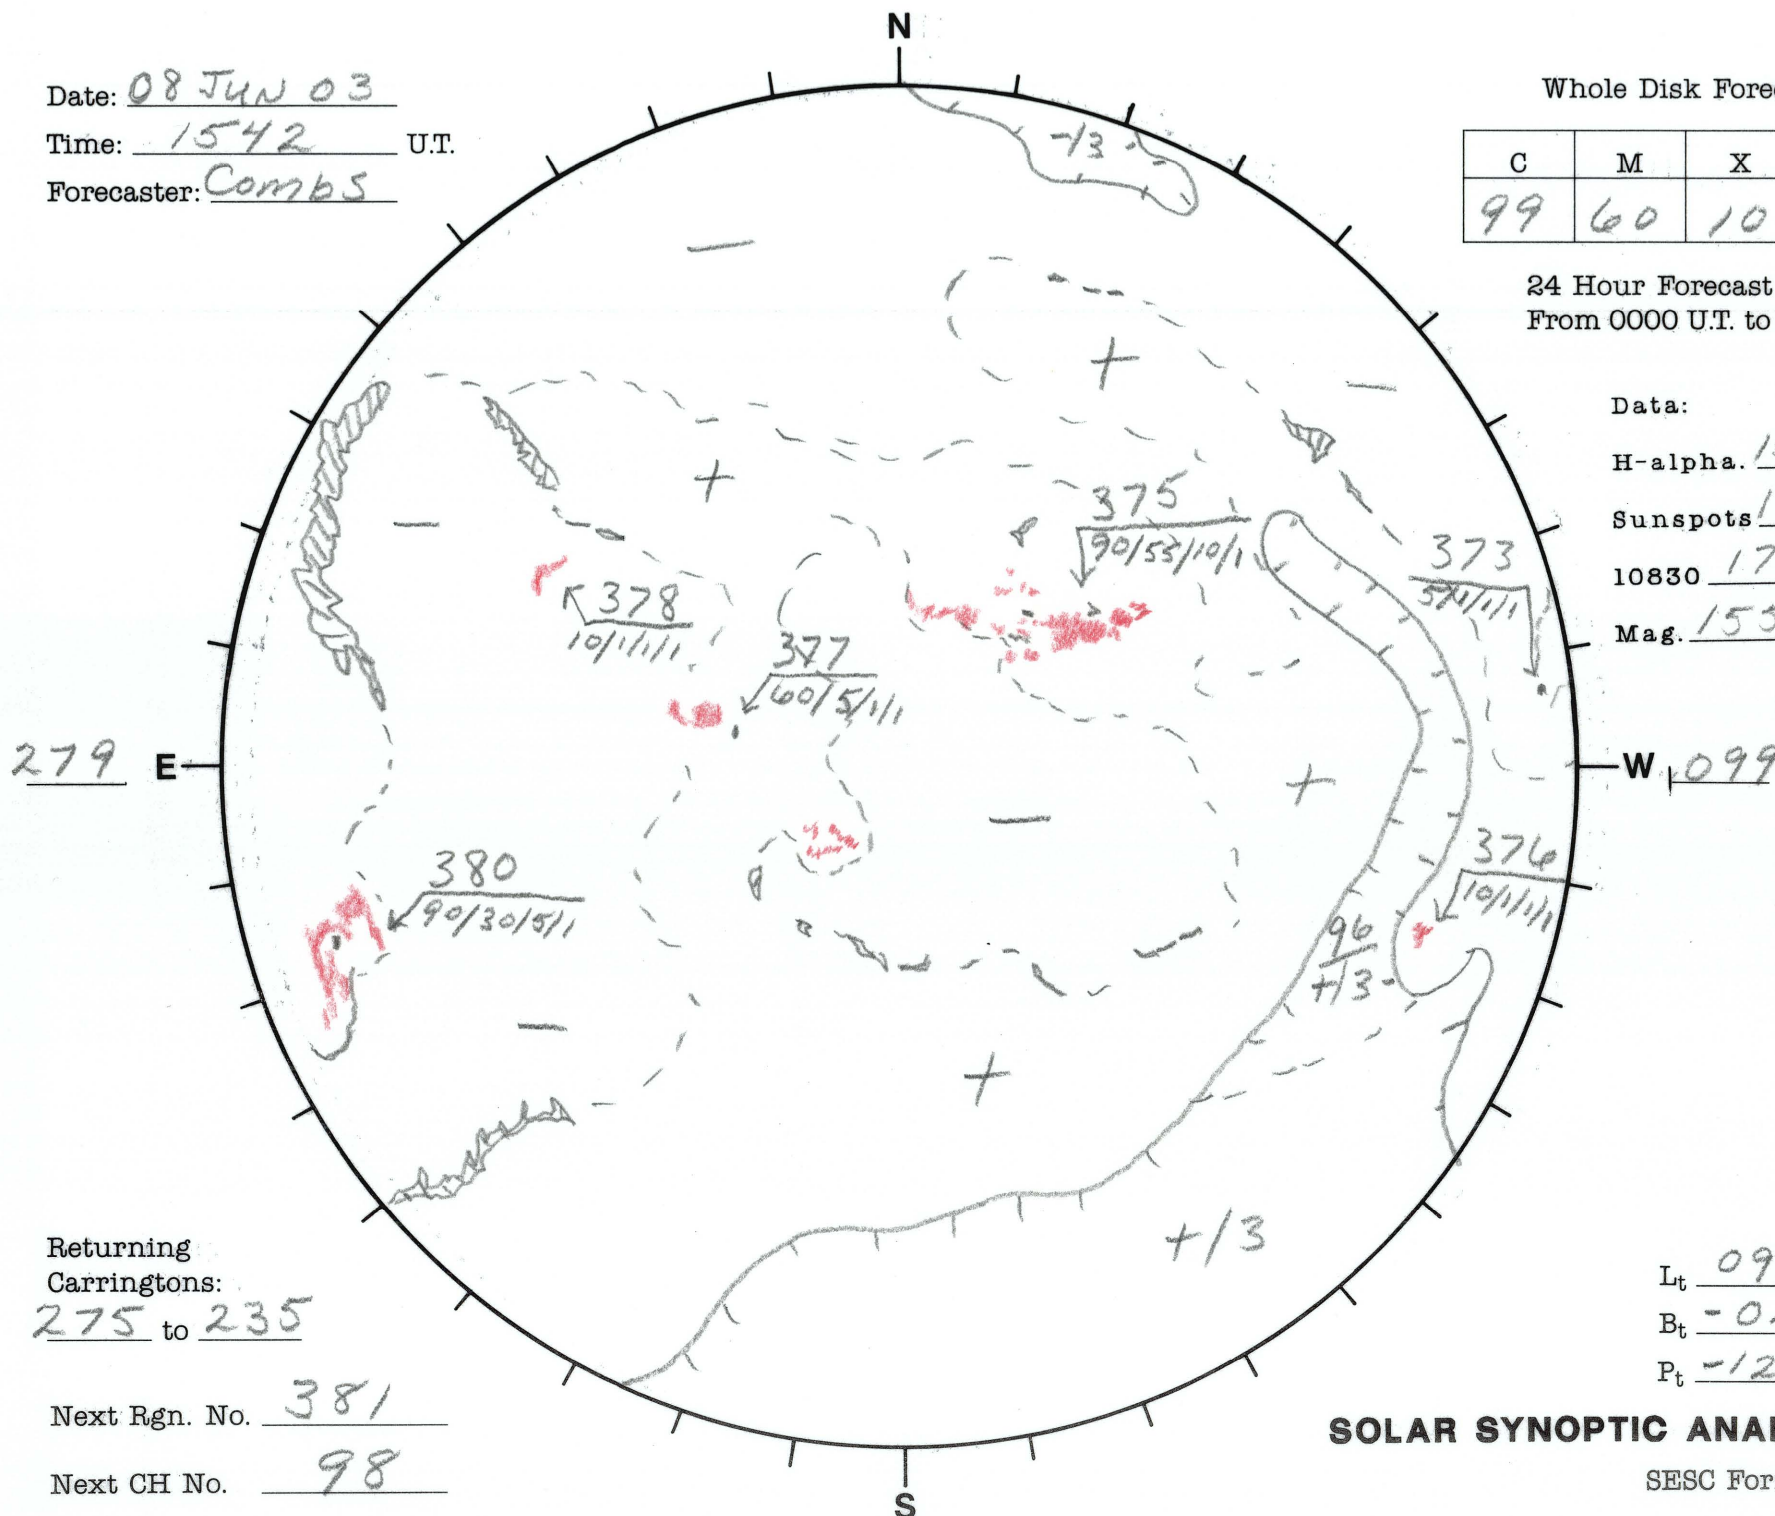

Date: 08 JUN 03
 Time: 1542 U.T.
 Forecaster: Combs

Whole Disk Forecast

C	M	X	P
99	60	10	5

24 Hour Forecast
 From 0000 U.T. to 0000 U.T.

Data:
 H-alpha. 1542 U.T.
 Sunspots 1545 U.T.
 10830 1721 U.T.
 Mag. 1553 U.T.

Returning Carringtons:
275 to 235

Next Rgn. No. 381

Next CH No. 98

L_t 09.2
 B_t -0.2
 P_t -12.6

SOLAR SYNOPTIC ANALYSIS